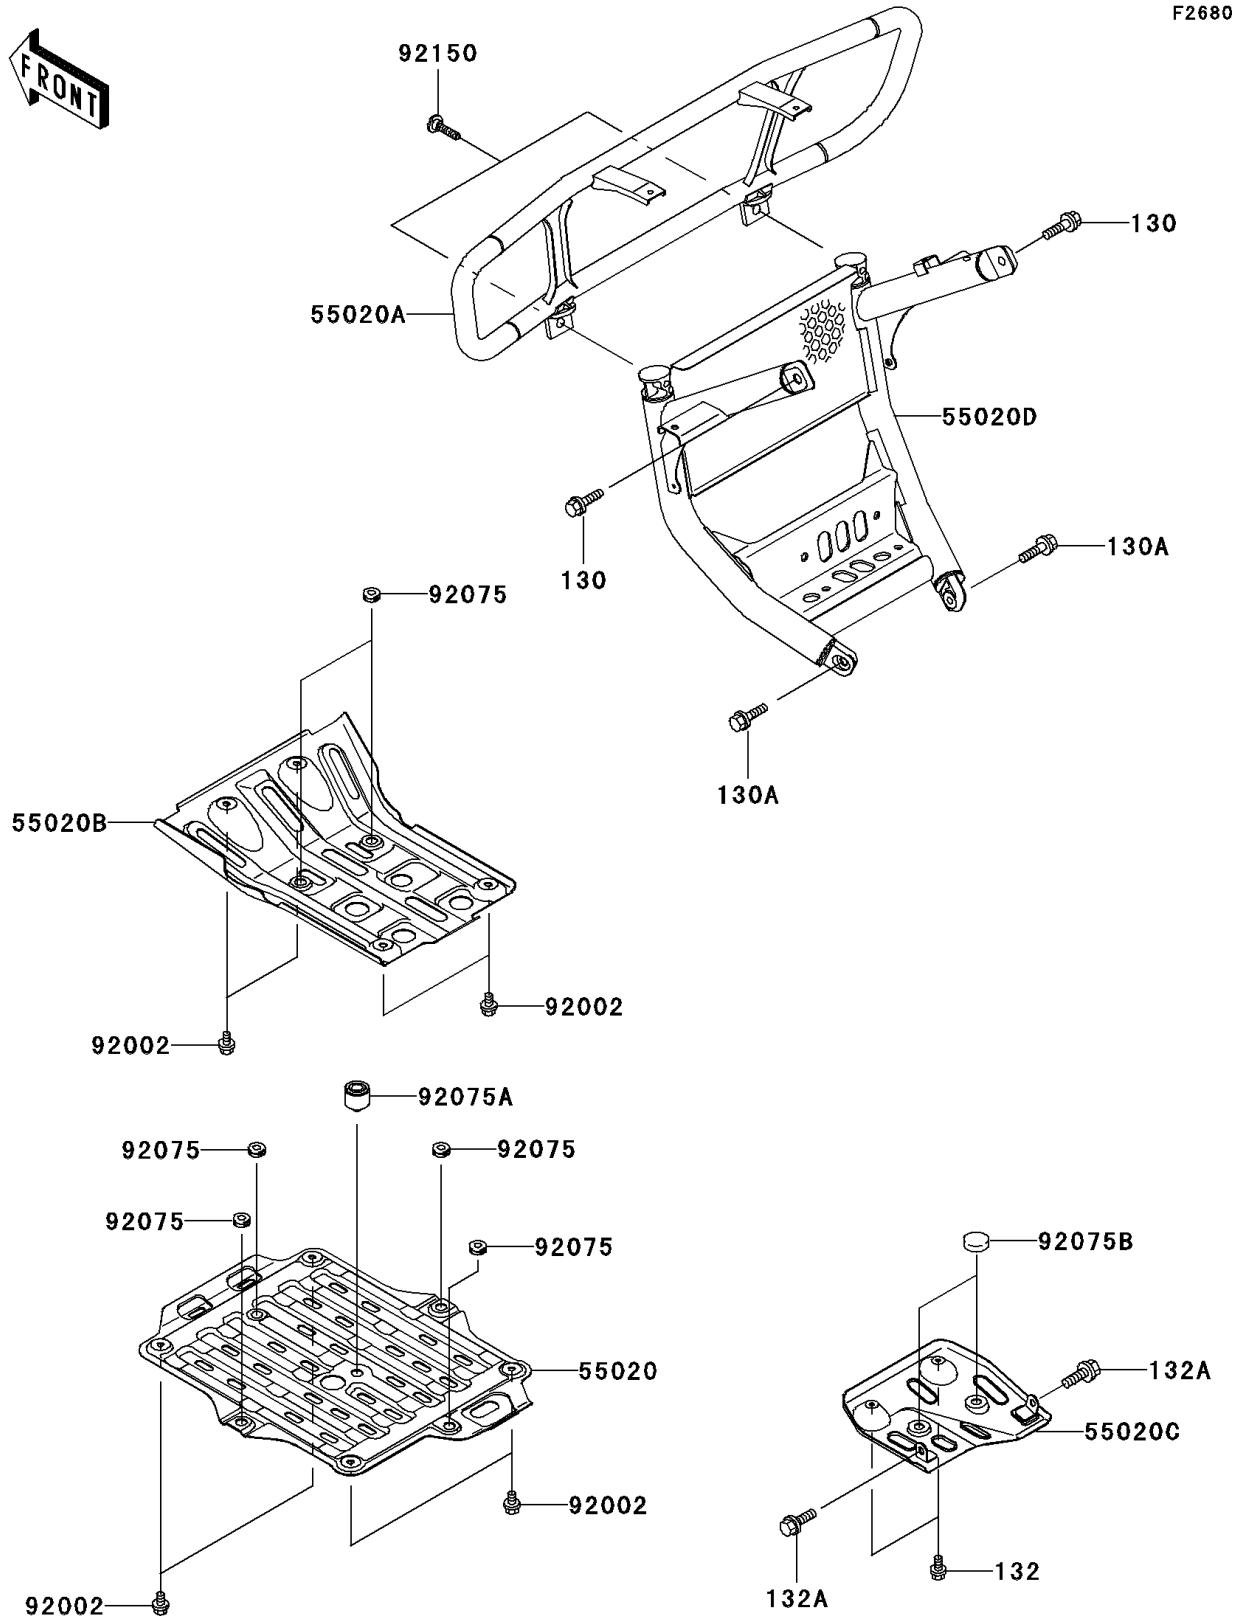

2002 Prairie 650 4X4 Advantage Classic

PARTS DIAGRAM

Guard(s)

2002 Prairie 650 4X4 Advantage Classic

PARTS LIST

Guard(s)

ITEM NAME

PART NUMBER

QUANTITY
