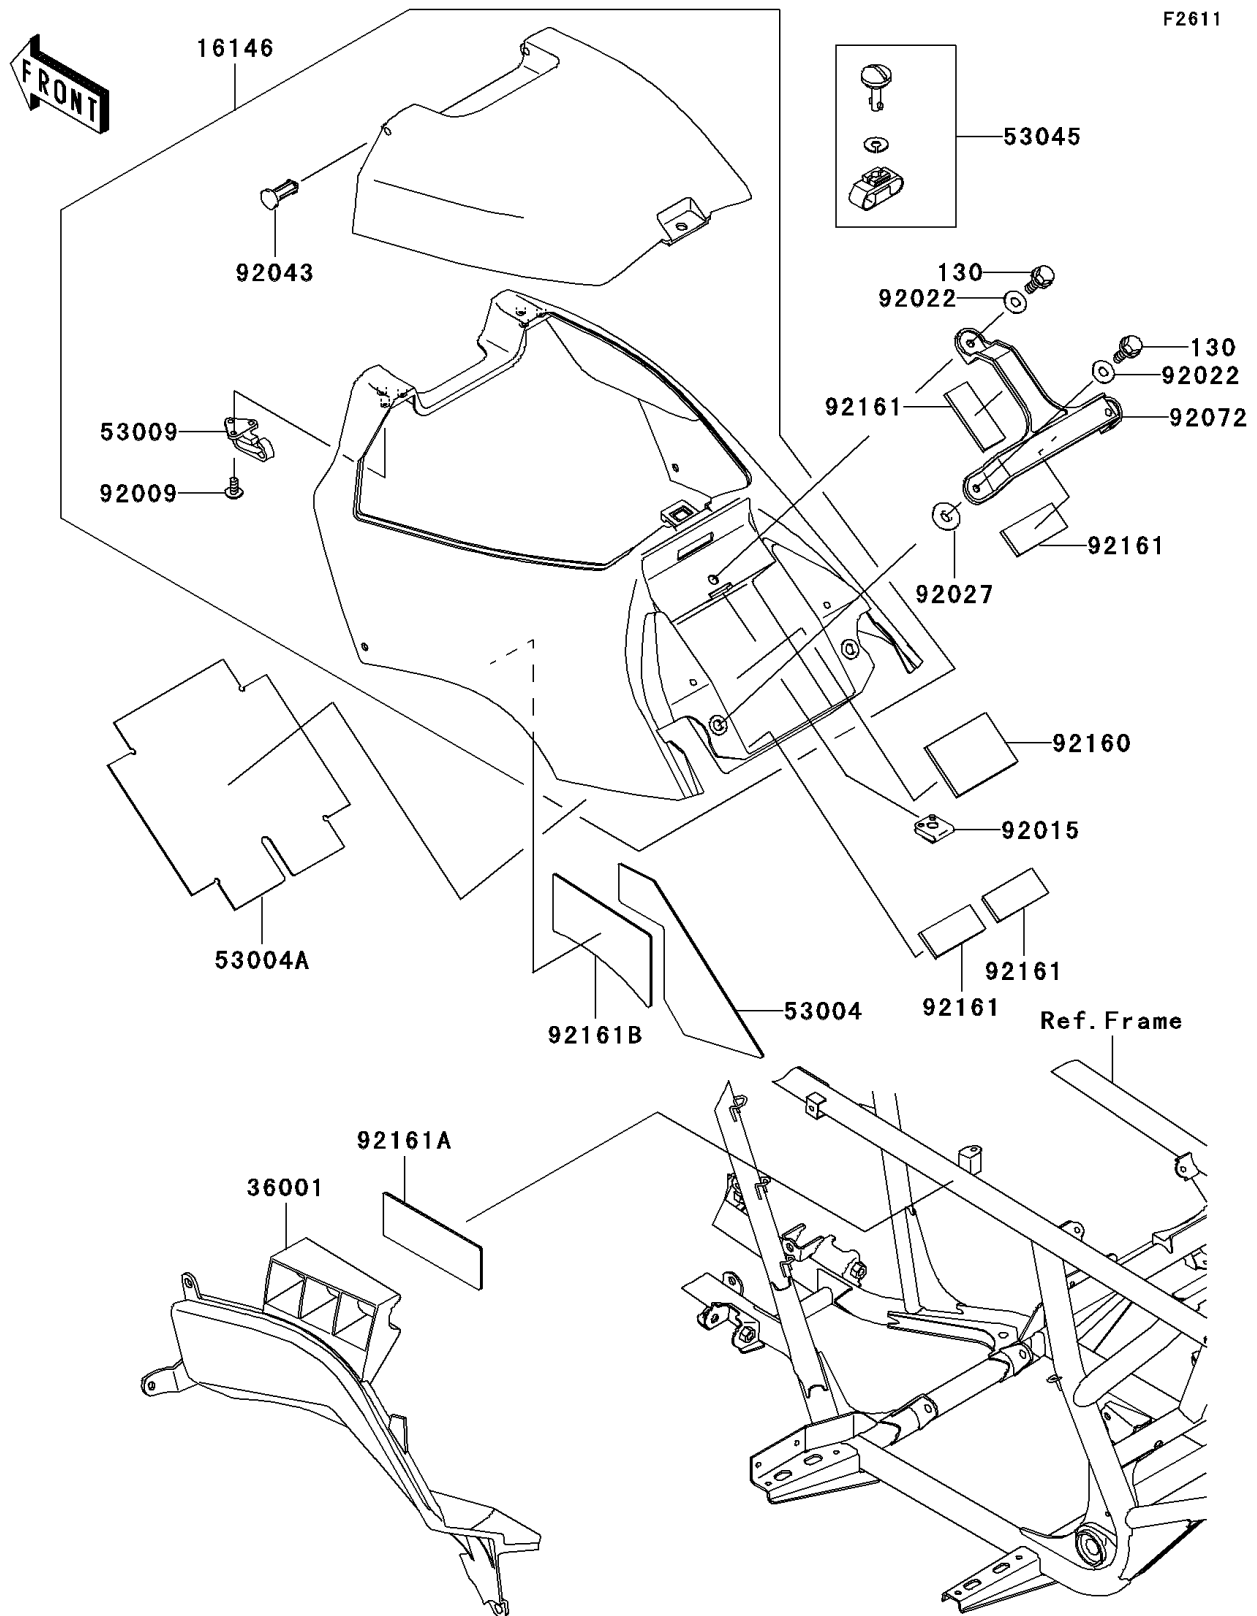

2002 Prairie 650 4X4 Advantage Classic

PARTS DIAGRAM

Side Covers

2002 Prairie 650 4X4 Advantage Classic

PARTS LIST

Side Covers

ITEM NAME	PART NUMBER	QUANTITY
-----------	-------------	----------
