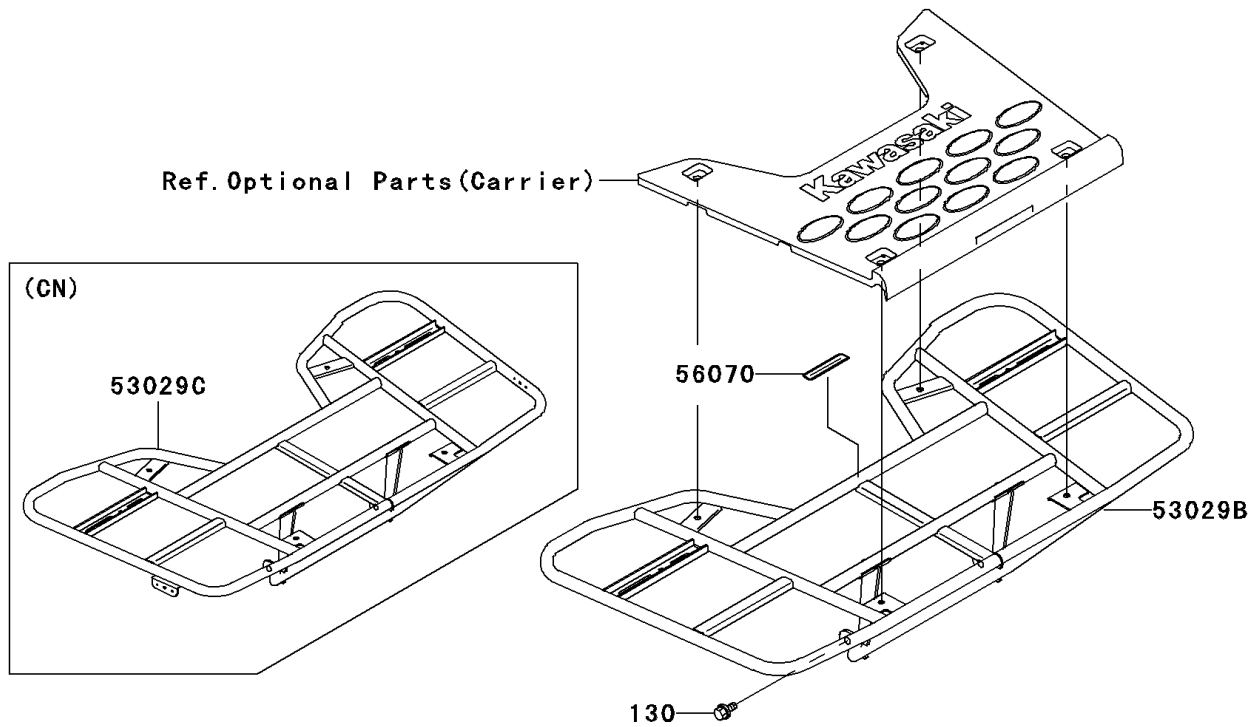

2002 Prairie 650 4X4 Advantage Classic

PARTS DIAGRAM

Carrier(s)

F2520

2002 Prairie 650 4X4 Advantage Classic

PARTS LIST

Carrier(s)

ITEM NAME

PART NUMBER

QUANTITY
