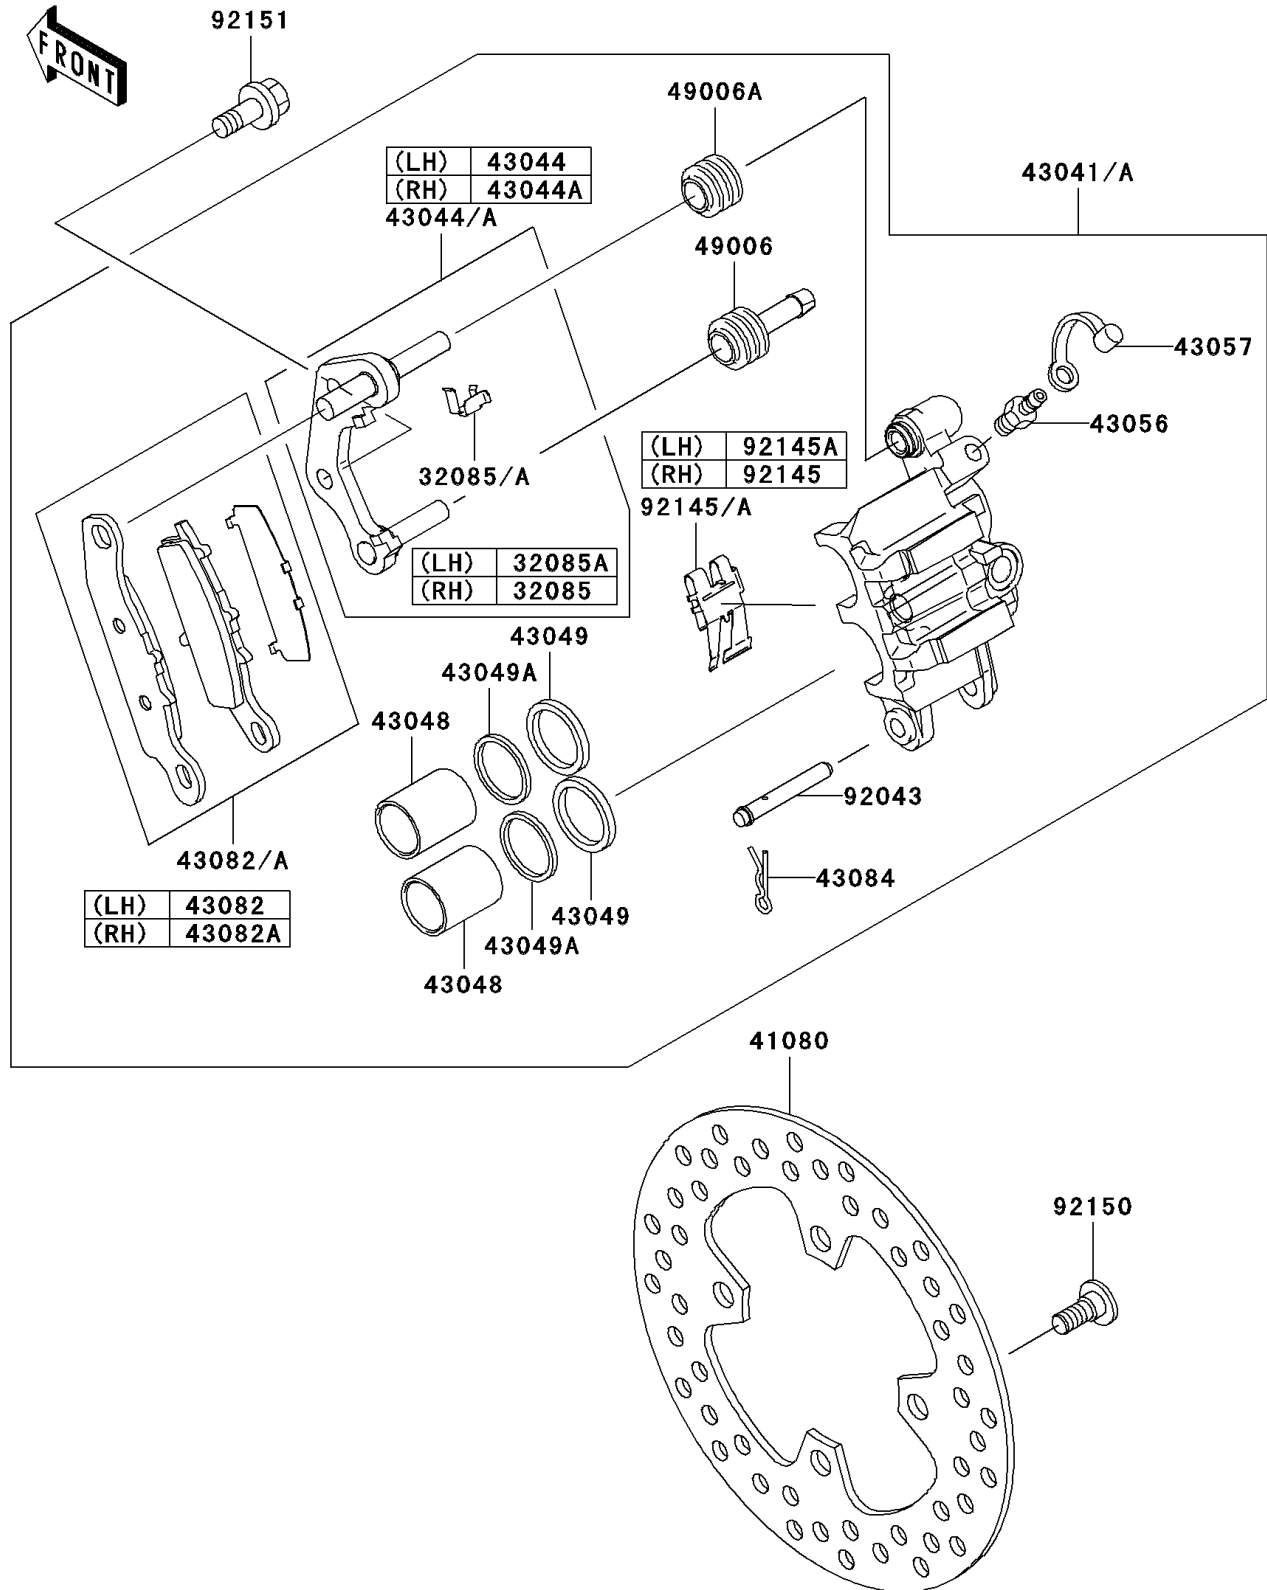

2002 Prairie 650 4X4 Advantage Classic

PARTS DIAGRAM

Front Brake

F2292

2002 Prairie 650 4X4 Advantage Classic

PARTS LIST

Front Brake

ITEM NAME	PART NUMBER	QUANTITY
-----------	-------------	----------
