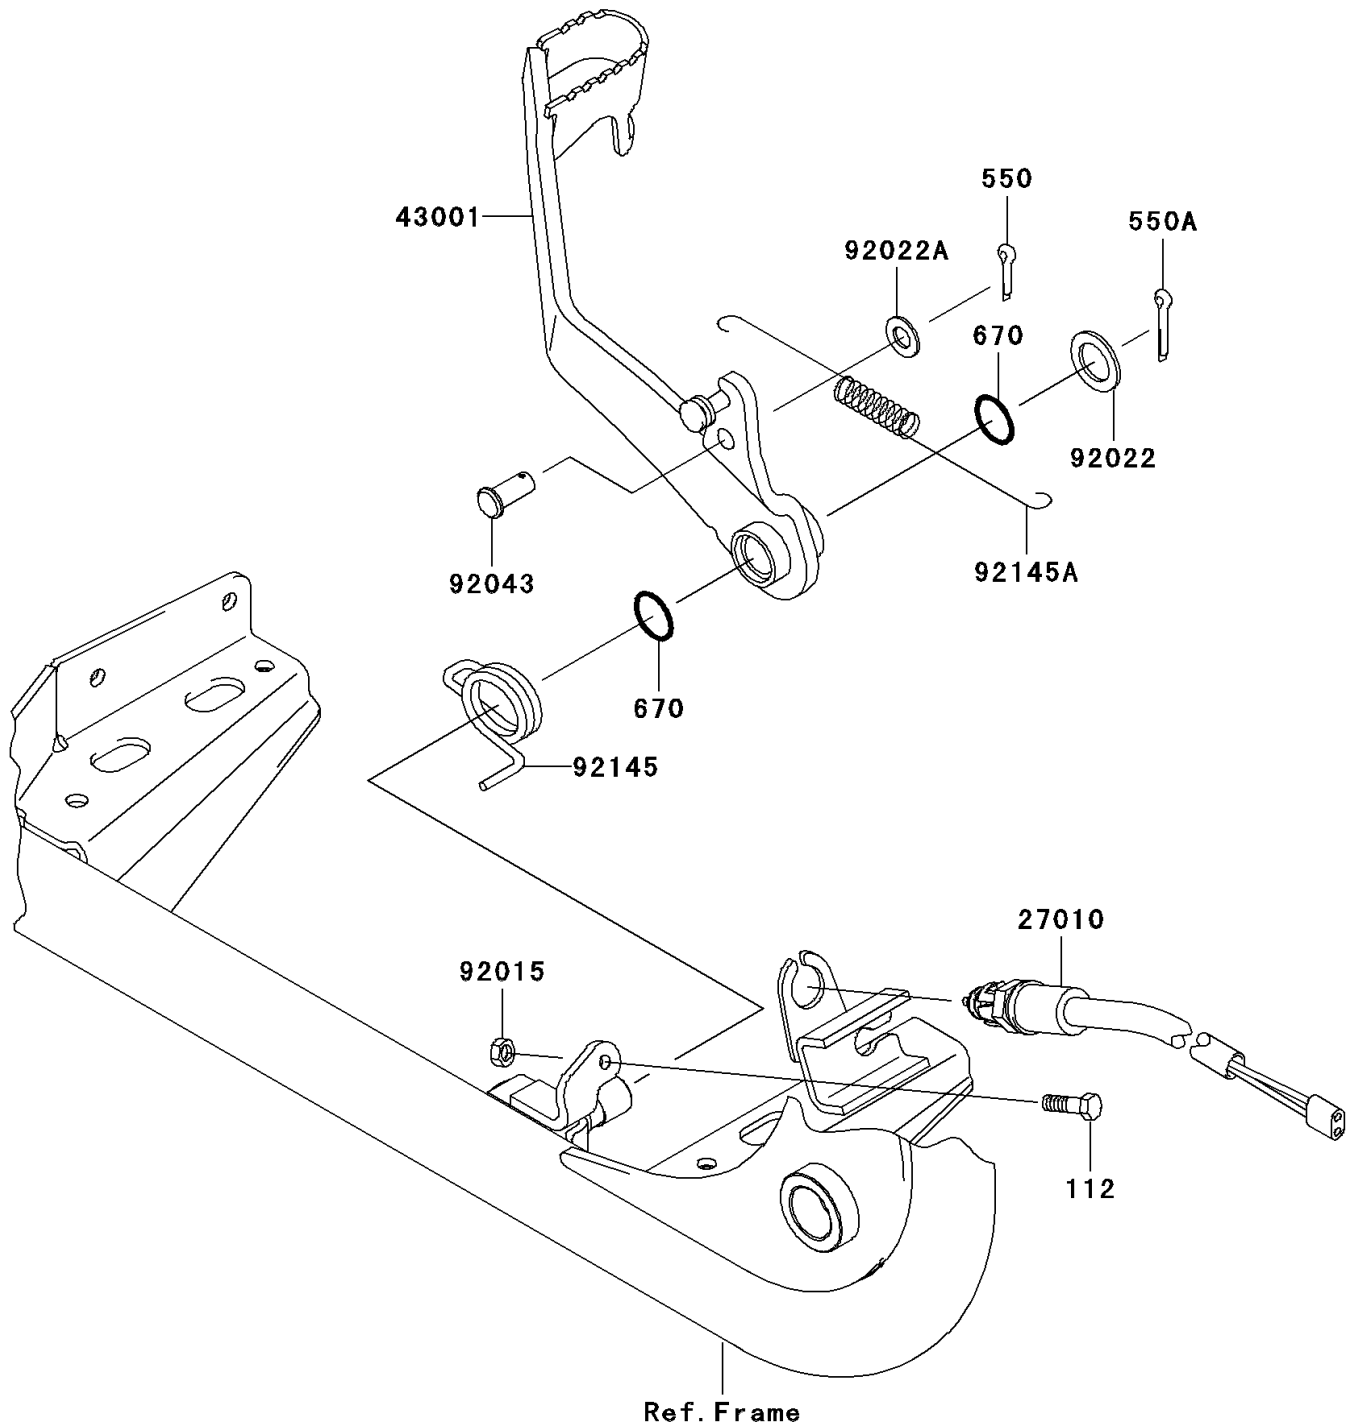

2002 Prairie 650 4X4 Advantage Classic

PARTS DIAGRAM

Brake Pedal

F2260

2002 Prairie 650 4X4 Advantage Classic

PARTS LIST

Brake Pedal

ITEM NAME	PART NUMBER	QUANTITY
-----------	-------------	----------
