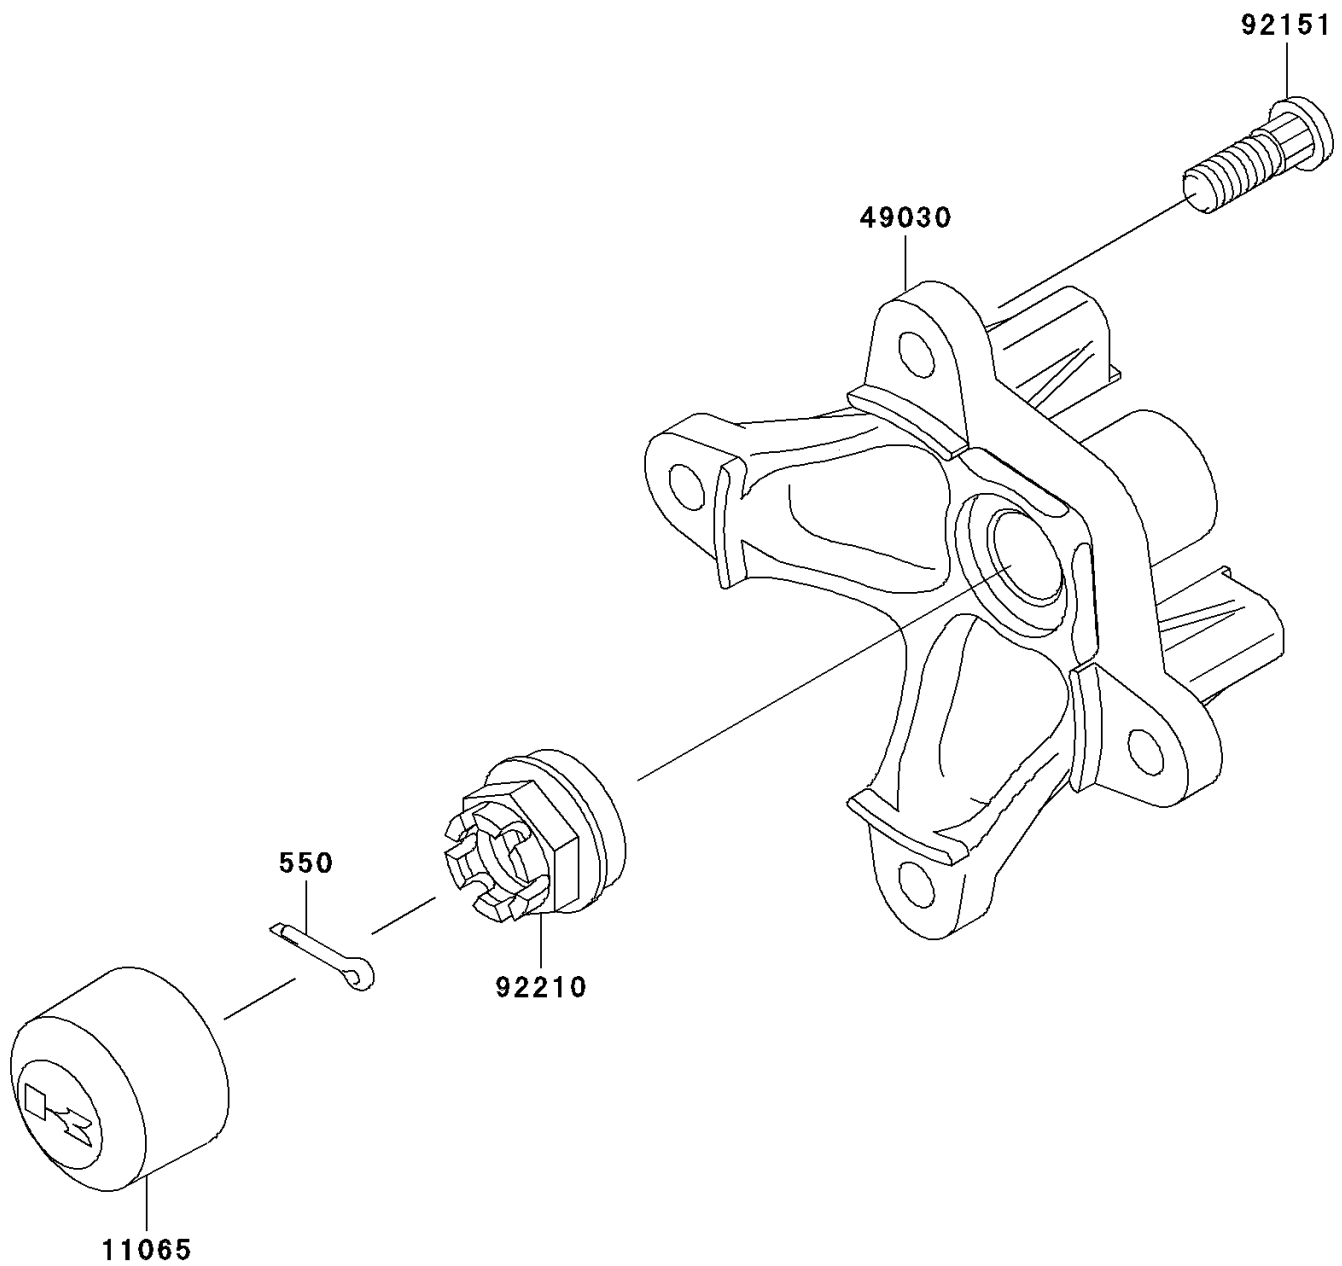

2002 Prairie 650 4X4 Advantage Classic

Kawasaki
Let the Good Times Roll®

PARTS DIAGRAM

Front Hub

F2230

2002 Prairie 650 4X4 Advantage Classic

PARTS LIST

Front Hub

ITEM NAME	PART NUMBER	QUANTITY
-----------	-------------	----------
