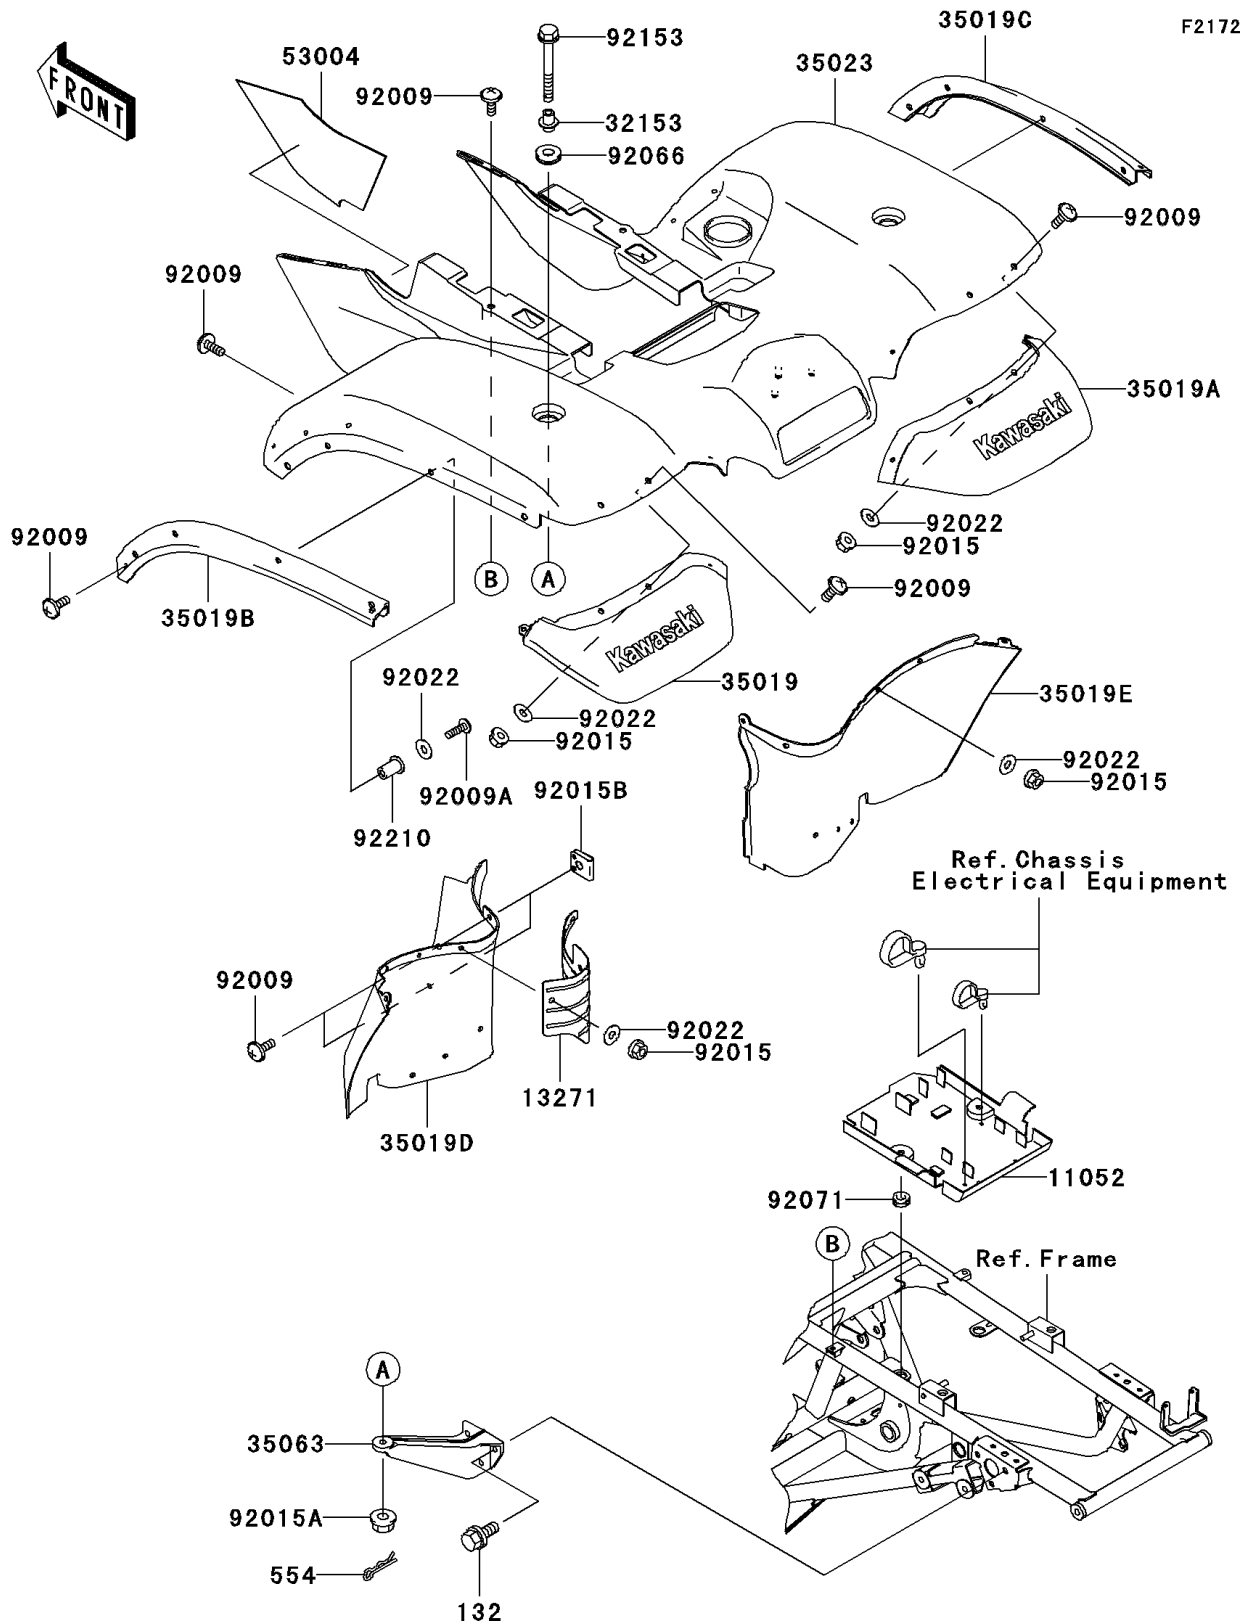

2002 Prairie 650 4X4 Advantage Classic

PARTS DIAGRAM

Rear Fender(s)

2002 Prairie 650 4X4 Advantage Classic

PARTS LIST

Rear Fender(s)

ITEM NAME	PART NUMBER	QUANTITY
-----------	-------------	----------
