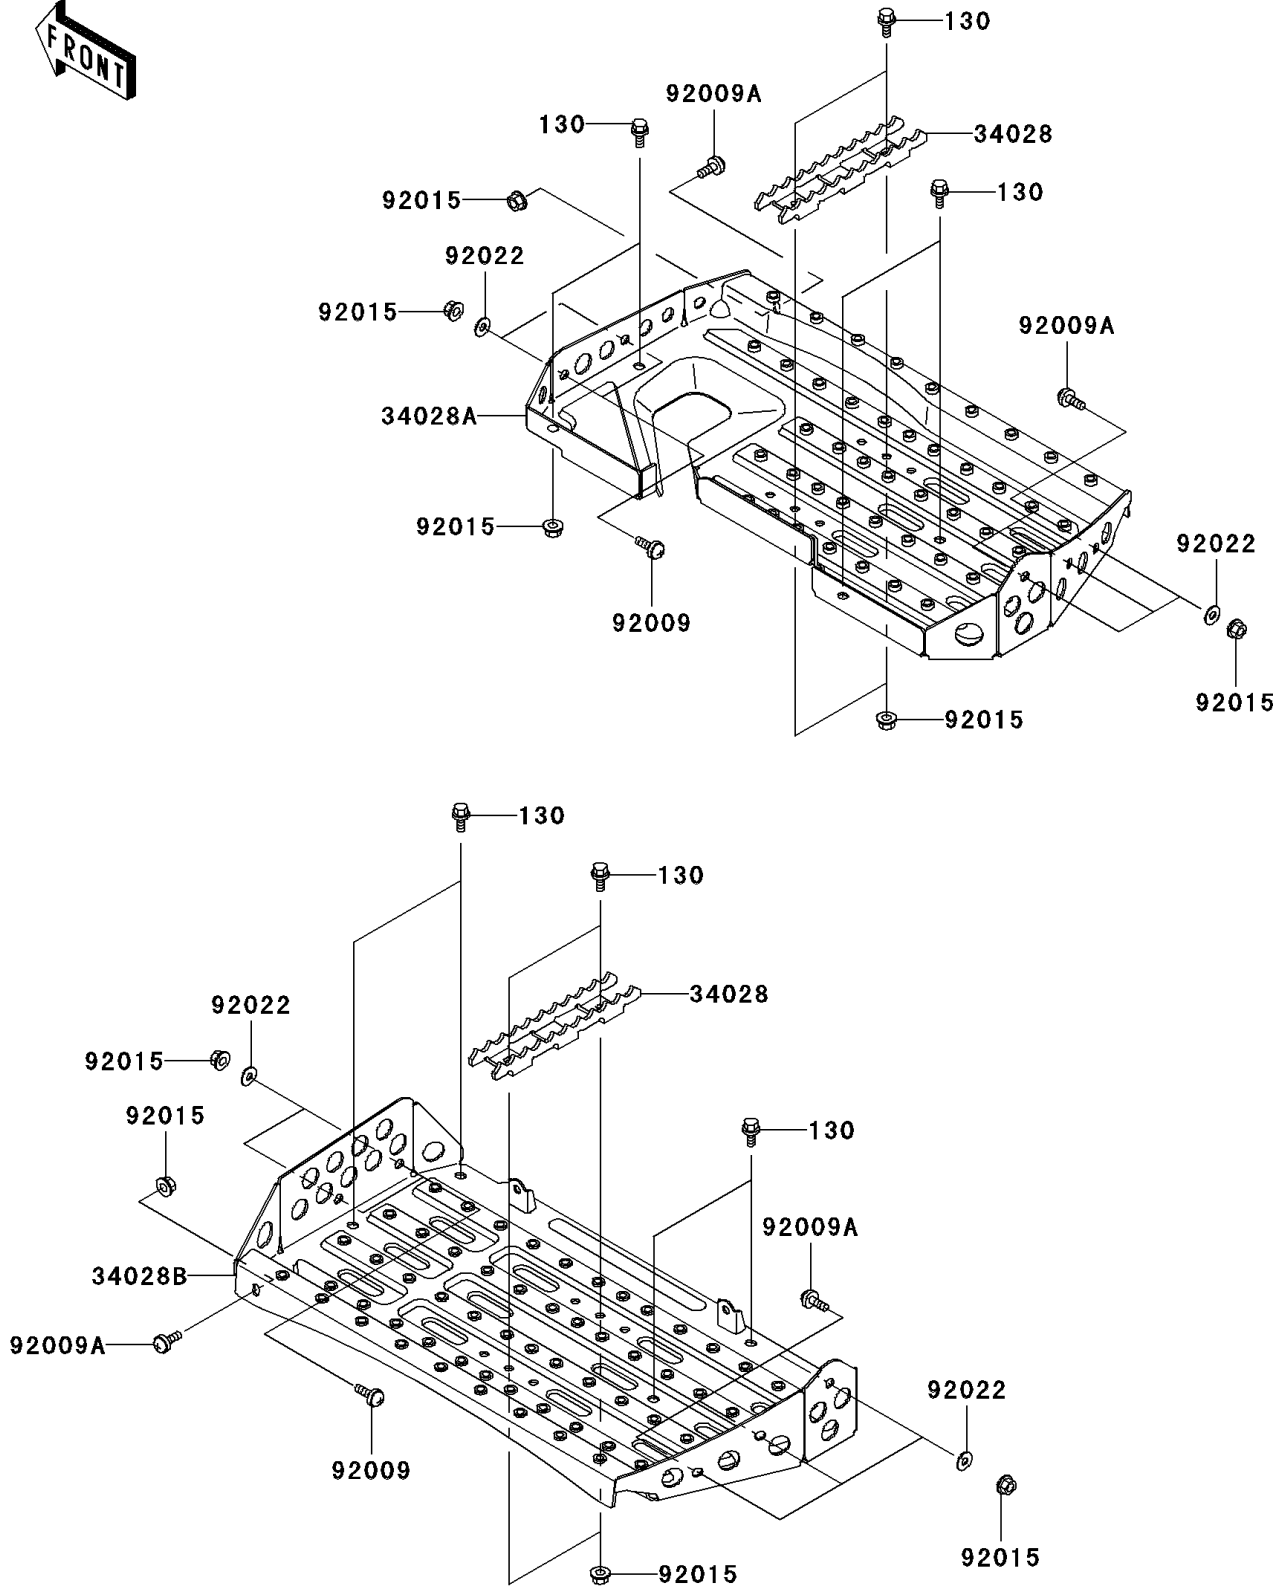

2002 Prairie 650 4X4 Advantage Classic

PARTS DIAGRAM

Footrests

F2160

2002 Prairie 650 4X4 Advantage Classic

PARTS LIST

Footrests

ITEM NAME	PART NUMBER	QUANTITY
-----------	-------------	----------
