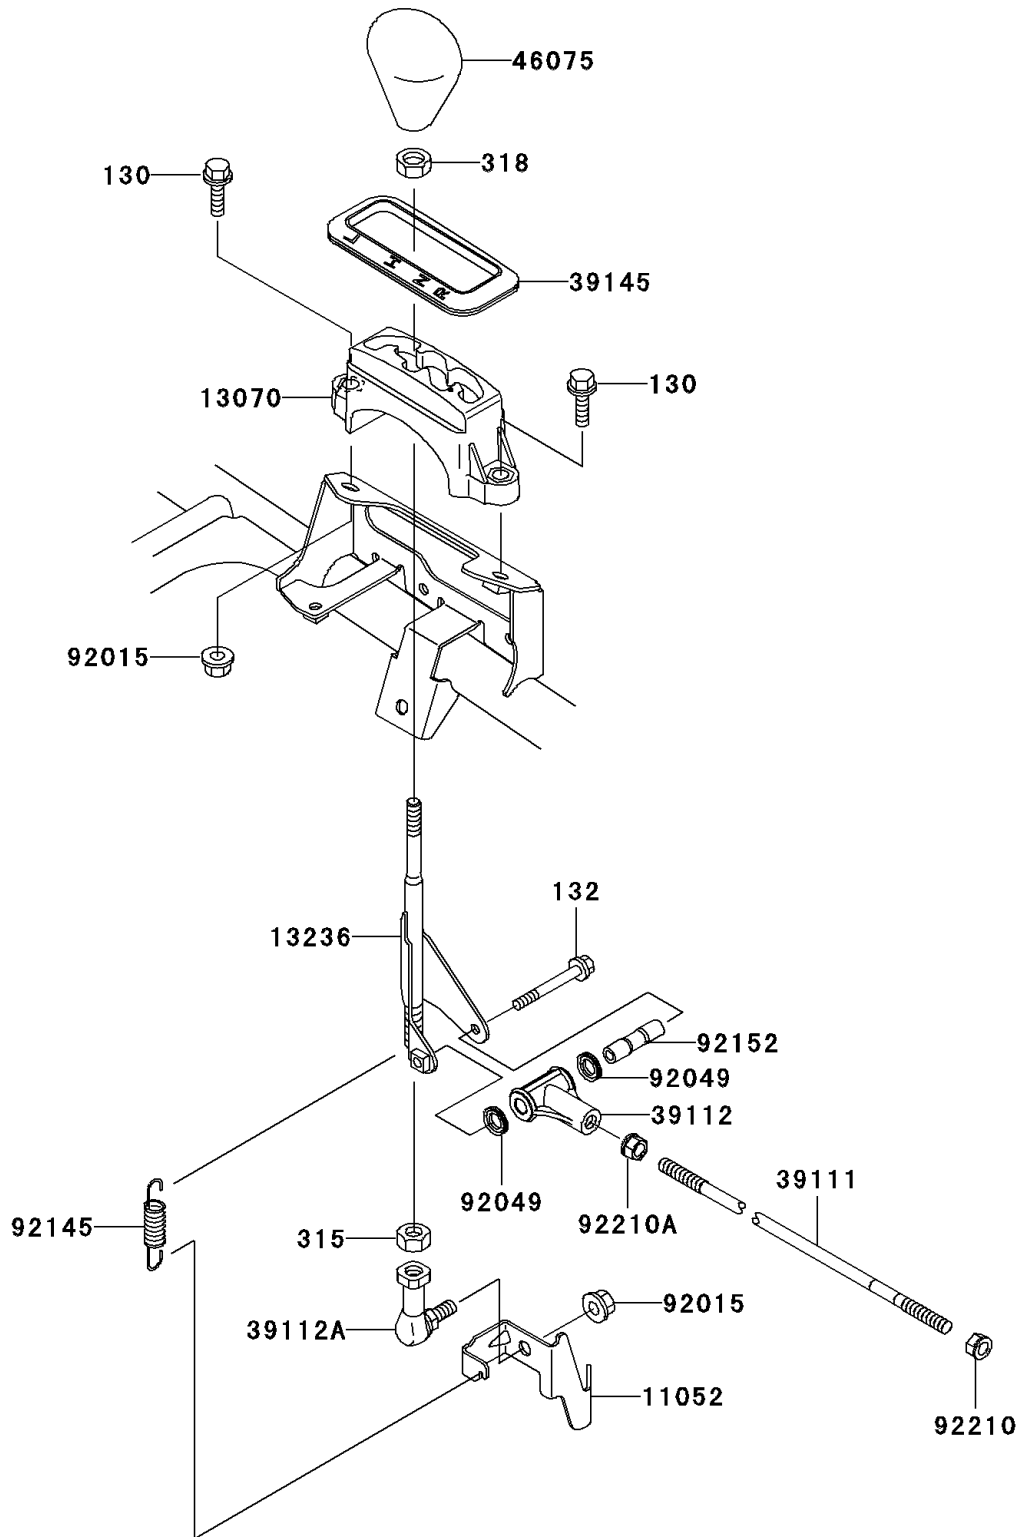

2002 Prairie 650 4X4 Advantage Classic

PARTS DIAGRAM

Control

E7110

2002 Prairie 650 4X4 Advantage Classic

PARTS LIST

Control

ITEM NAME	PART NUMBER	QUANTITY
-----------	-------------	----------
