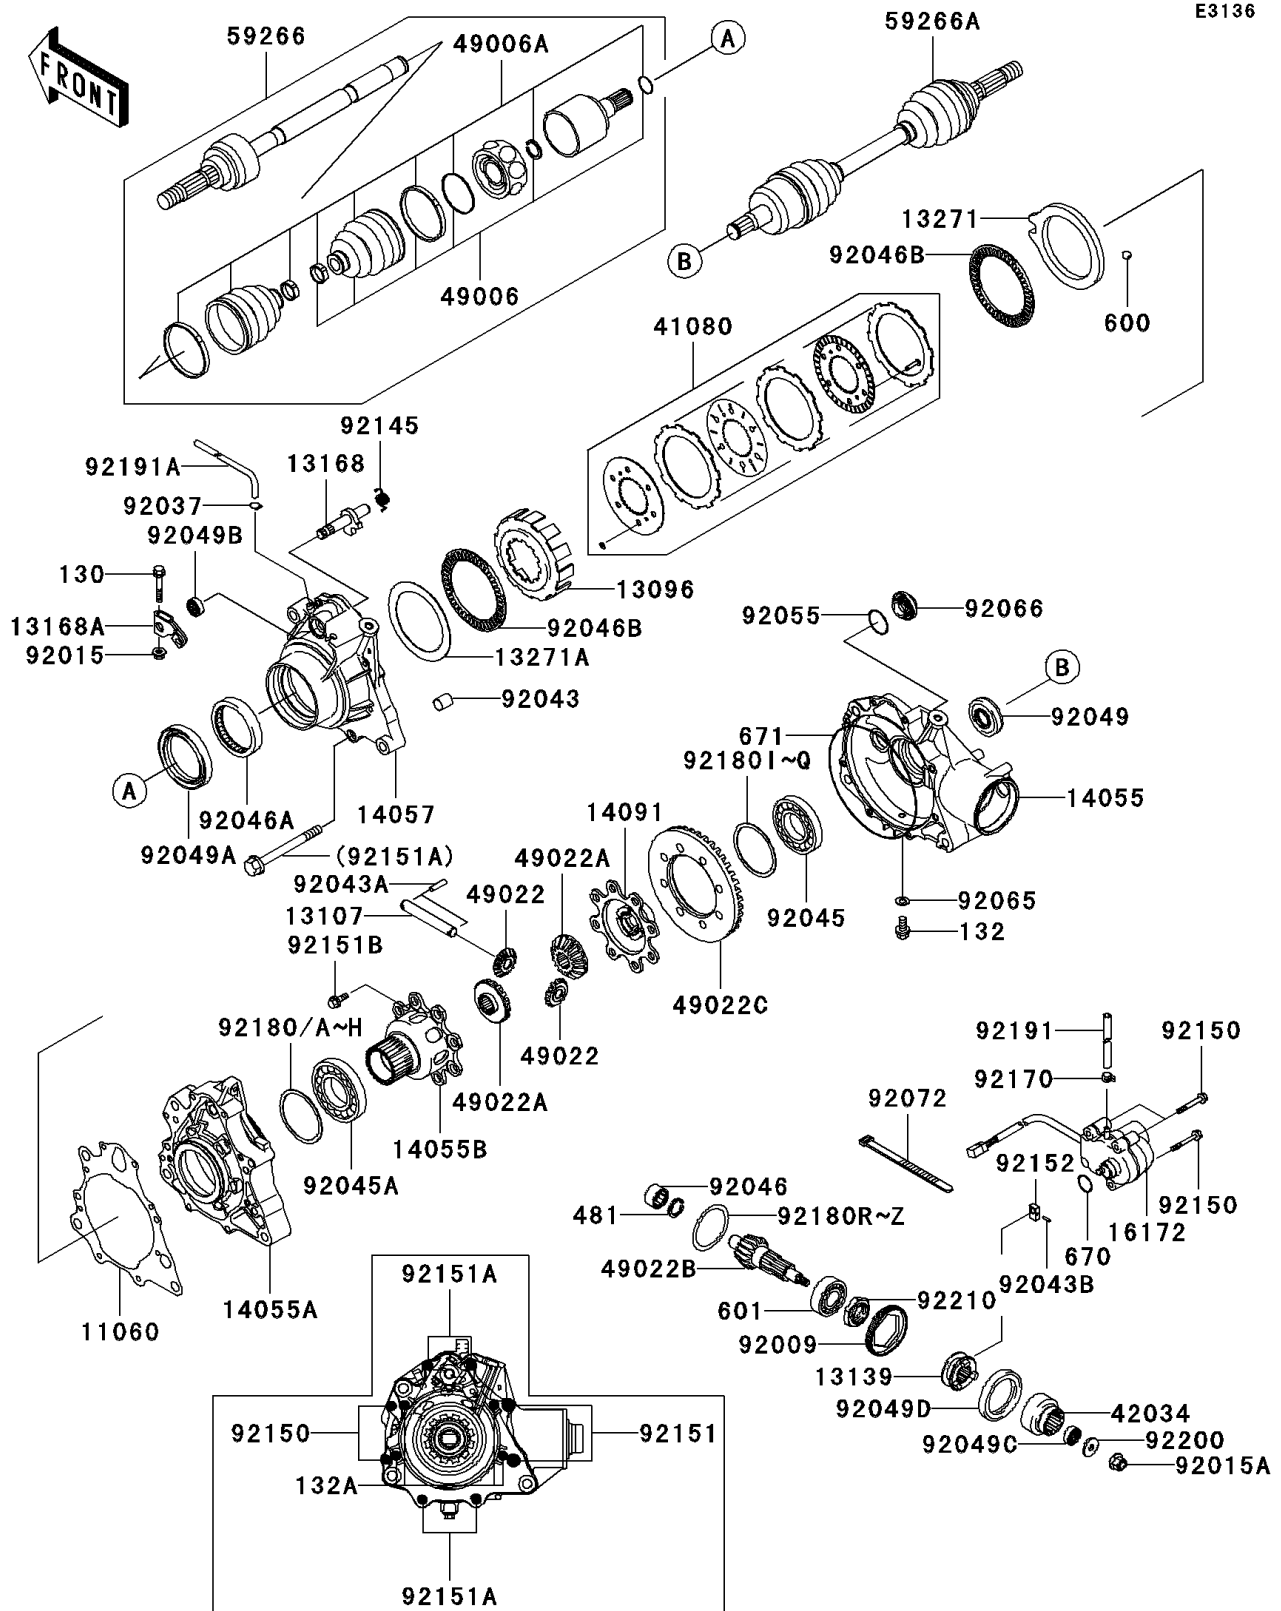

2002 Prairie 650 4X4 Advantage Classic

PARTS DIAGRAM

Drive Shaft-Front

2002 Prairie 650 4X4 Advantage Classic

PARTS LIST

Drive Shaft-Front

ITEM NAME	PART NUMBER	QUANTITY
-----------	-------------	----------
