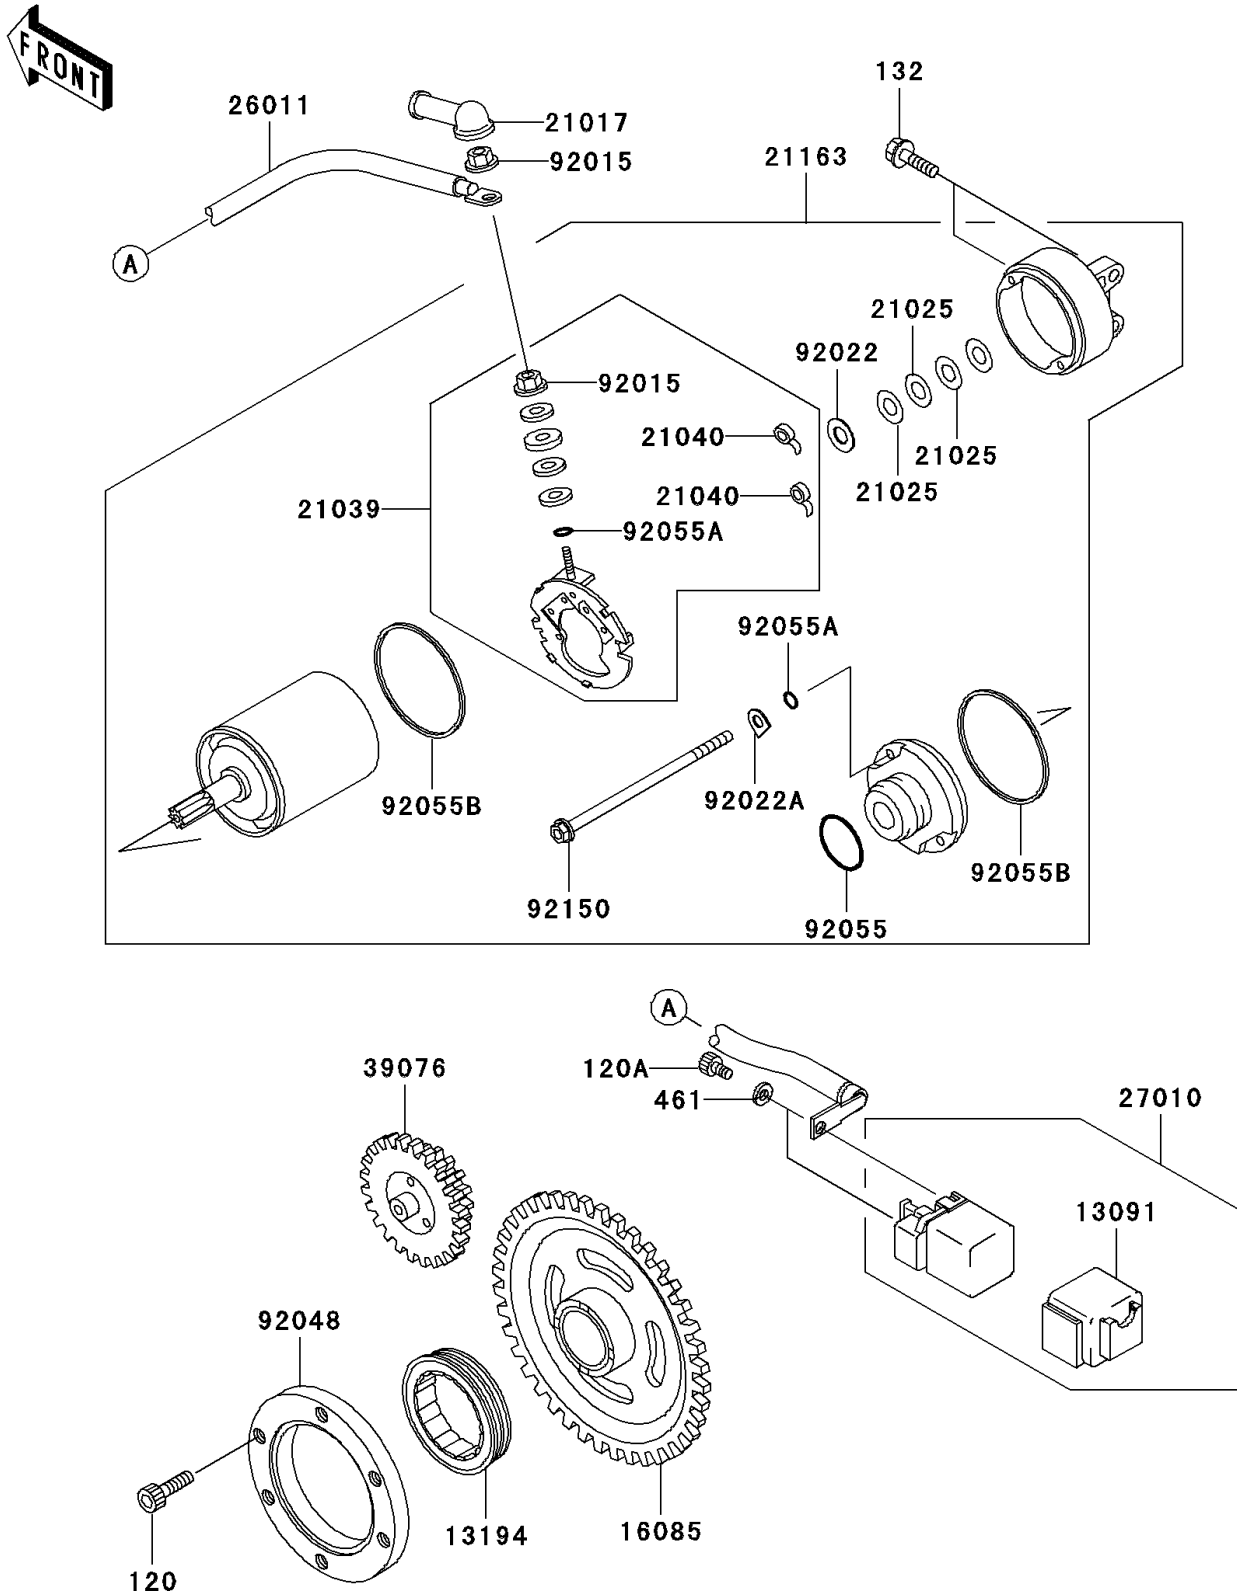

2002 Prairie 650 4X4 Advantage Classic

PARTS DIAGRAM

Starter Motor

E1840

2002 Prairie 650 4X4 Advantage Classic

PARTS LIST

Starter Motor

ITEM NAME	PART NUMBER	QUANTITY
-----------	-------------	----------
