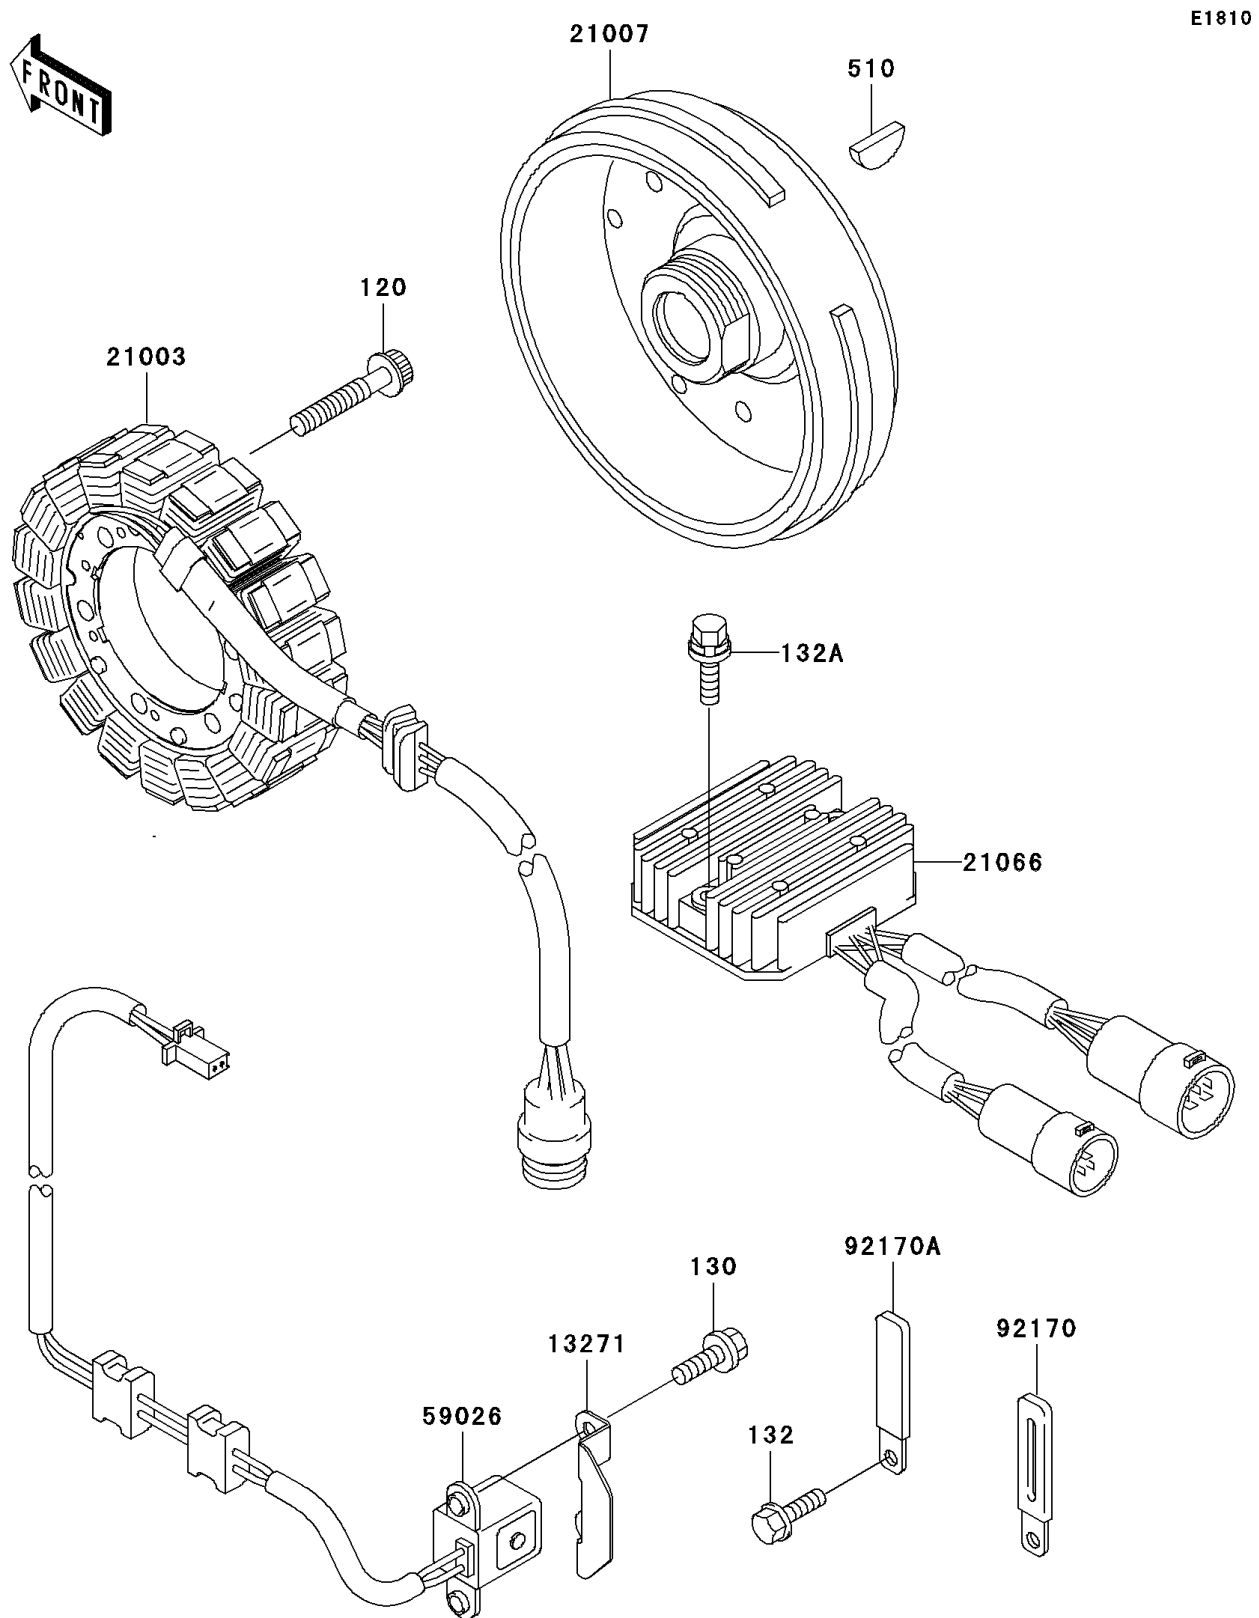

2002 Prairie 650 4X4 Advantage Classic

Kawasaki
Let the Good Times Roll®

PARTS DIAGRAM

Generator

2002 Prairie 650 4X4 Advantage Classic

PARTS LIST

Generator

ITEM NAME	PART NUMBER	QUANTITY
-----------	-------------	----------
