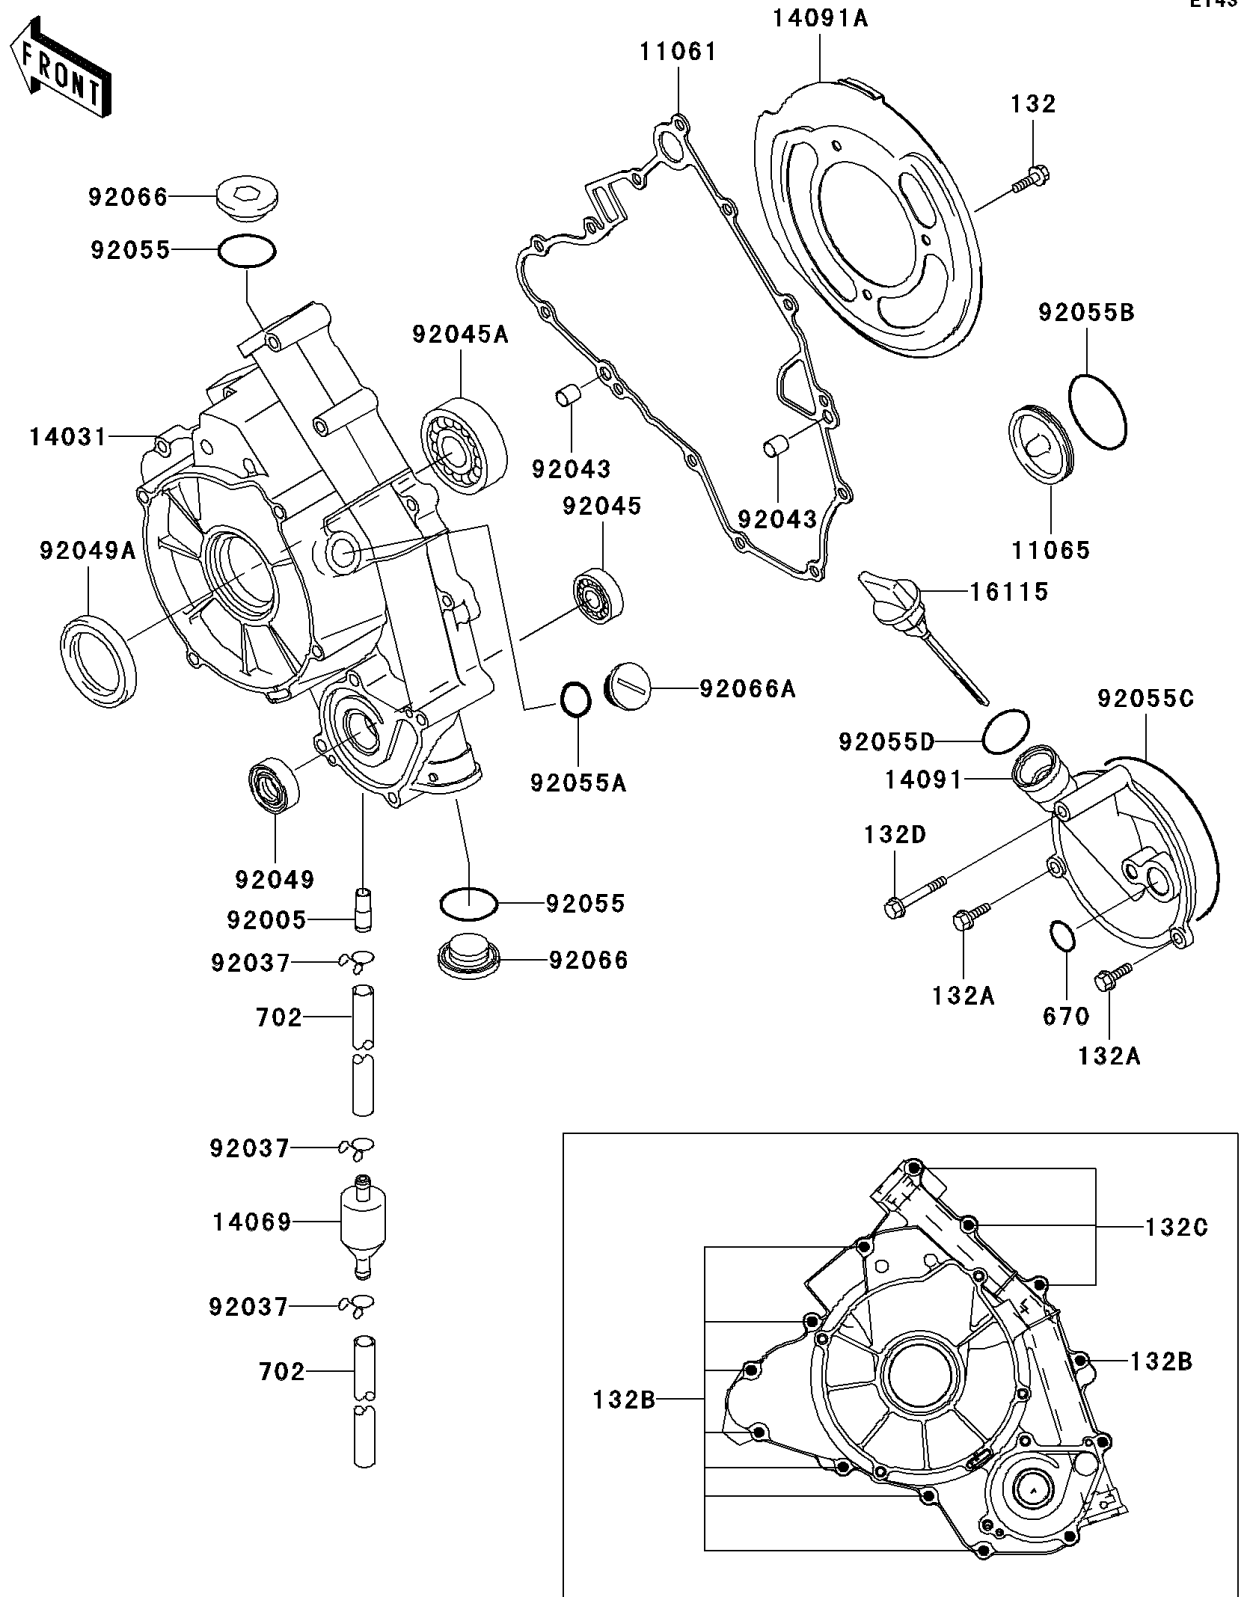

2002 Prairie 650 4X4 Advantage Classic

PARTS DIAGRAM

Engine Cover(s)

E1431

2002 Prairie 650 4X4 Advantage Classic

PARTS LIST

Engine Cover(s)

ITEM NAME	PART NUMBER	QUANTITY
-----------	-------------	----------
