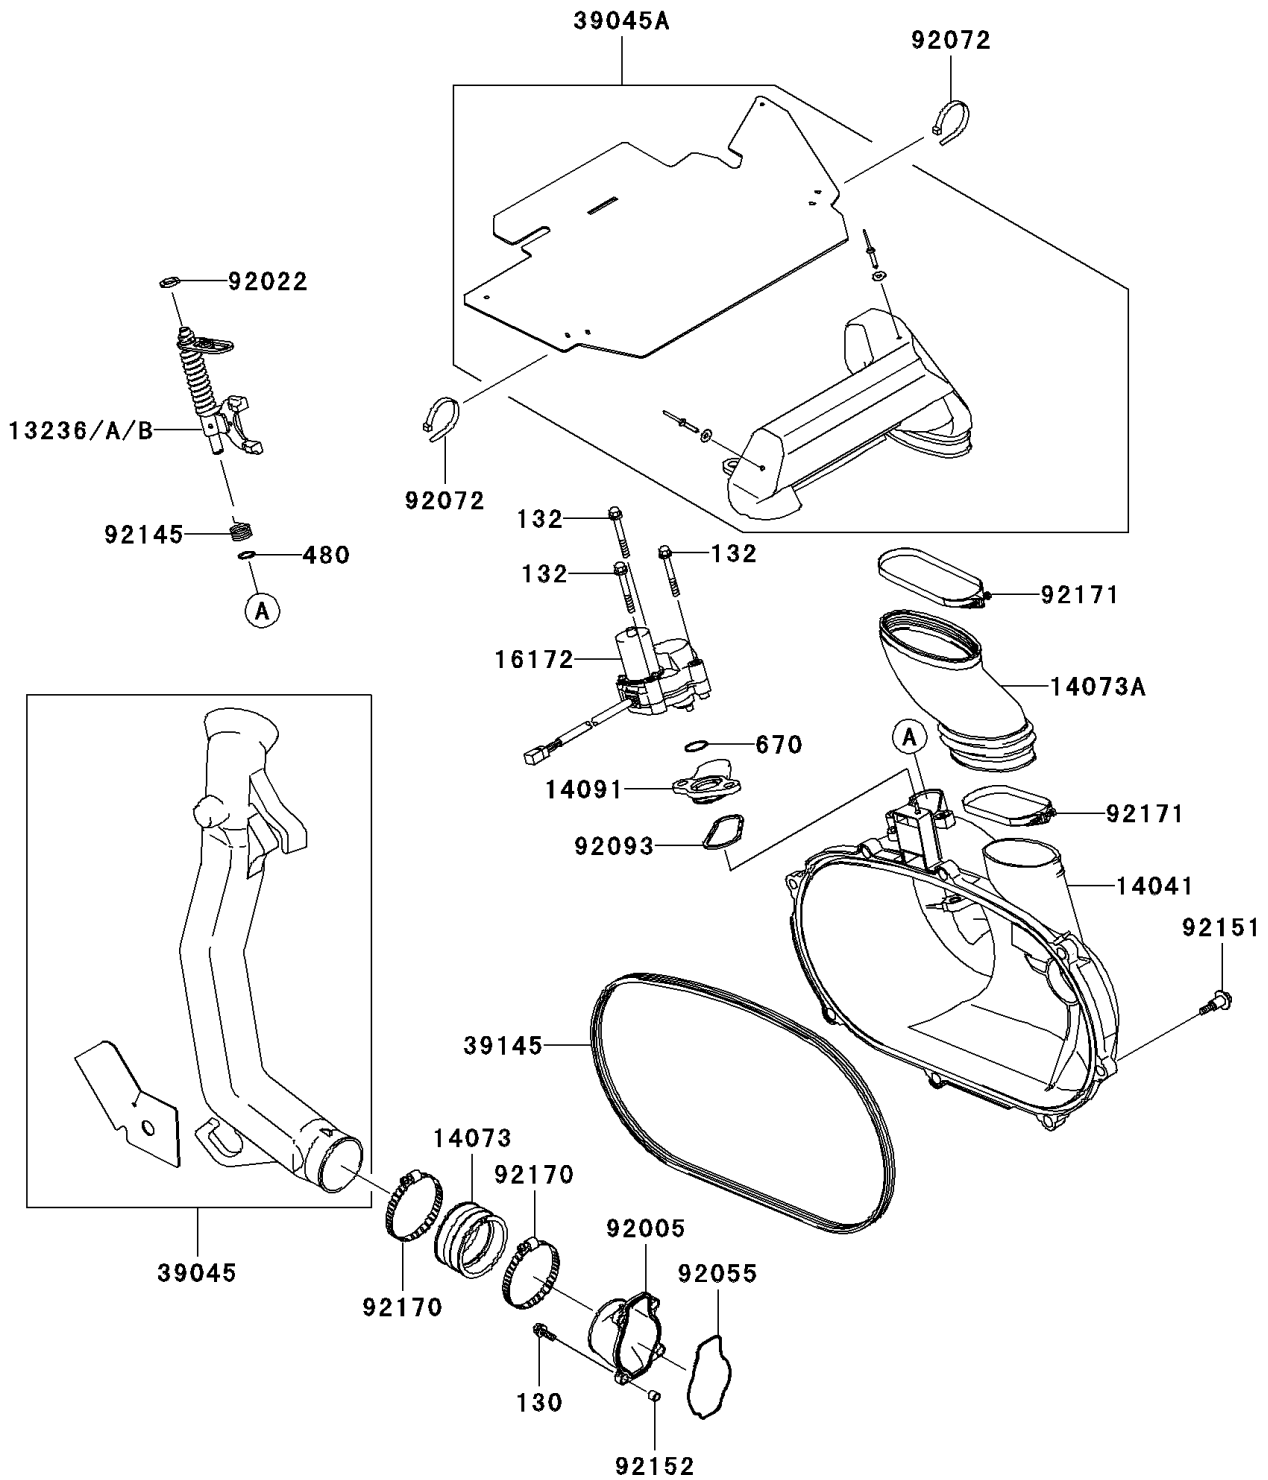

2002 Prairie 650 4X4 Advantage Classic

PARTS DIAGRAM

Converter Cover/Drive Belt

E1393

2002 Prairie 650 4X4 Advantage Classic

PARTS LIST

Converter Cover/Drive Belt

ITEM NAME	PART NUMBER	QUANTITY
-----------	-------------	----------
