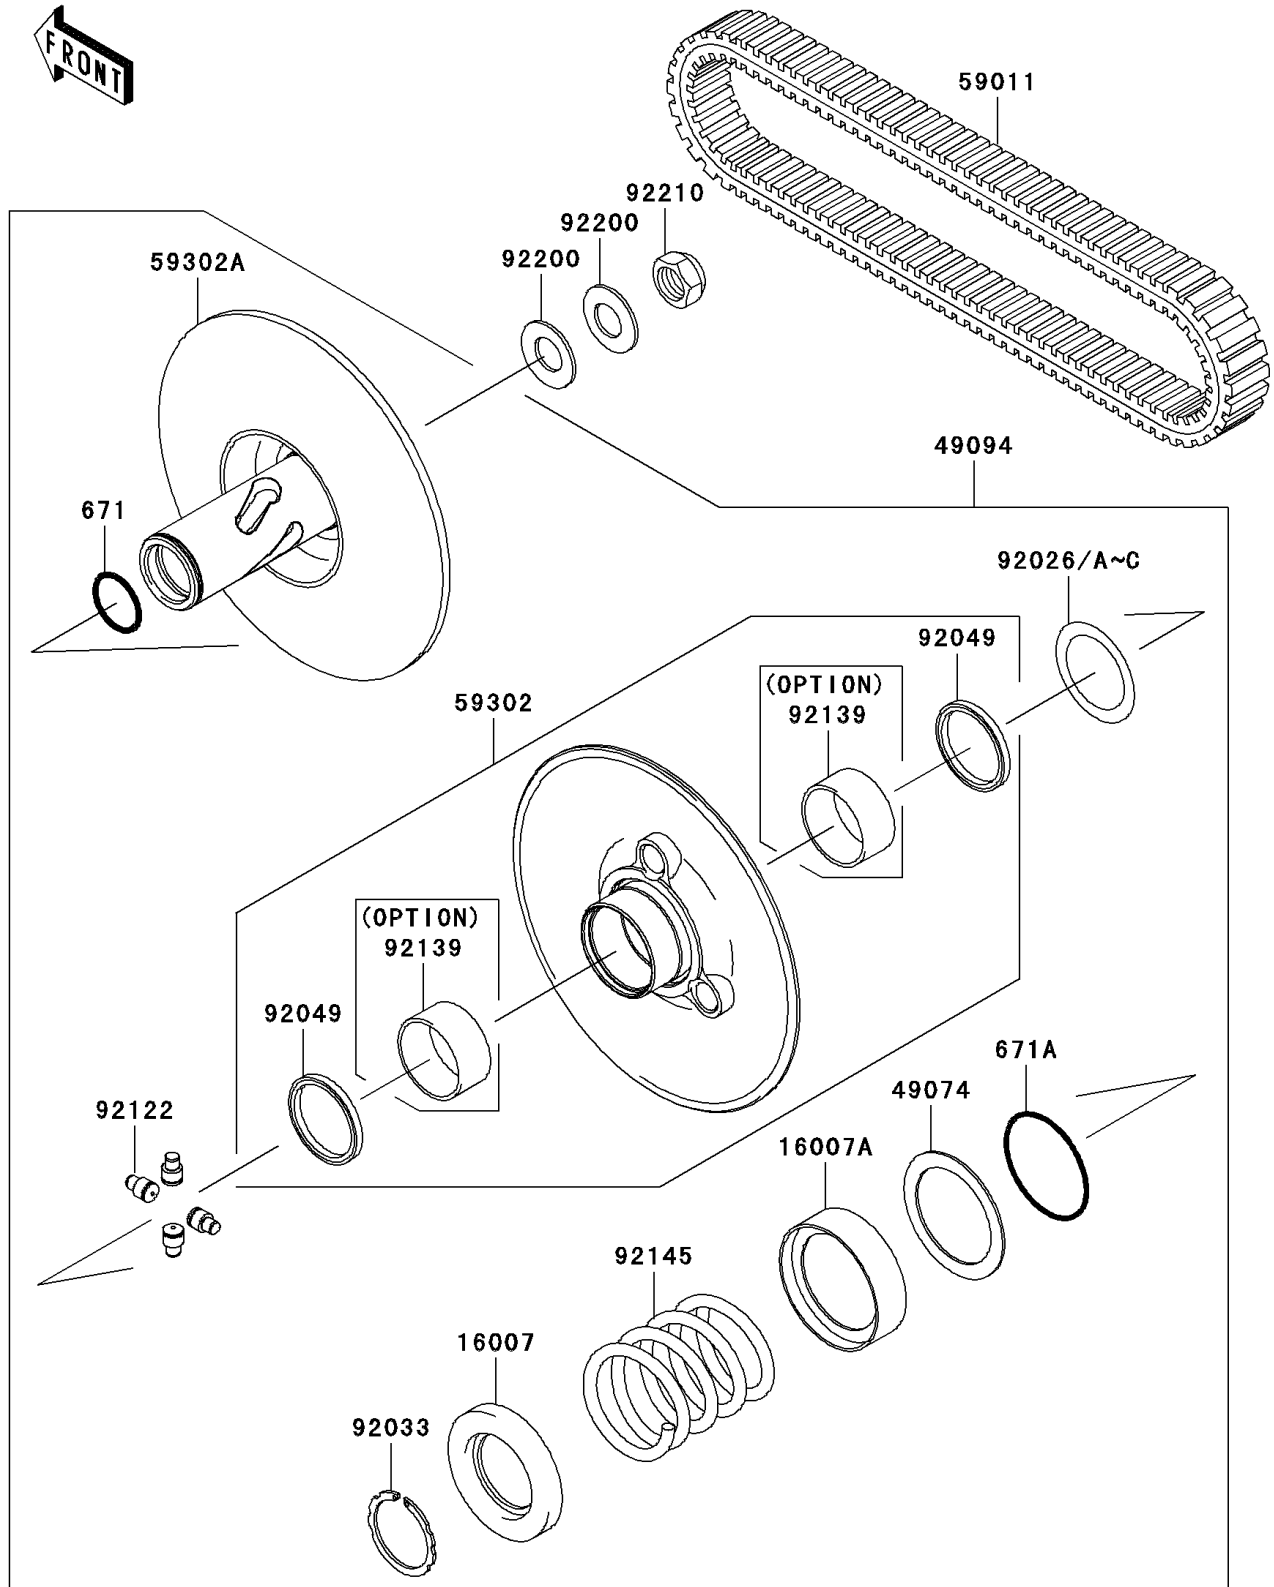

2002 Prairie 650 4X4 Advantage Classic

PARTS DIAGRAM

Driven Converter

E1392

2002 Prairie 650 4X4 Advantage Classic

PARTS LIST

Driven Converter

ITEM NAME	PART NUMBER	QUANTITY
-----------	-------------	----------
