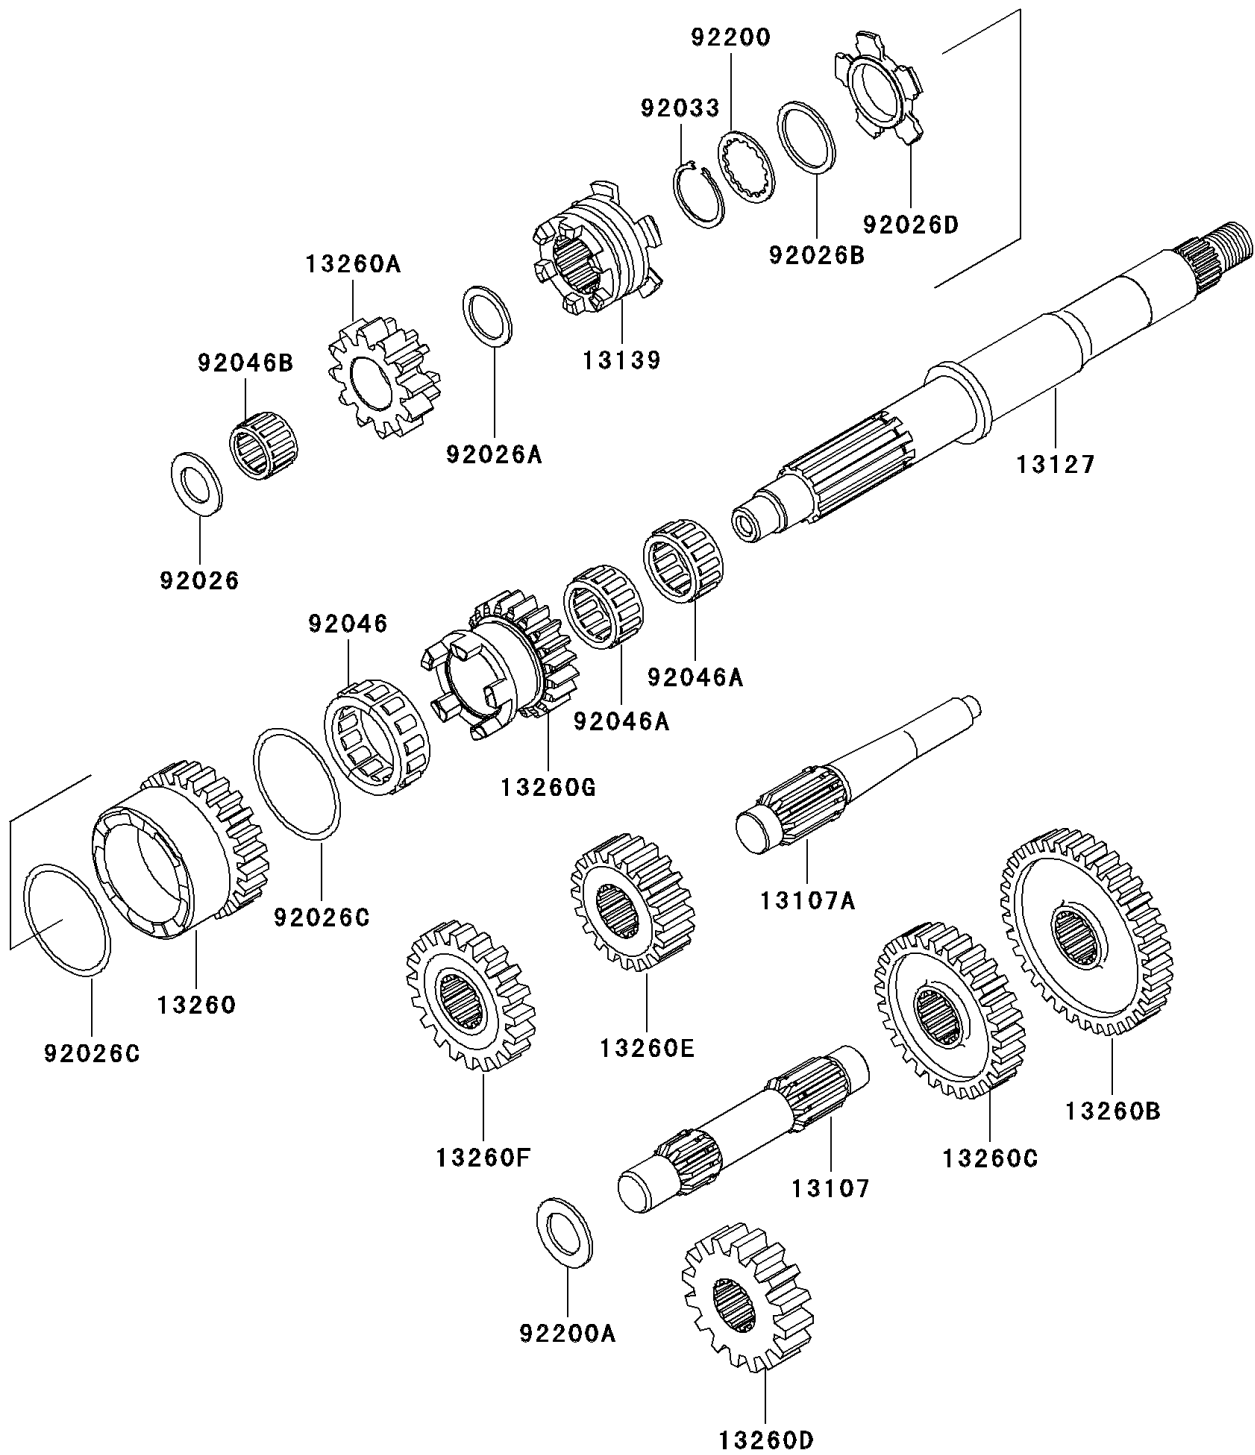

2002 Prairie 650 4X4 Advantage Classic

PARTS DIAGRAM

Transmission

E1361

2002 Prairie 650 4X4 Advantage Classic

PARTS LIST

Transmission

ITEM NAME	PART NUMBER	QUANTITY
-----------	-------------	----------
