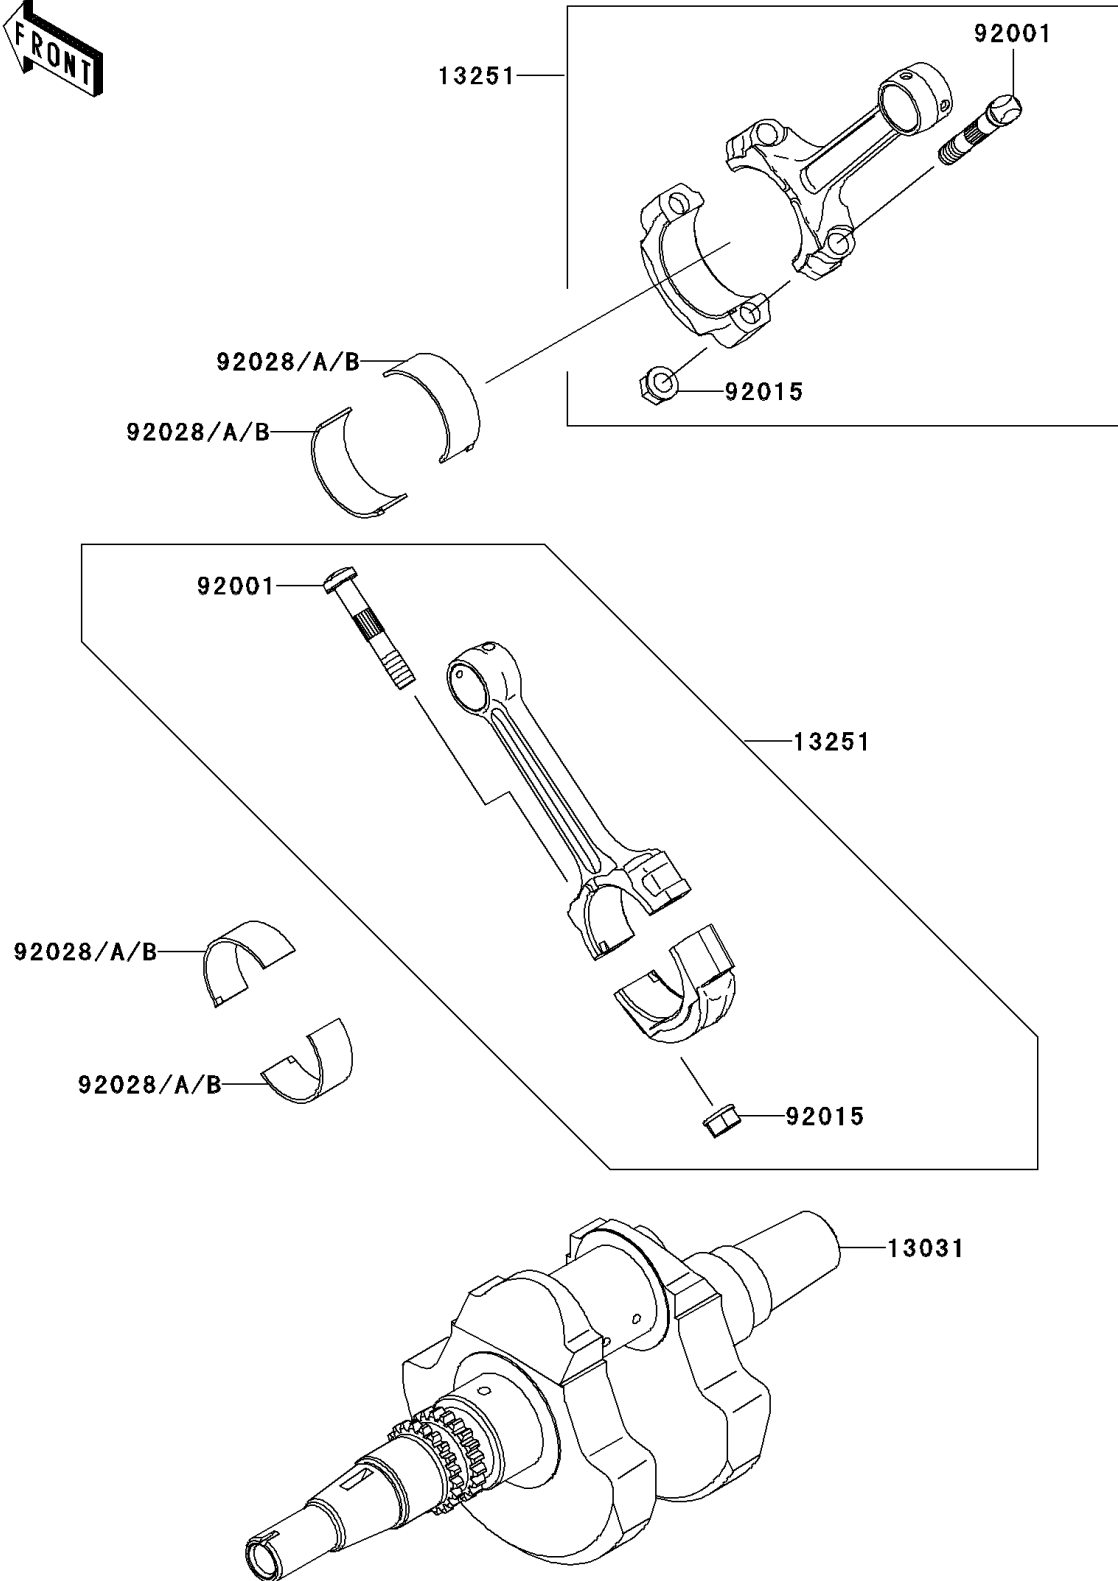

2002 Prairie 650 4X4 Advantage Classic

PARTS DIAGRAM

Crankshaft

E1321

2002 Prairie 650 4X4 Advantage Classic

PARTS LIST

Crankshaft

ITEM NAME	PART NUMBER	QUANTITY
-----------	-------------	----------
