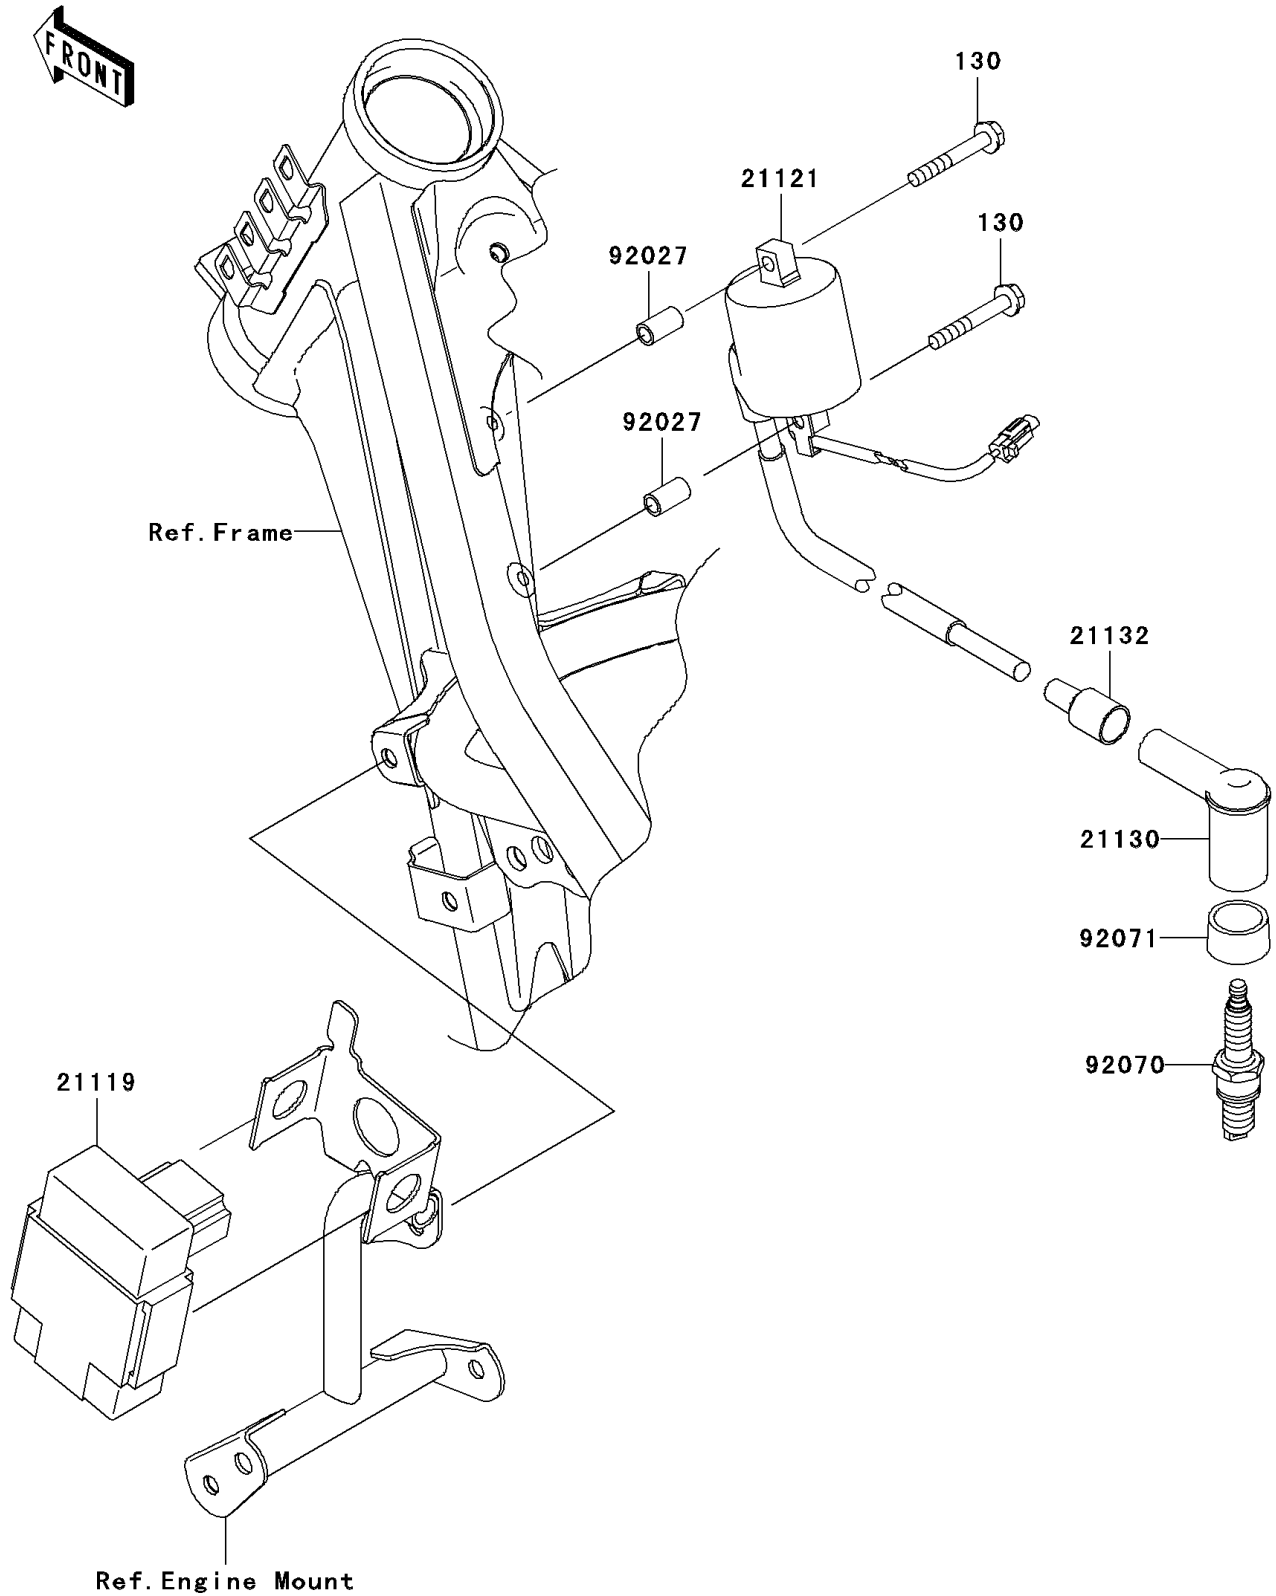

2011 KLX[®]140

PARTS DIAGRAM

Ignition System

E1830

2011 KLX[®]140

PARTS LIST

Ignition System

ITEM NAME

PART NUMBER

QUANTITY
