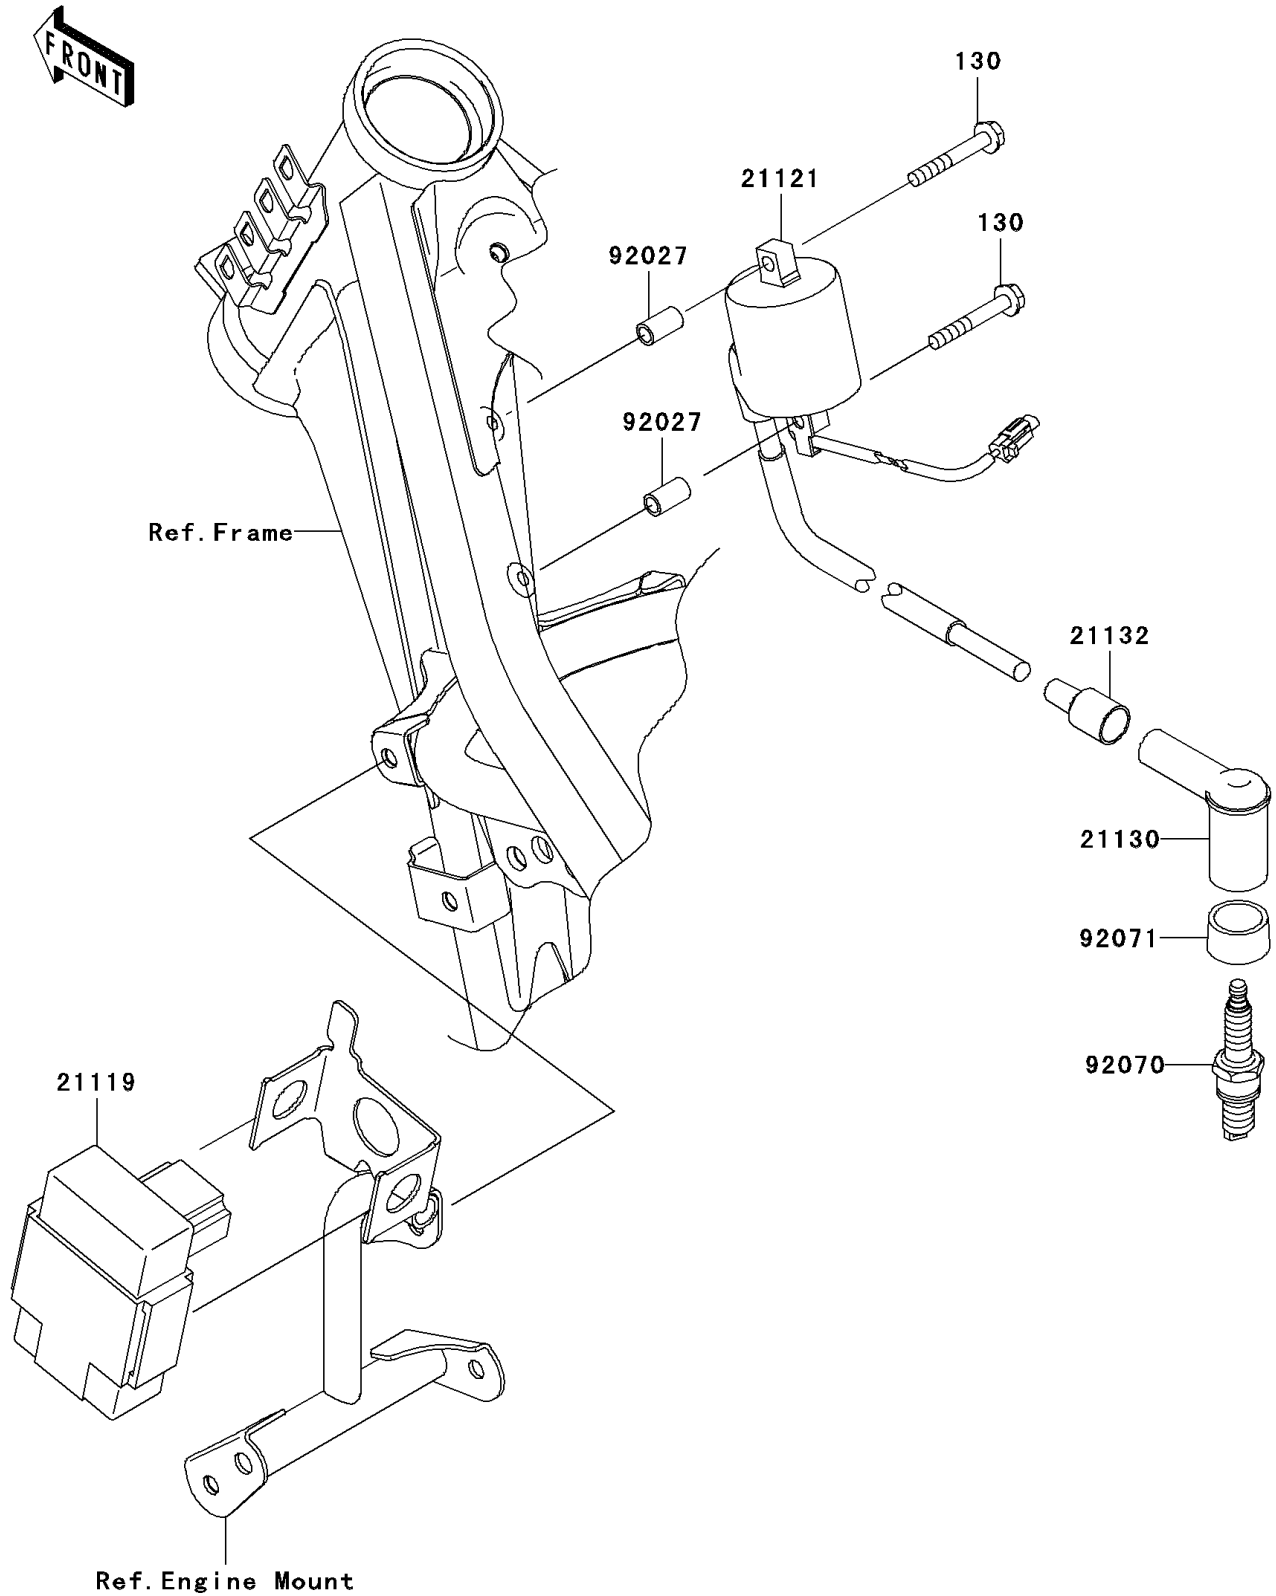

2008 KLX[®]140

PARTS DIAGRAM

Ignition System

E1830

2008 KLX[®]140

PARTS LIST

Ignition System

ITEM NAME

PART NUMBER

QUANTITY
