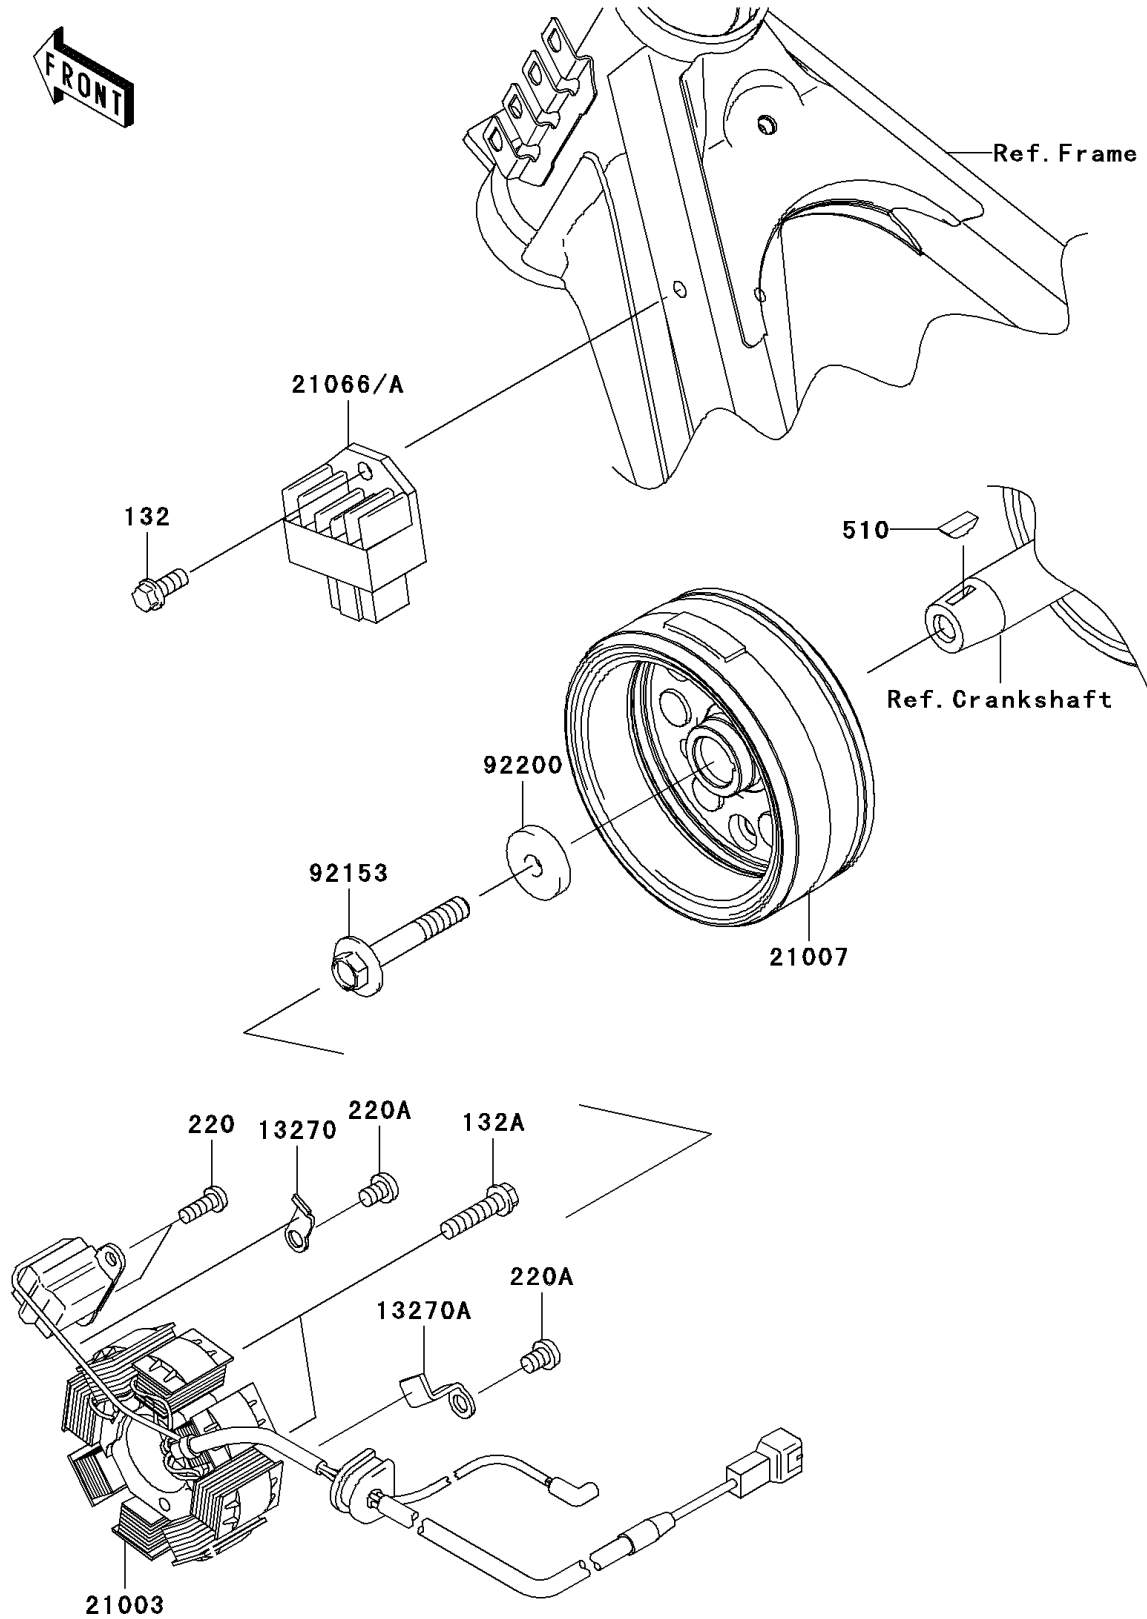

2008 KLX[®]140

PARTS DIAGRAM

Generator

E1810

2008 KLX[®]140

PARTS LIST

Generator

Kawasaki

Let the Good Times Roll[®]

ITEM NAME

PART NUMBER

QUANTITY
