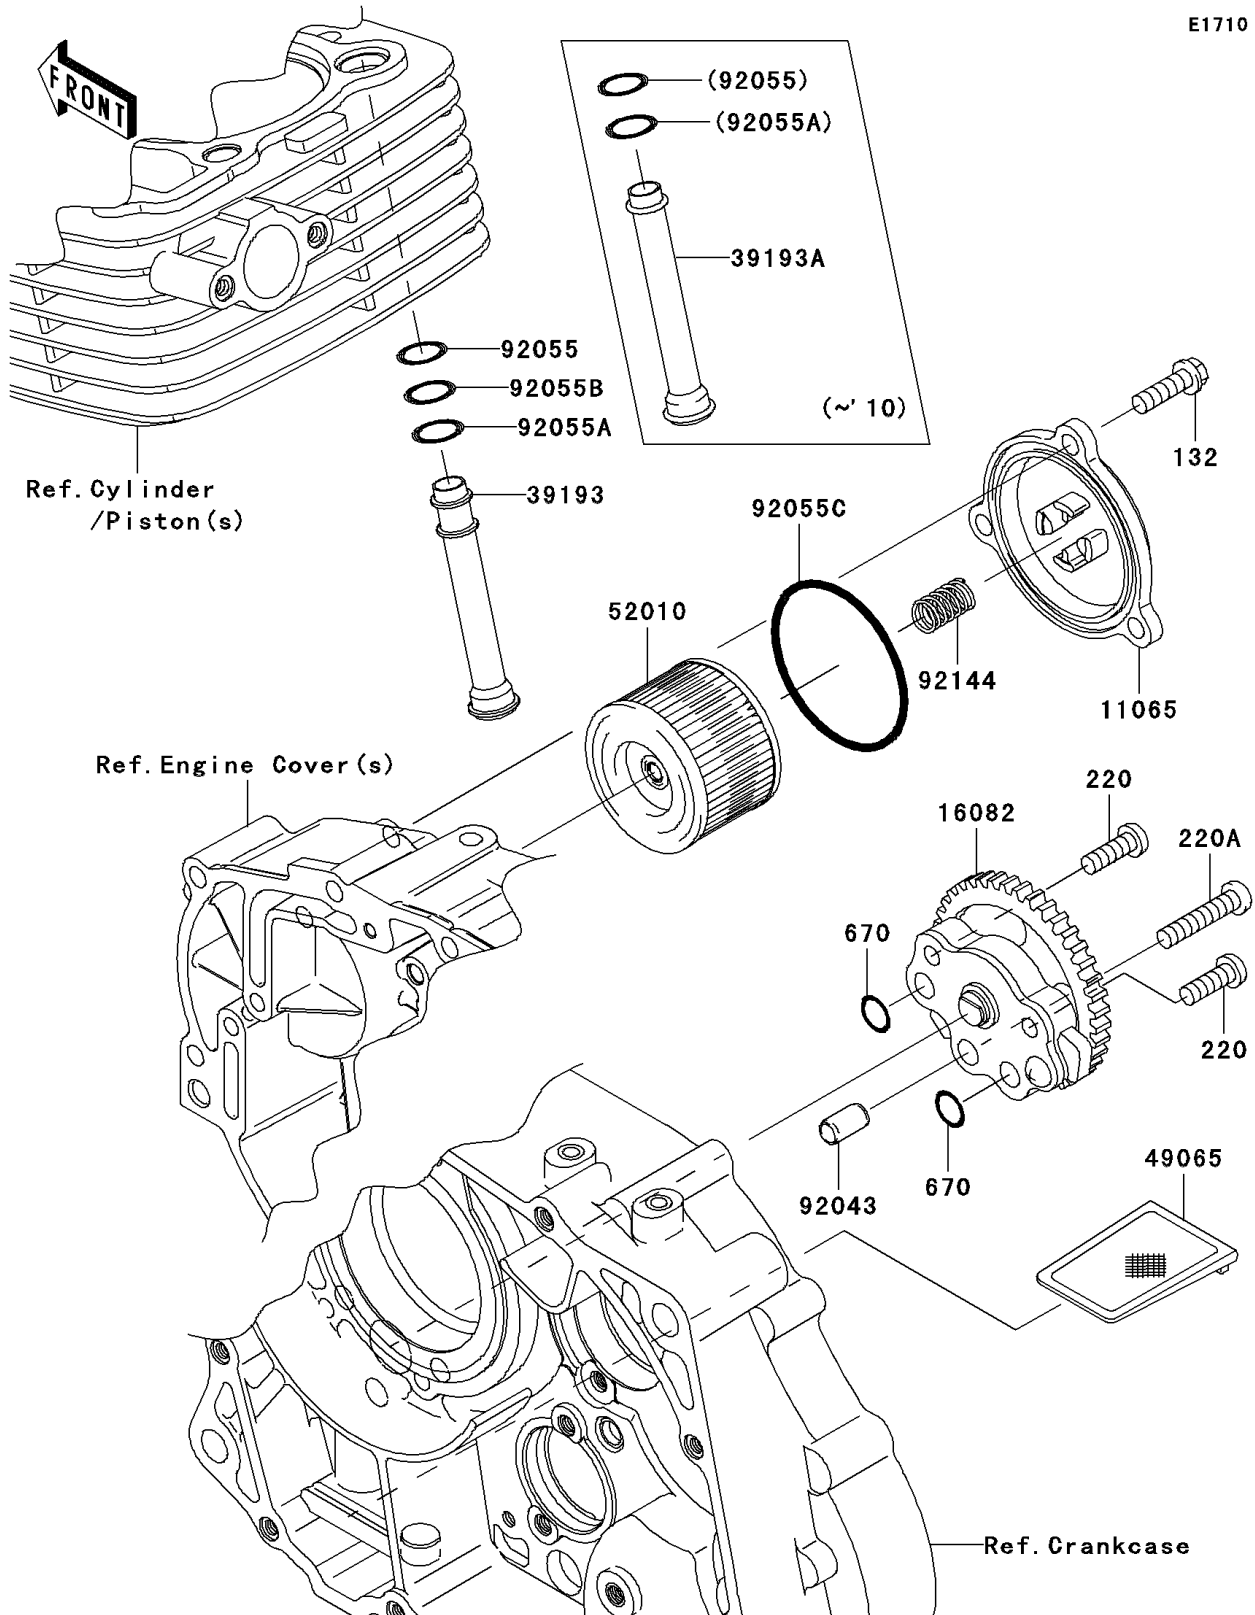

2011 KLX[®]140

PARTS DIAGRAM

Oil Pump

E1710

2011 KLX[®]140

PARTS LIST

Oil Pump

ITEM NAME

PART NUMBER

QUANTITY
