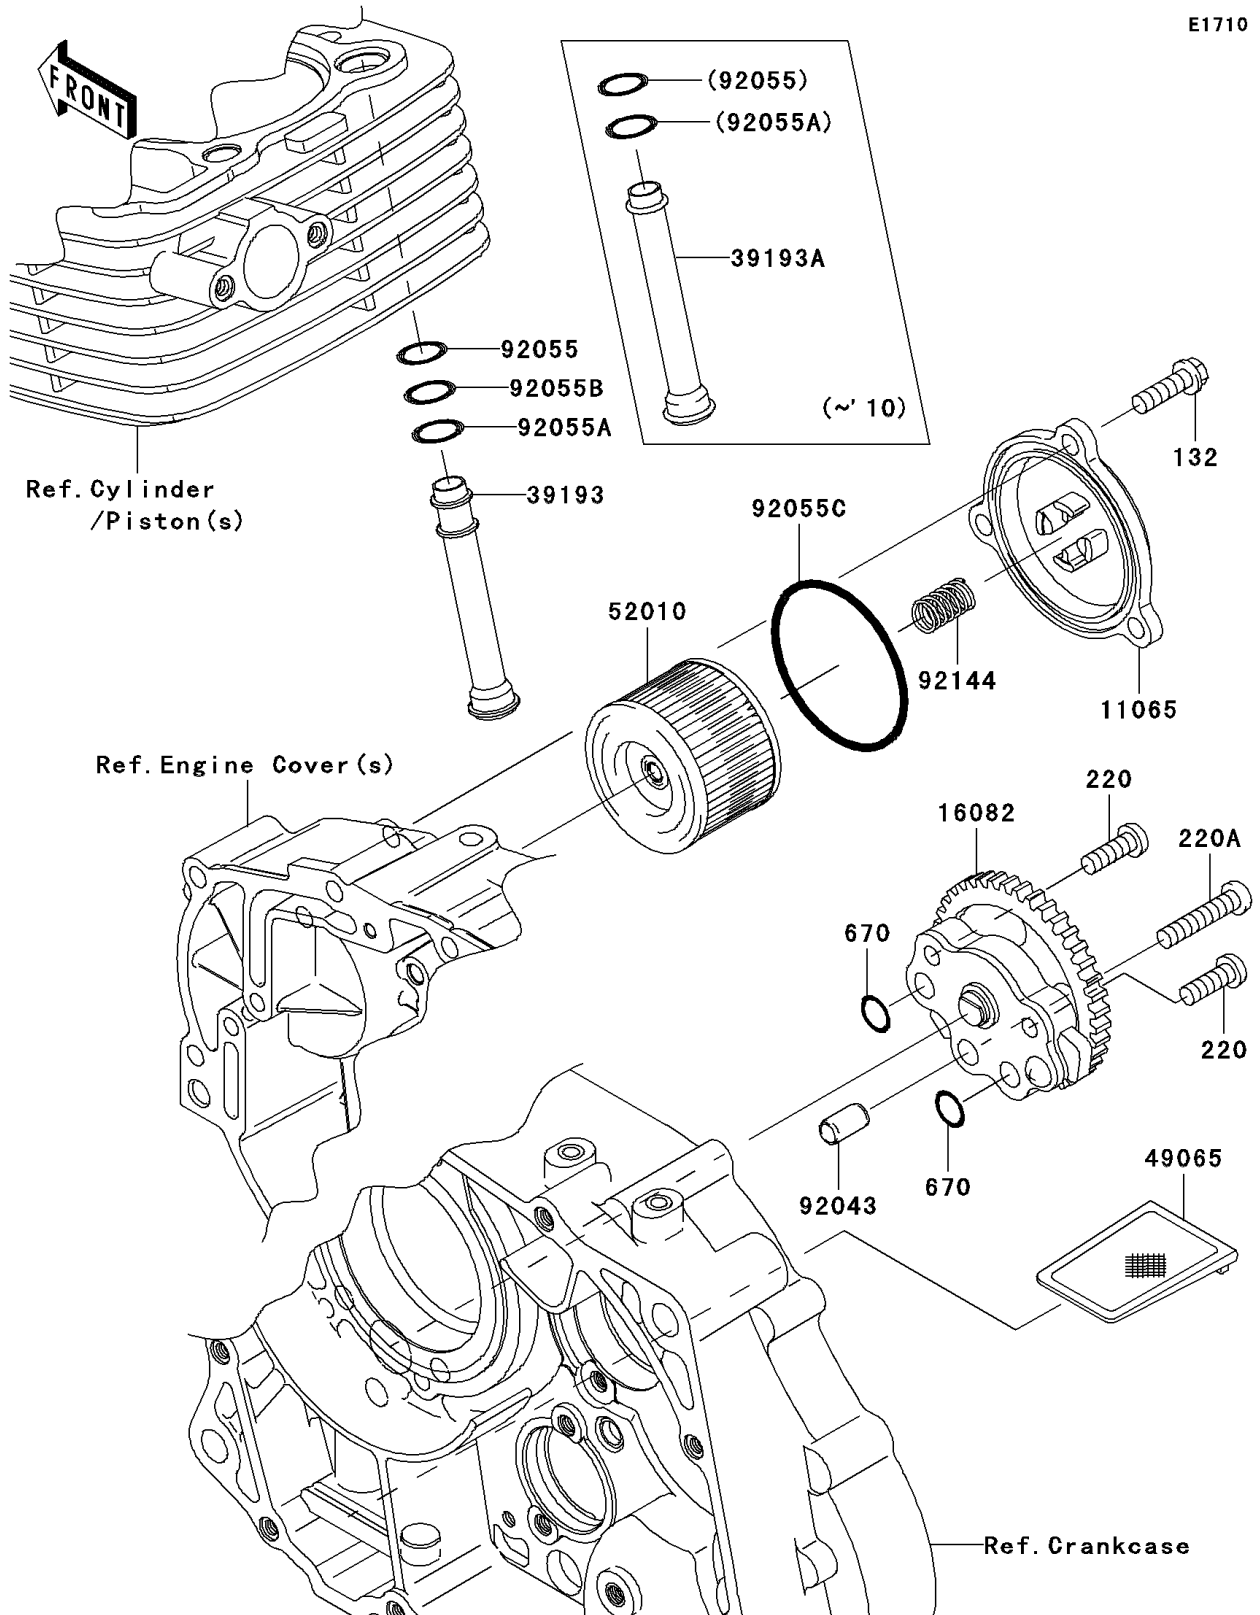

2008 KLX[®]140

PARTS DIAGRAM

Oil Pump

E1710

2008 KLX[®]140

PARTS LIST

Oil Pump

Kawasaki

Let the Good Times Roll[®]

ITEM NAME

PART NUMBER

QUANTITY
