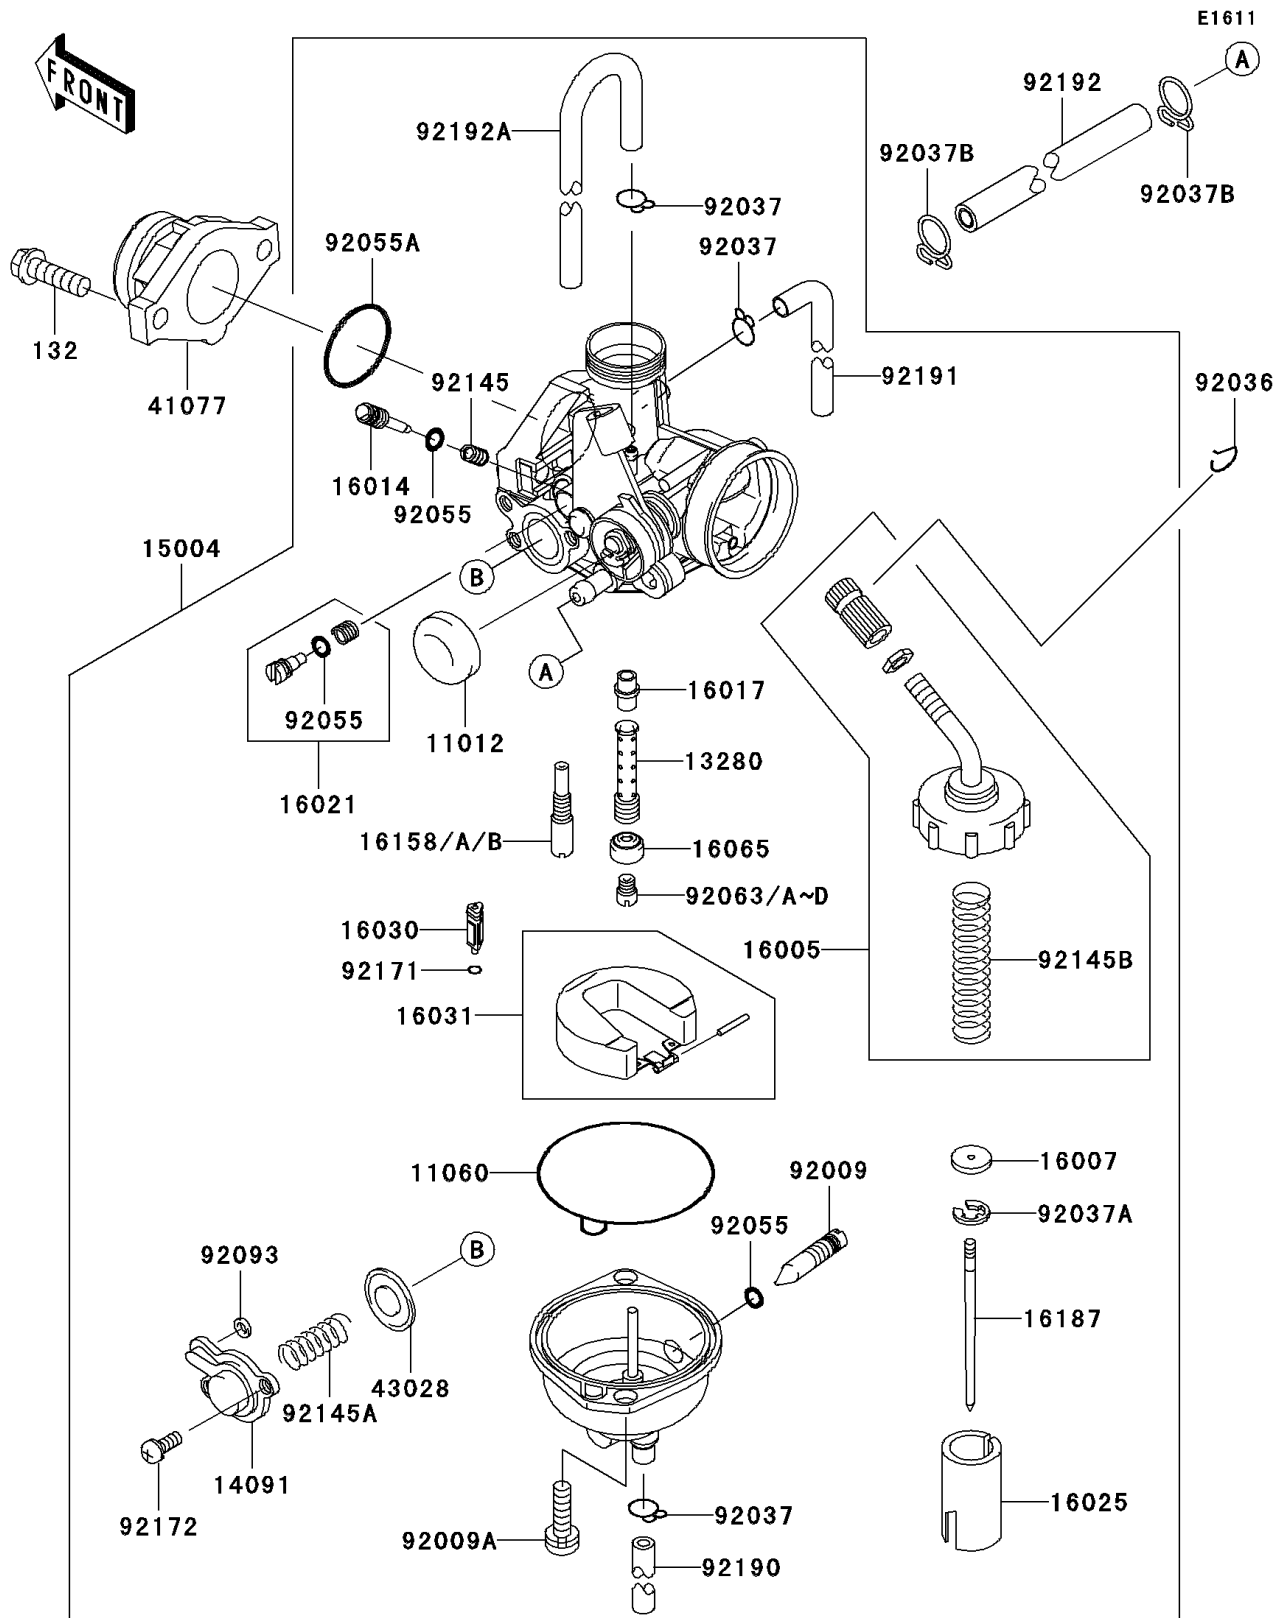

2011 KLX®140

PARTS DIAGRAM

Carburetor