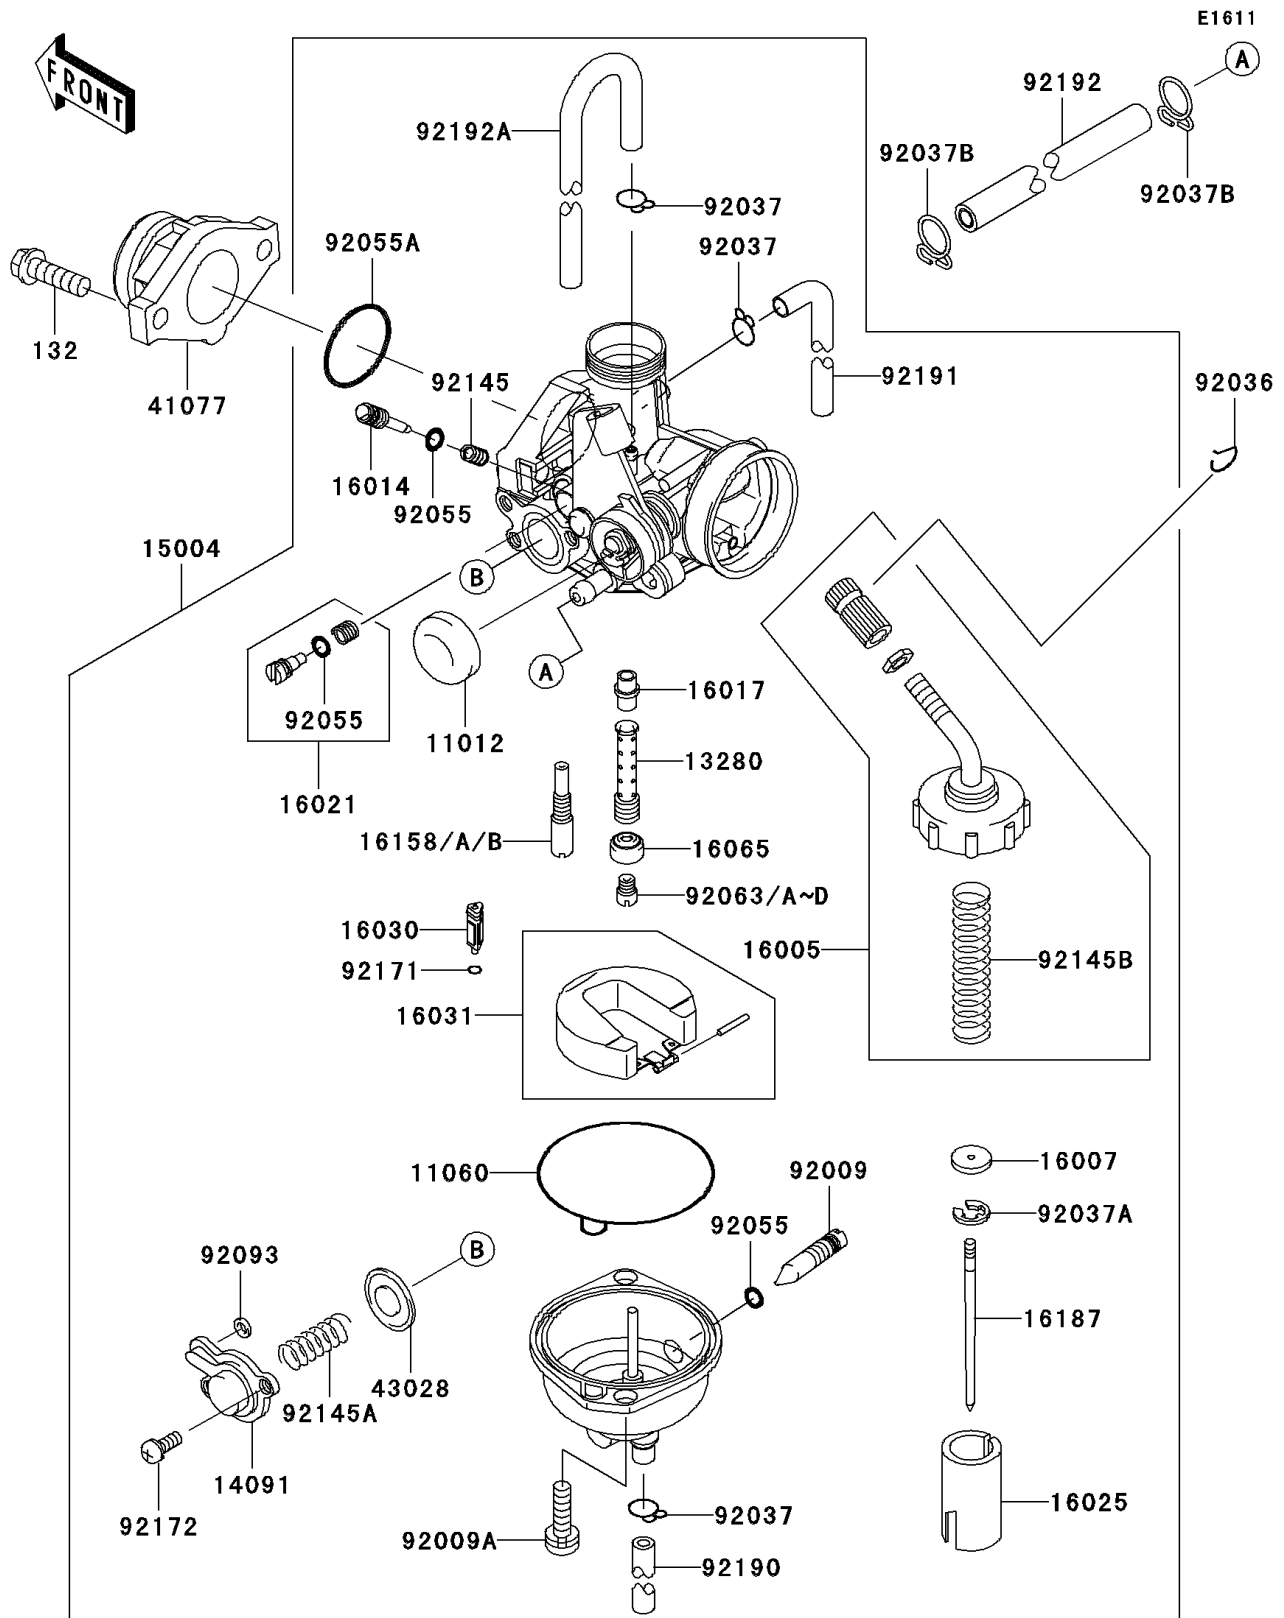

2011 KLX[®]140

PARTS DIAGRAM

Carburetor

2011 KLX[®]140

PARTS LIST

Carburetor

ITEM NAME	PART NUMBER	QUANTITY
CAP,CHOKE (Ref # 11012)	11012-1940	1
GASKET,FLOAT CHAMBER (Ref # 11060)	11060-1700	1
HOLDER,NEEDLE JET (Ref # 13280)	13280-0286	1
COVER (Ref # 14091)	14091-0285	1
CARBURETOR-ASSY,PB20 (Ref # 15004)	15004-0024	1
TOP-CHAMBER (Ref # 16005)	16005-1091	1
SEAT-SPRING (Ref # 16007)	16007-1103	1
SCREW-PILOT AIR (Ref # 16014)	16014-0011	1
JET-NEEDLE (Ref # 16017)	16017-0014	1
SCREW-THROTTLE STOP (Ref # 16021)	16021-1203	1
VALVE-THROTTLE (Ref # 16025)	16025-0015	1
VALVE-FLOAT (Ref # 16030)	16030-0003	1
FLOAT (Ref # 16031)	16031-0004	1
HOLDER-CARBURETOR,JET (Ref # 16065)	16065-1106	1
JET-SLOW,#35 (Ref # 16158)	16158-0004	AR
JET-SLOW,#40 (Ref # 16158A)	16158-0005	AR
JET-SLOW,#38 (Ref # 16158B)	16158-1063	1
NEEDLE-JET,NNA (Ref # 16187)	16187-0283	1
ADAPTER (Ref # 41077)	41077-0038	1
DIAPHRAGM (Ref # 43028)	43028-0003	1
SCREW,DRAIN (Ref # 92009)	92009-1057	1
SCREW (Ref # 92009A)	92009-1750	2
RING-SNAP (Ref # 92036)	92036-018	1
CLAMP,TUBE (Ref # 92037)	92037-1142	3
CLAMP,JET NEEDLE (Ref # 92037A)	92037-1401	1
CLAMP (Ref # 92037B)	92037-1712	2
RING-O (Ref # 92055)	92055-1053	3
RING-O (Ref # 92055A)	92055-1541	1
JET-MAIN,#90 (Ref # 92063)	92063-0013	AR

2011 KLX[®]140

PARTS LIST

Carburetor

ITEM NAME	PART NUMBER	QUANTITY
JET-MAIN,#92 (Ref # 92063A)	92063-0014	AR
JET-MAIN,#95 (Ref # 92063B)	92063-0015	1
JET-MAIN,#98 (Ref # 92063C)	92063-0016	AR
JET-MAIN,#100 (Ref # 92063D)	92063-0017	AR
SEAL,"U"RING (Ref # 92093)	92093-1046	1
BOLT-FLANGED-SMALL,6X20 (Ref # 132)	132BC0620	2
SPRING (Ref # 92145)	92145-0004	1
SPRING (Ref # 92145A)	92145-0217	1
SPRING (Ref # 92145B)	92145-0610	1
CLAMP (Ref # 92171)	92171-1837	1
SCREW (Ref # 92172)	92172-0165	2
TUBE,3.5X6.5X240 (Ref # 92190)	92190-1218	1
TUBE,3.5X6.5X298 (Ref # 92191)	92191-1142	1
TUBE,5X10X150 (Ref # 92192)	92192-0477	1
TUBE,3.5X6.5X18/320 (Ref # 92192A)	92192-0690	1