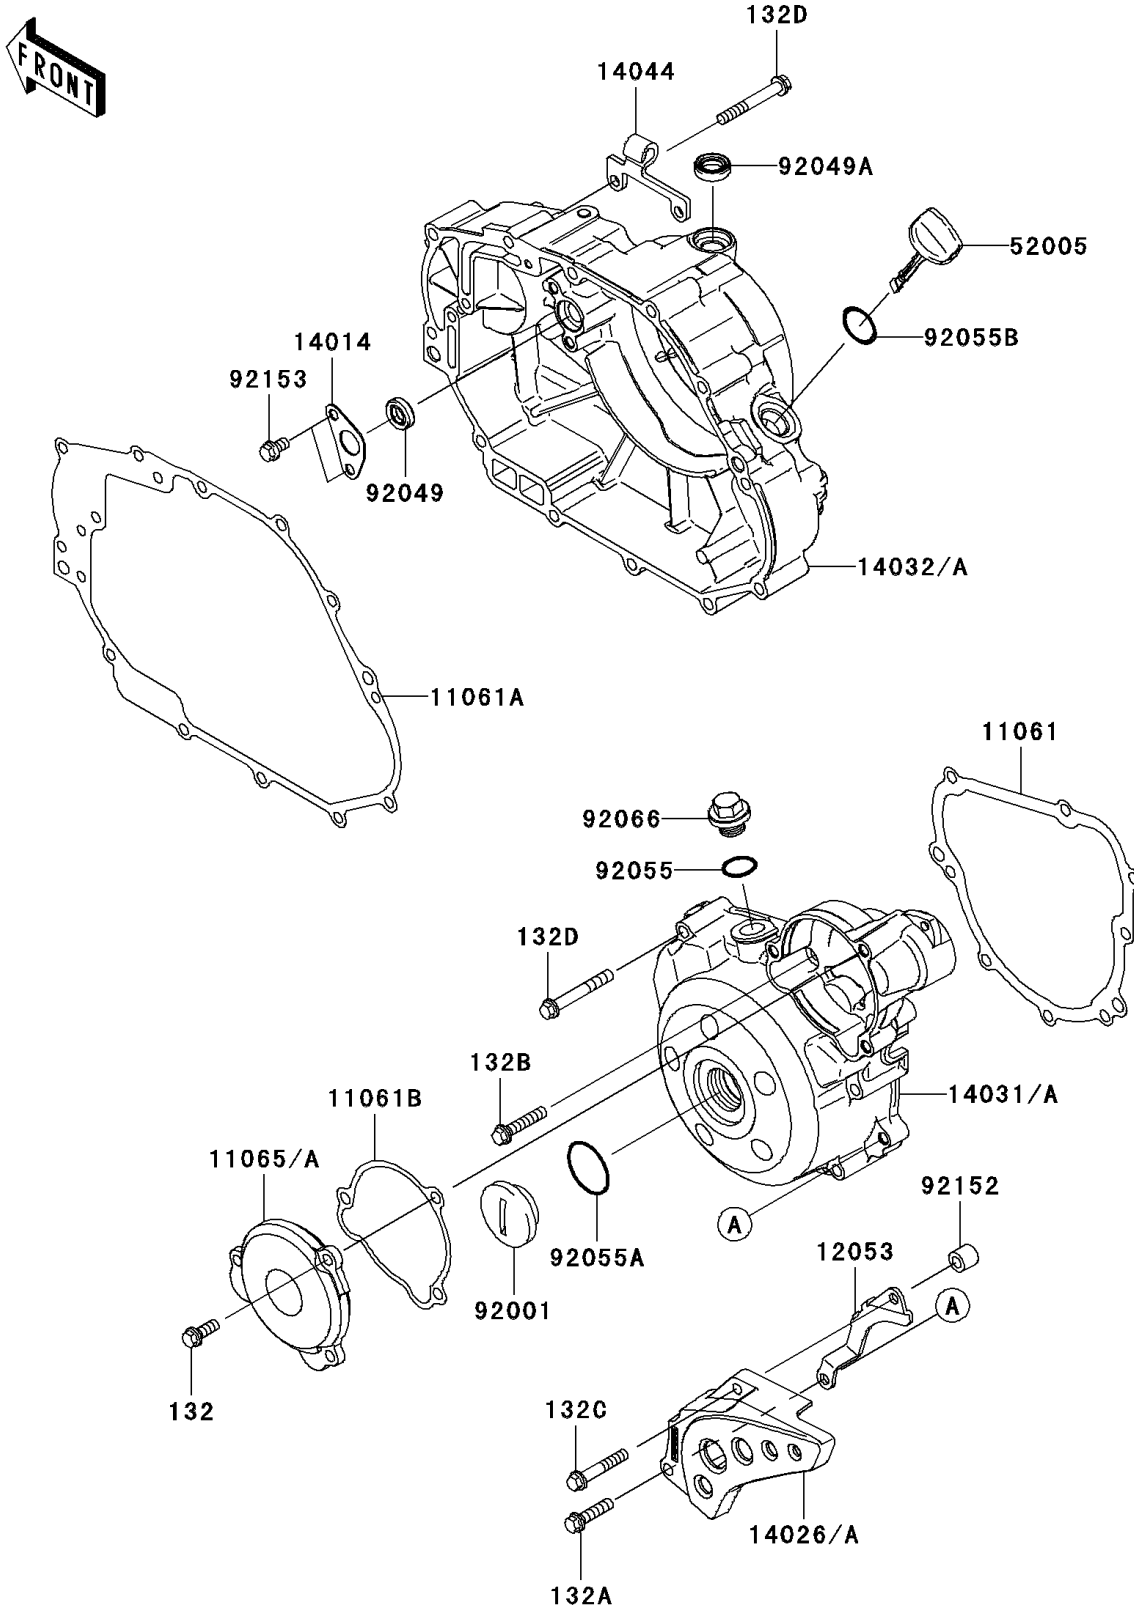

# 2011 KLX<sup>®</sup>140

## PARTS DIAGRAM

### Engine Cover(s)

E1431

## PARTS LIST

Engine Cover(s)

**ITEM NAME**

**PART NUMBER**

**QUANTITY**

---