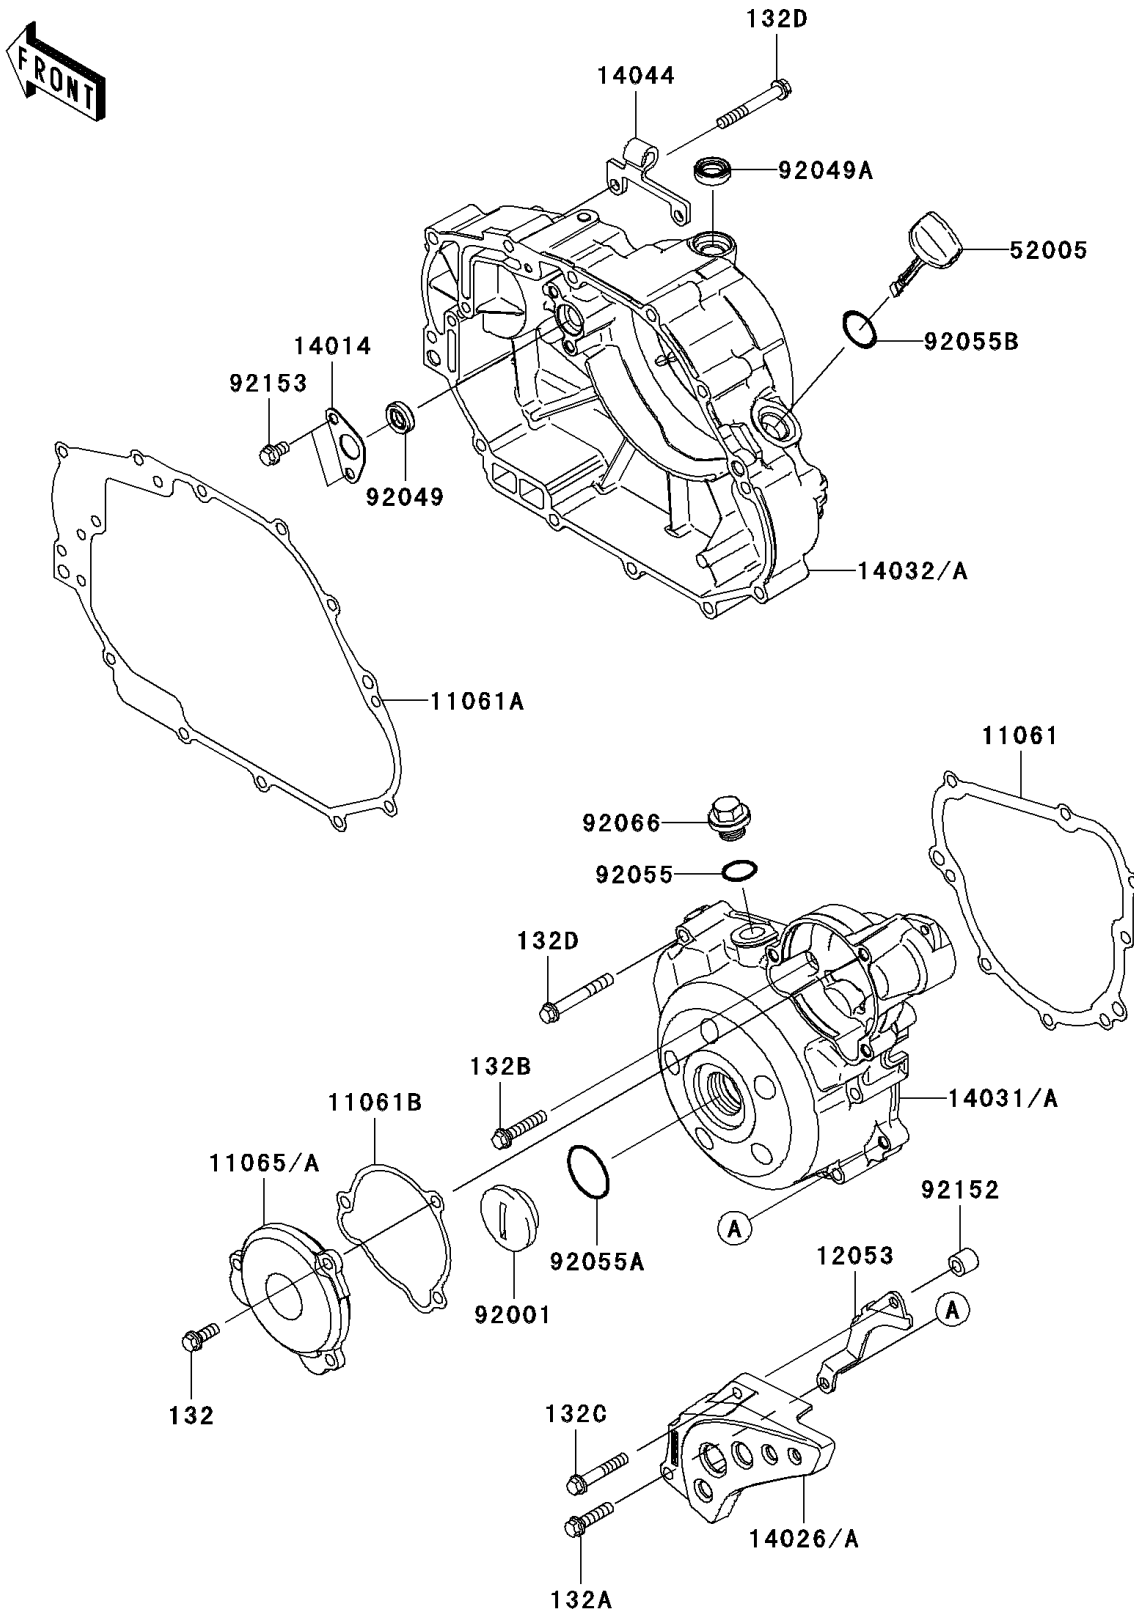

2008 KLX[®]140

PARTS DIAGRAM

Engine Cover(s)

E1431

2008 KLX[®]140

PARTS LIST

Engine Cover(s)

Kawasaki

Let the Good Times Roll[®]

ITEM NAME

PART NUMBER

QUANTITY
