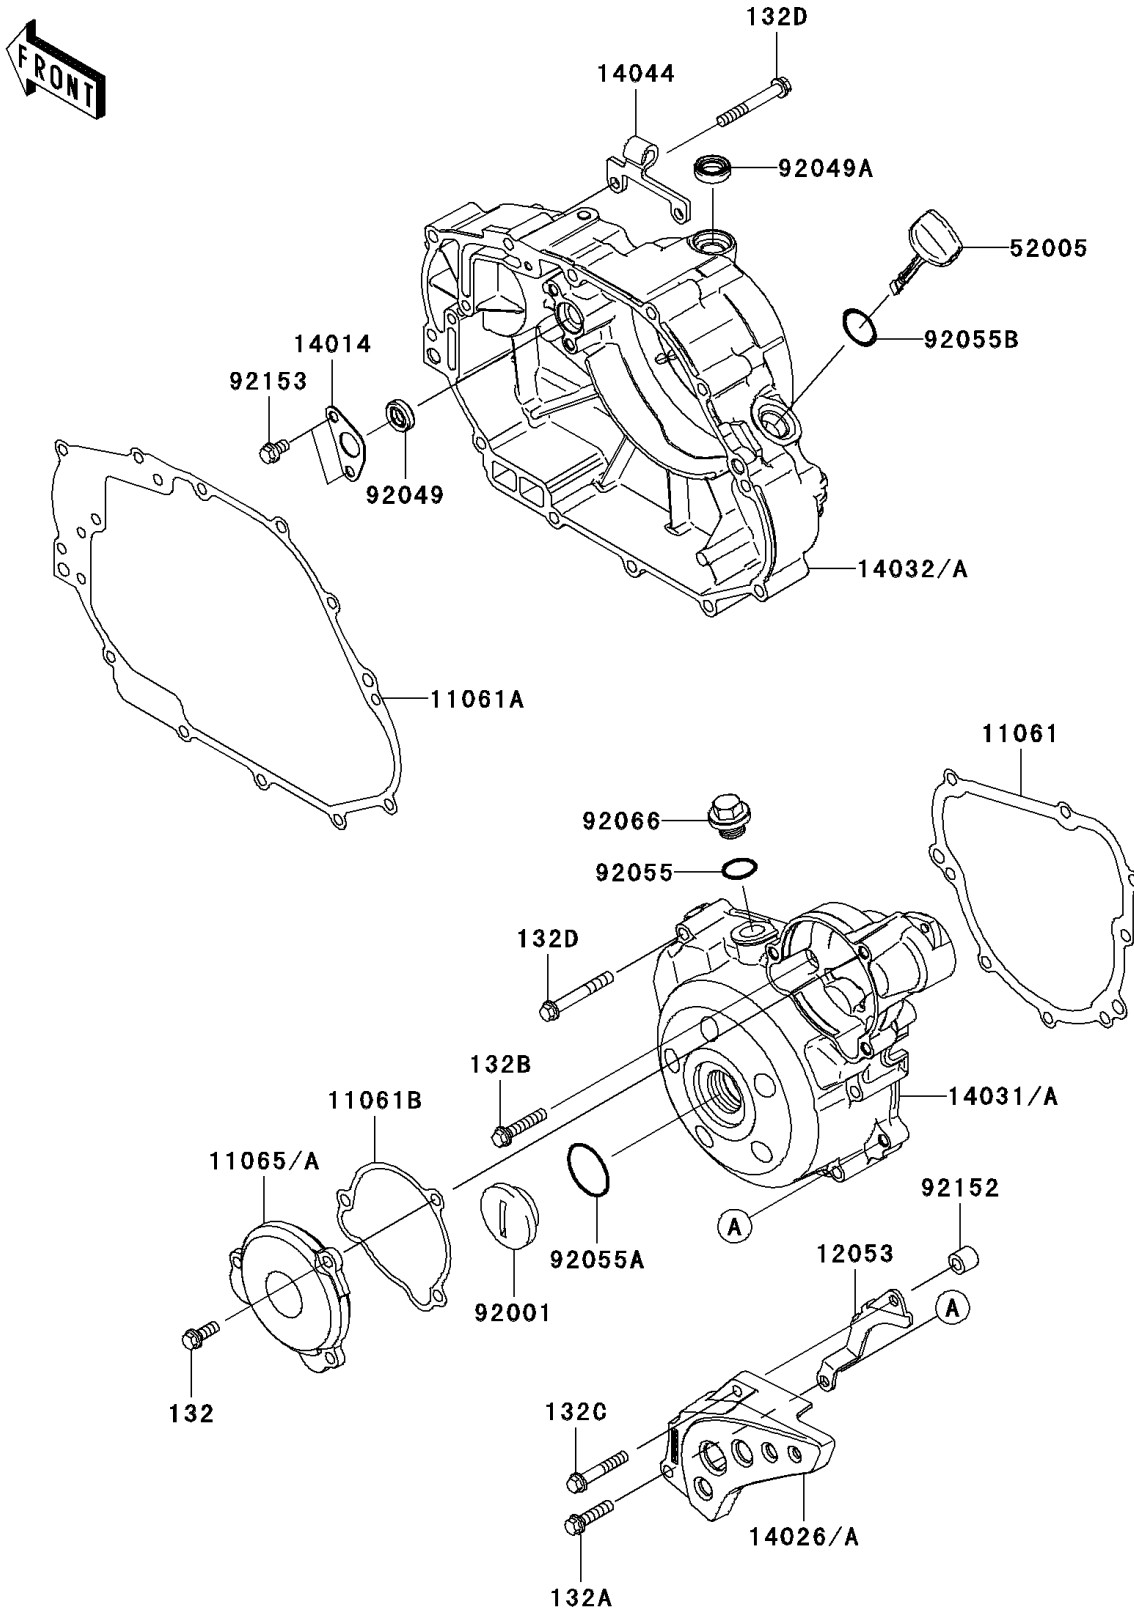

2011 KLX[®]140

PARTS DIAGRAM

Engine Cover(s)

E1431

2011 KLX[®]140

PARTS LIST

Engine Cover(s)

ITEM NAME	PART NUMBER	QUANTITY
BOLT-FLANGED-SMALL,6X16 (Ref # 132)	132BA0616	3
BOLT-FLANGED-SMALL,6X25 (Ref # 132A)	132BA0625	1
BOLT-FLANGED-SMALL,6X30 (Ref # 132B)	132BA0630	2
BOLT-FLANGED-SMALL,6X35 (Ref # 132C)	132BA0635	1
BOLT-FLANGED-SMALL,6X45 (Ref # 132D)	132BA0645	18
GASKET,GENERATOR COVER (Ref # 11061)	11061-0213	1
GASKET,CLUTCH COVER (Ref # 11061A)	11061-0214	1
GASKET (Ref # 11061B)	11061-0300	1
CAP (Ref # 11065)	11065-0209	1
GUIDE-CHAIN (Ref # 12053)	12053-0133	1
PLATE-POSITION (Ref # 14014)	14014-1153	1
COVER-CHAIN (Ref # 14026)	14026-0061	1
COVER-GENERATOR (Ref # 14031)	14031-0081	1
COVER-CLUTCH (Ref # 14032)	14032-0116	1
HOLDER-CABLE (Ref # 14044)	14044-1102	1
GAUGE,OIL LEVEL (Ref # 52005)	52005-0079	1
BOLT,GENERATOR COVER CAP (Ref # 92001)	92001-1827	1
SEAL-OIL,10X18X5 (Ref # 92049)	92049-0104	1
SEAL-OIL,12X20X5.5 (Ref # 92049A)	92049-1617	1
RING-O,14.8X2.4 (Ref # 92055)	92055-0153	1
RING-O,25.7X2.4 (Ref # 92055A)	92055-0154	1
RING-O,20X2 (Ref # 92055B)	92055-0155	1
PLUG,14X10 (Ref # 92066)	92066-1571	1
COLLAR,6.5X12X11 (Ref # 92152)	92152-0692	1
BOLT,6X10 (Ref # 92153)	92153-1140	2