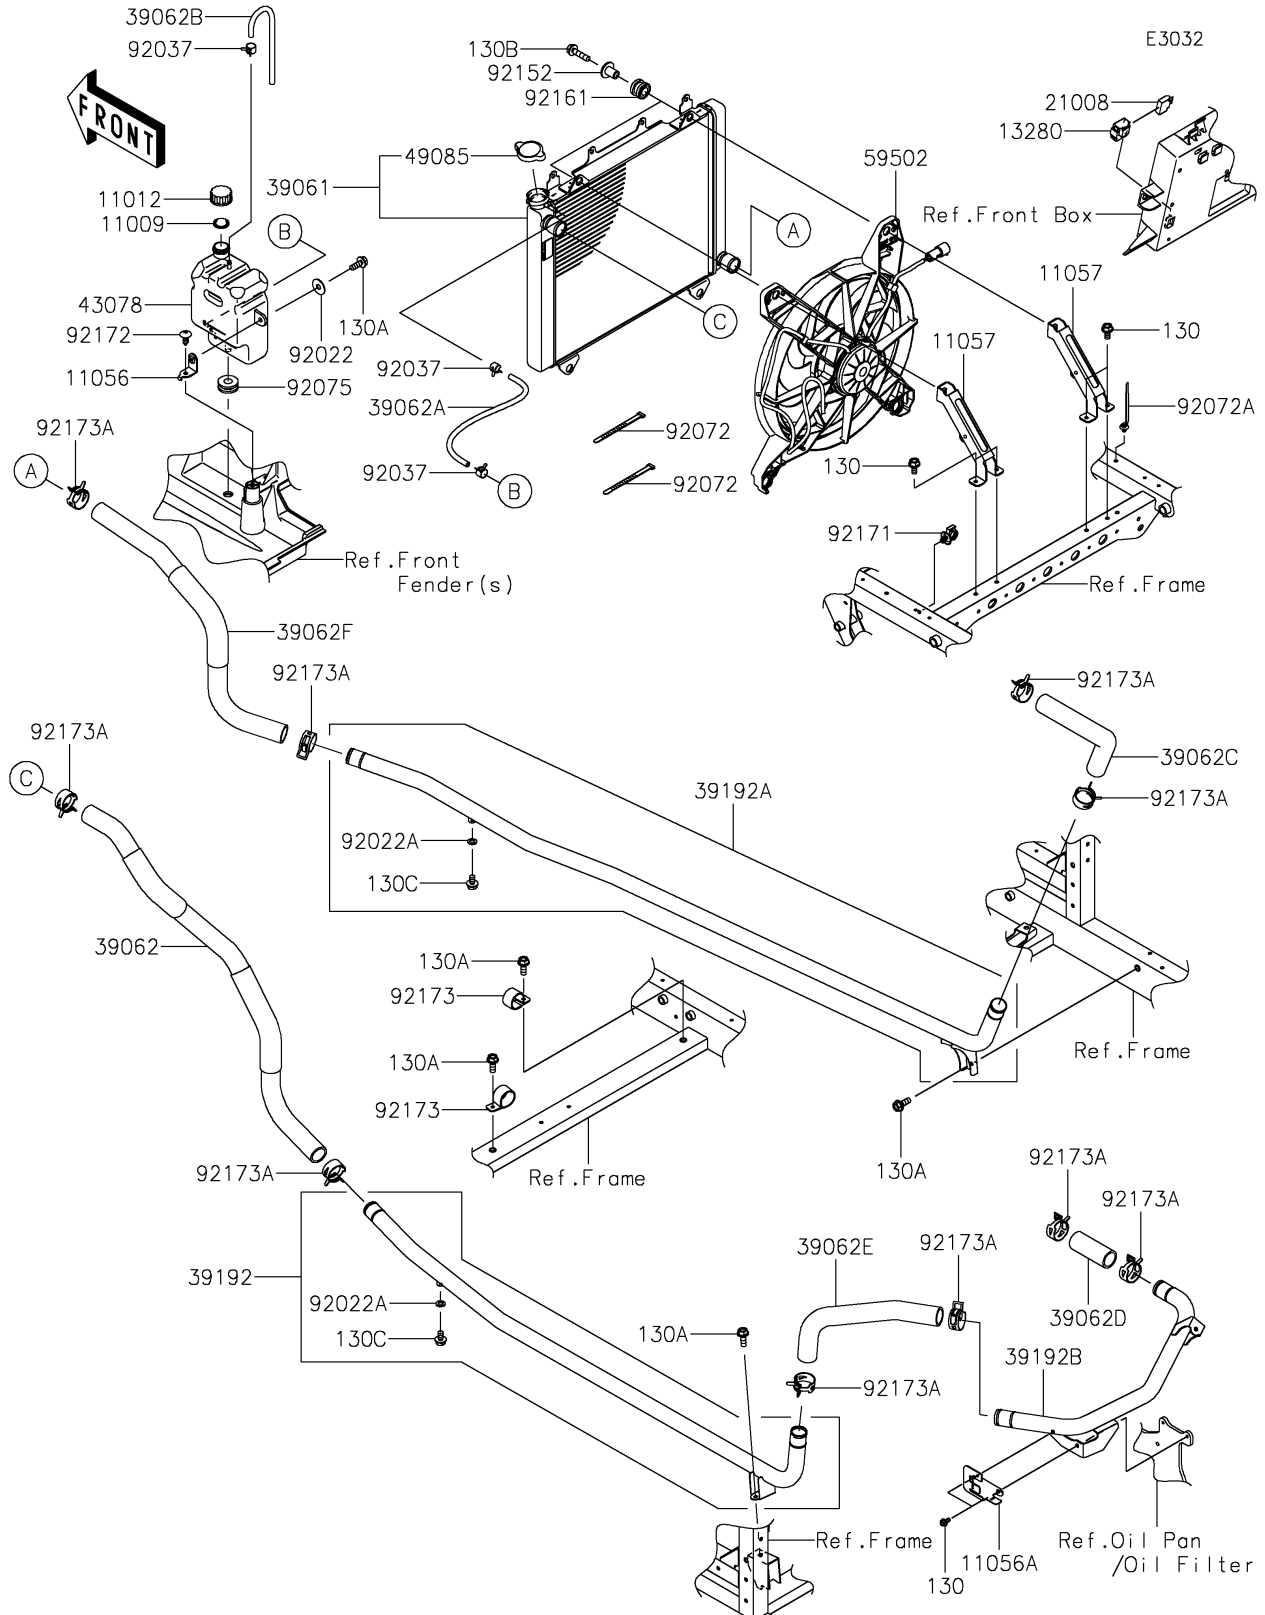

2019 MULE PRO-DXT™ EPS LE

PARTS DIAGRAM

Radiator

2019 MULE PRO-DXT™ EPS LE

PARTS LIST

Radiator

ITEM NAME

PART NUMBER

QUANTITY
