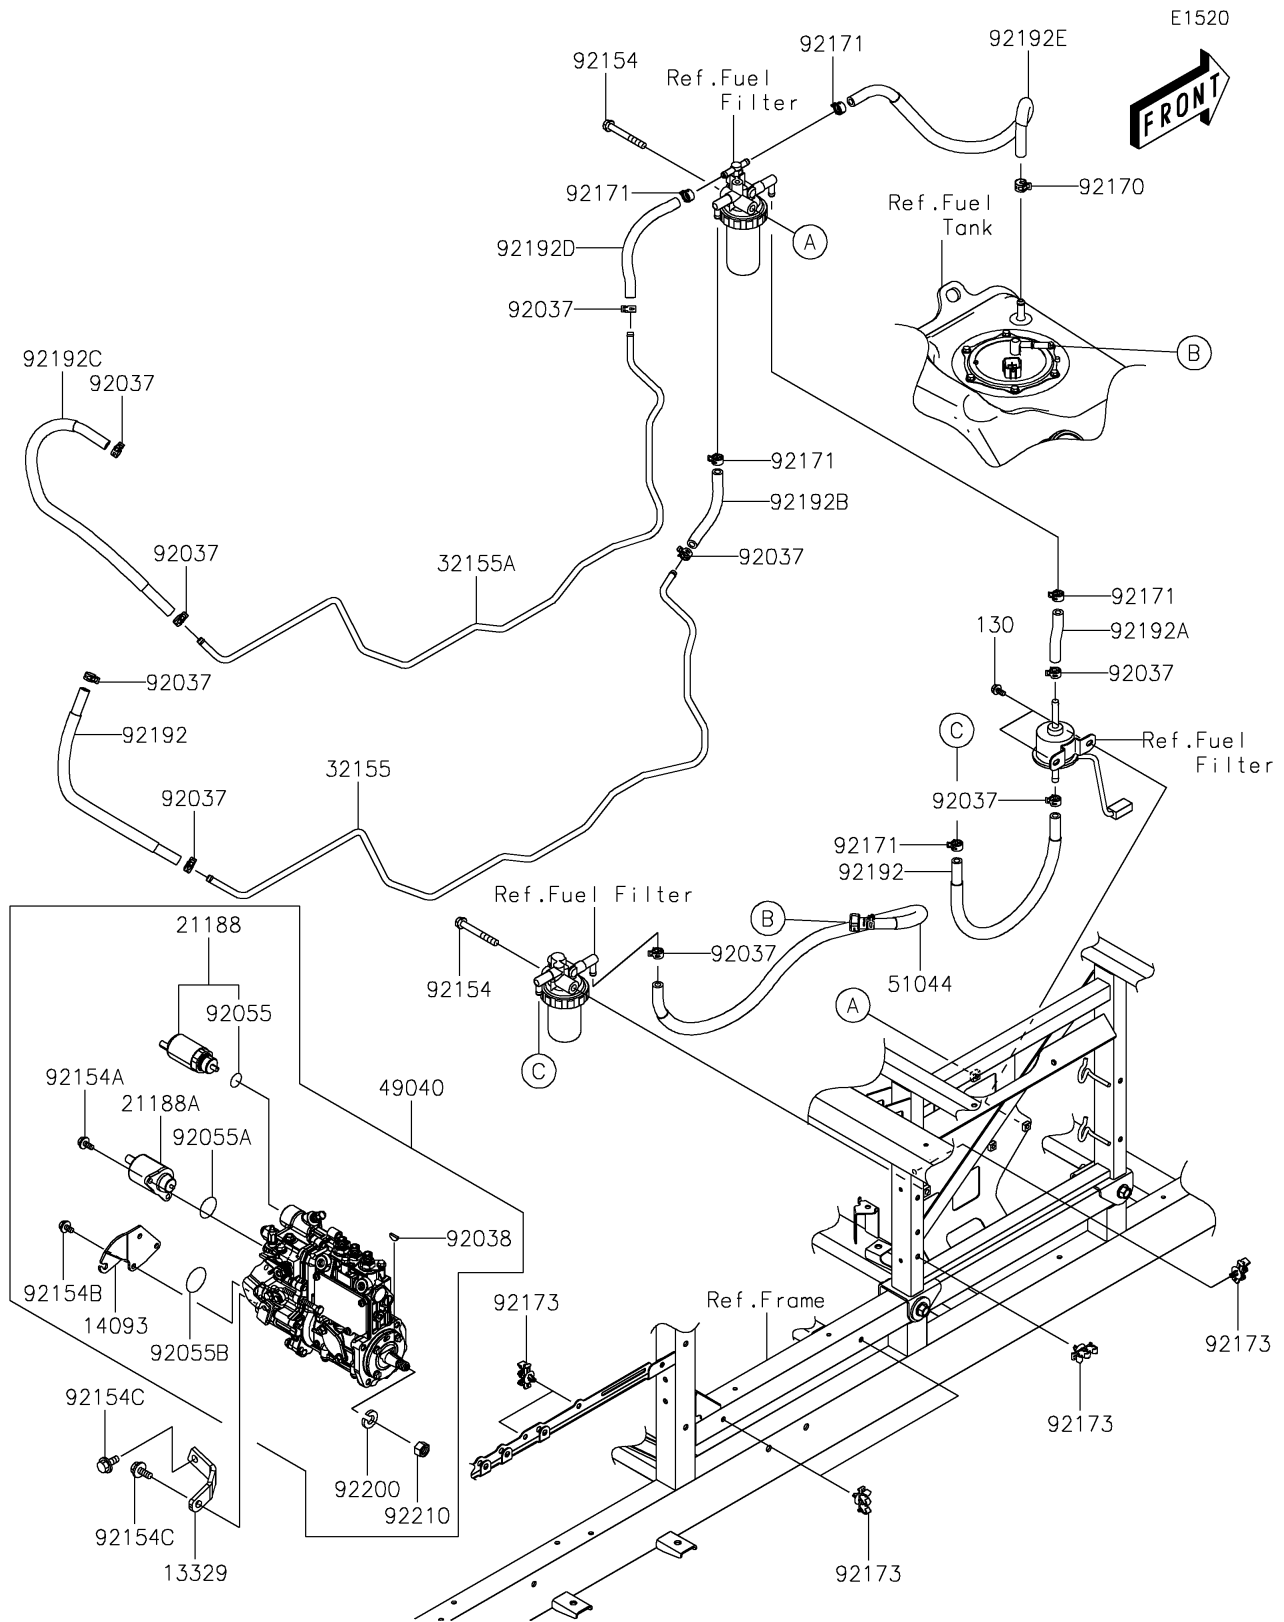

2019 MULE PRO-DXT™ EPS LE

PARTS DIAGRAM

Fuel Pump

2019 MULE PRO-DXT™ EPS LE

PARTS LIST

Fuel Pump

ITEM NAME	PART NUMBER	QUANTITY
-----------	-------------	----------
