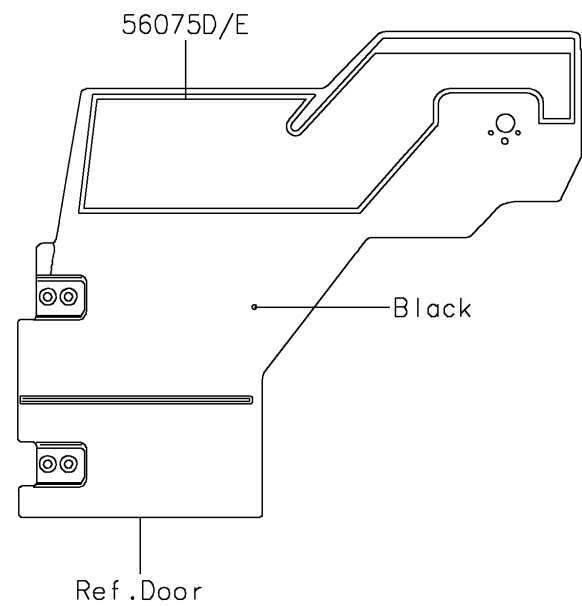

2019 MULE PRO-DXT™ EPS LE

PARTS DIAGRAM

Decals

F2861

2019 MULE PRO-DXT™ EPS LE

PARTS LIST

Decals

ITEM NAME

PART NUMBER

QUANTITY
