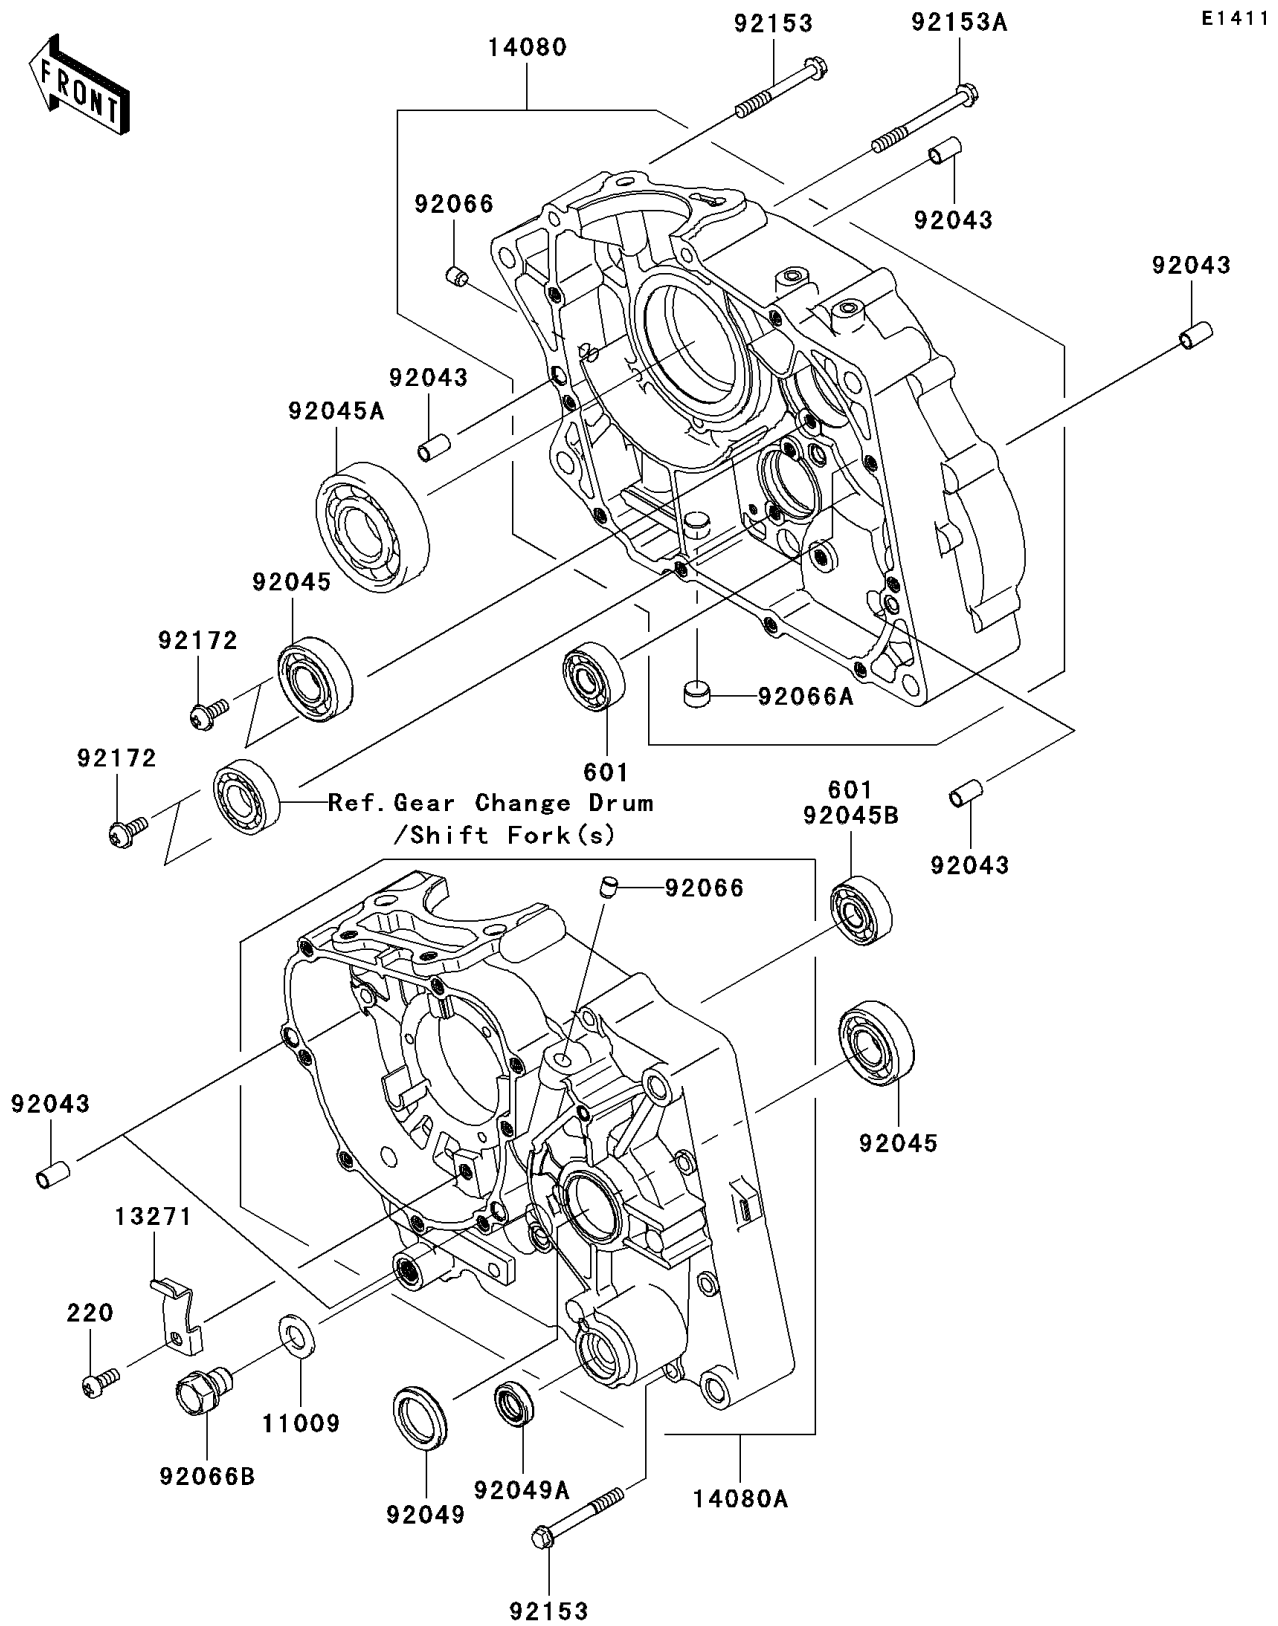

2011 KLX[®]140

PARTS DIAGRAM

Crankcase

2011 KLX[®]140

PARTS LIST

Crankcase

ITEM NAME

PART NUMBER

QUANTITY
