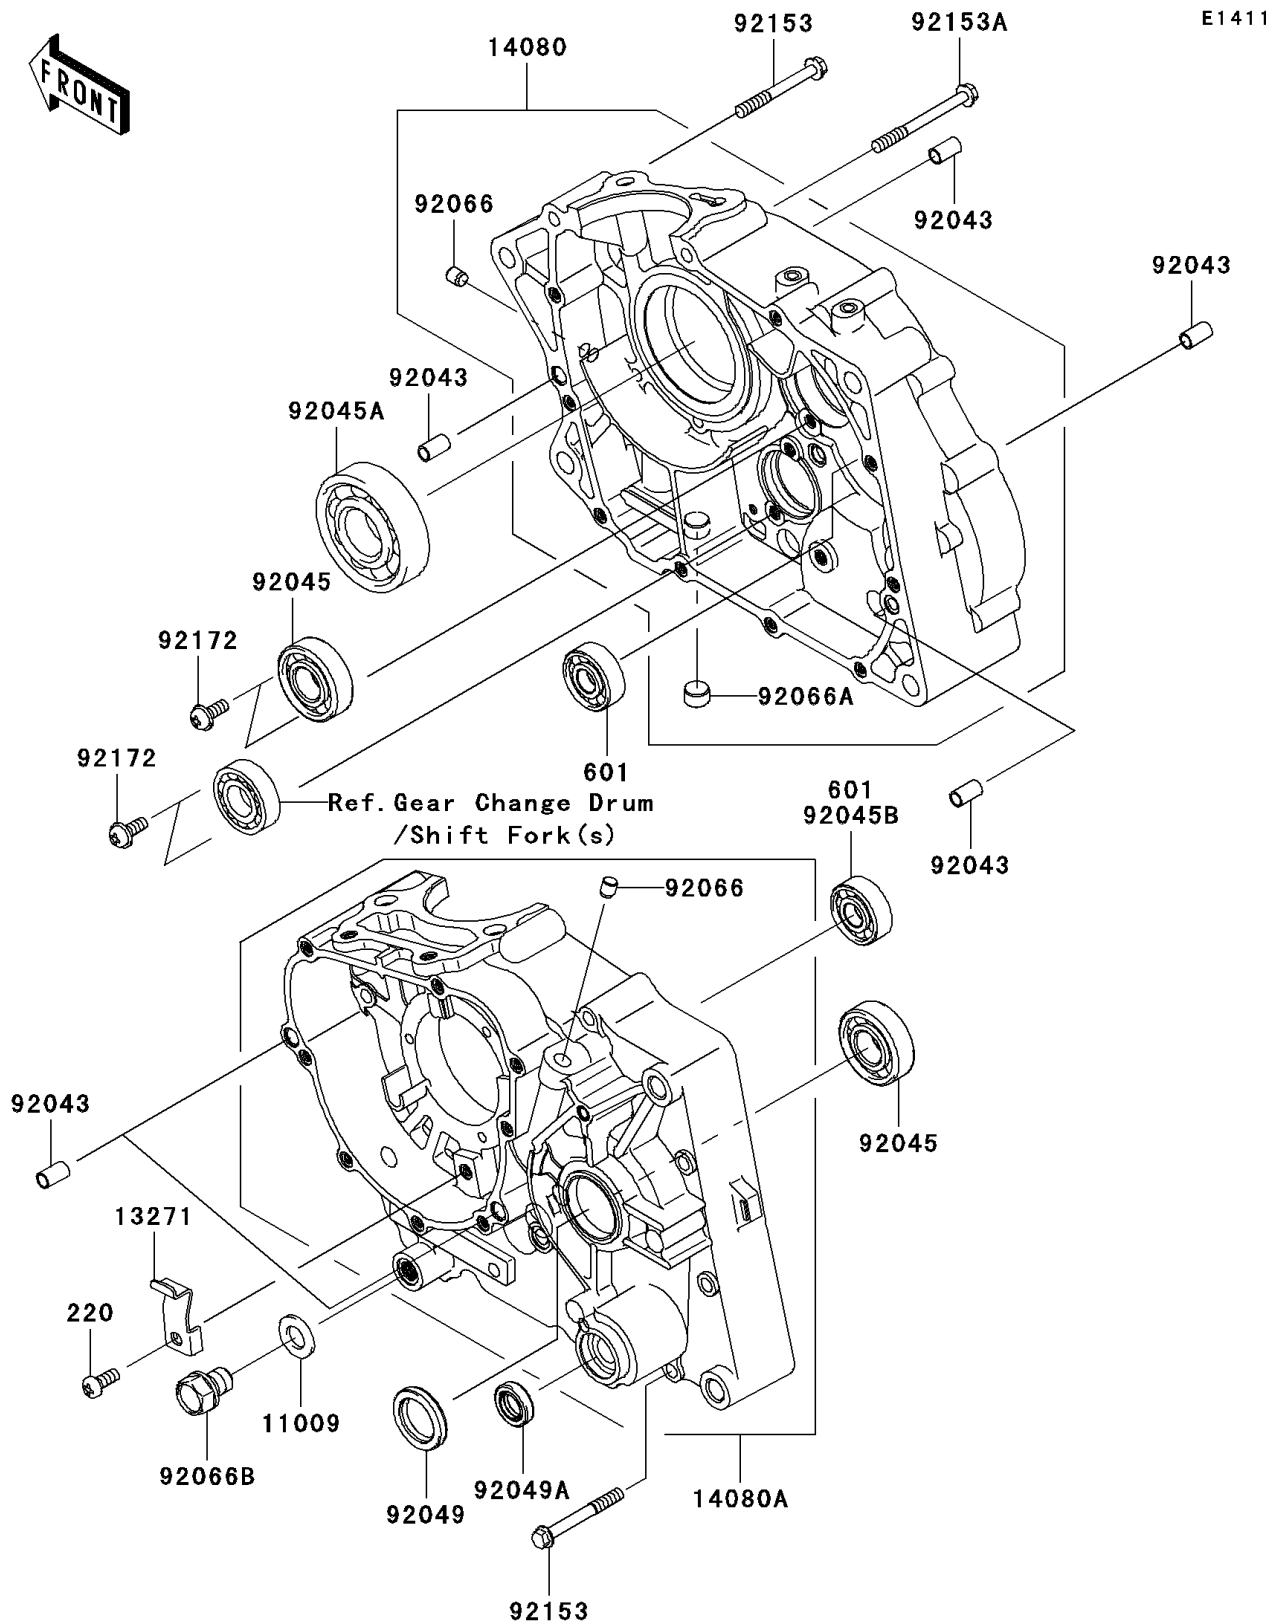

2008 KLX[®]140

PARTS DIAGRAM

Crankcase

2008 KLX[®]140

PARTS LIST

Crankcase

Kawasaki

Let the Good Times Roll[®]

ITEM NAME

PART NUMBER

QUANTITY
