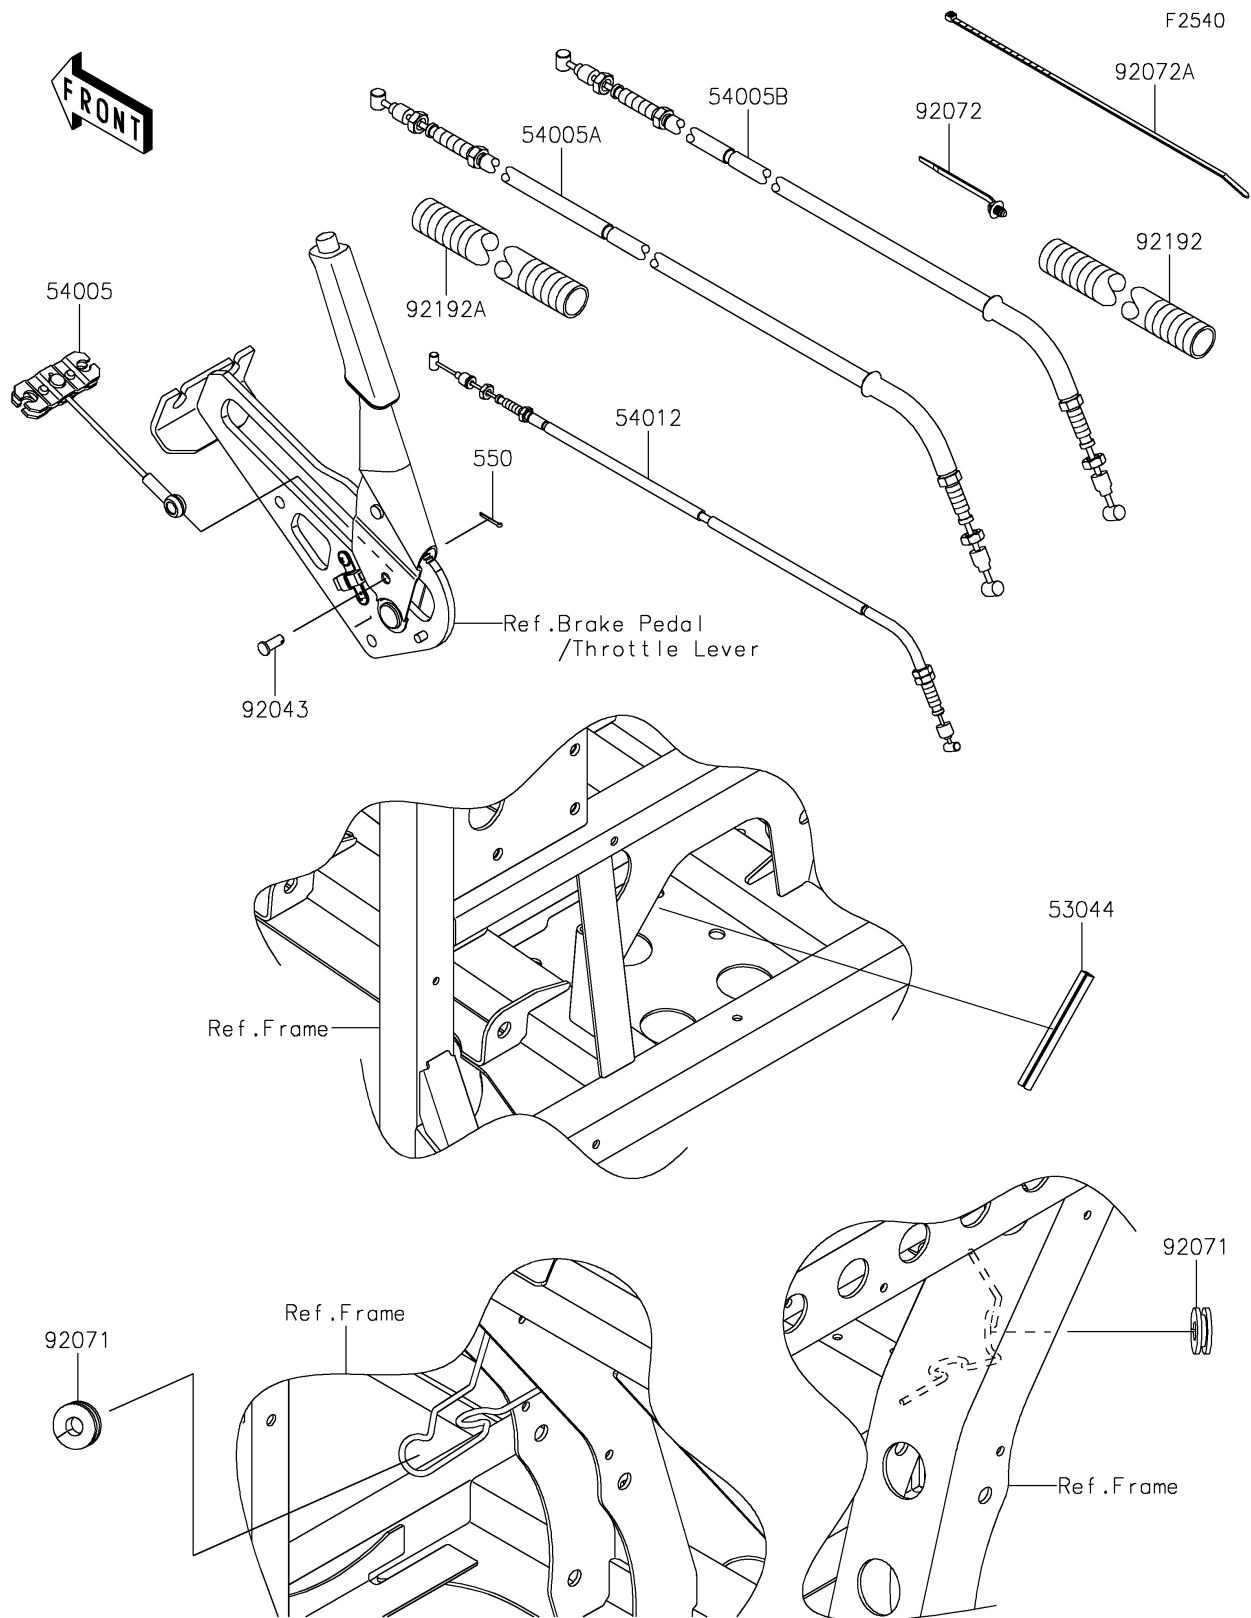

2019 MULE PRO-DXT™ EPS LE

PARTS DIAGRAM

Cables

2019 MULE PRO-DXT™ EPS LE

PARTS LIST

Cables

ITEM NAME

PART NUMBER

QUANTITY
