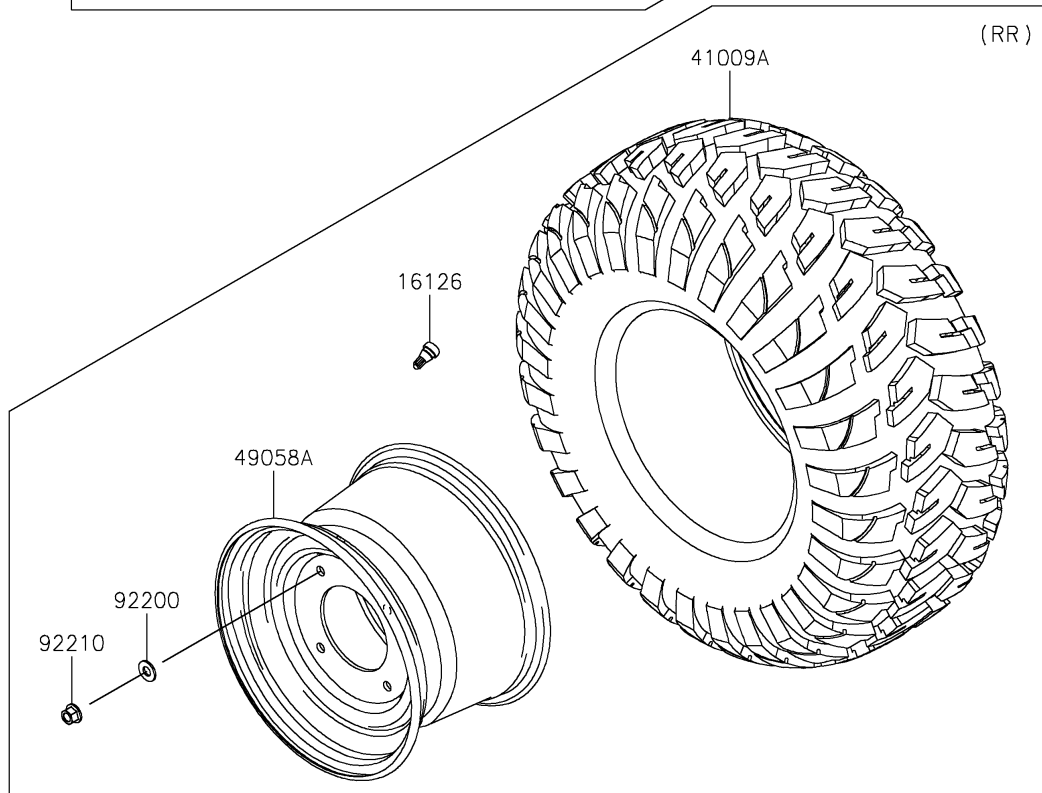

2019 MULE PRO-DXT™ EPS LE

PARTS DIAGRAM

Wheels/Tires

2019 MULE PRO-DXT™ EPS LE

PARTS LIST

Wheels/Tires

ITEM NAME

PART NUMBER

QUANTITY
