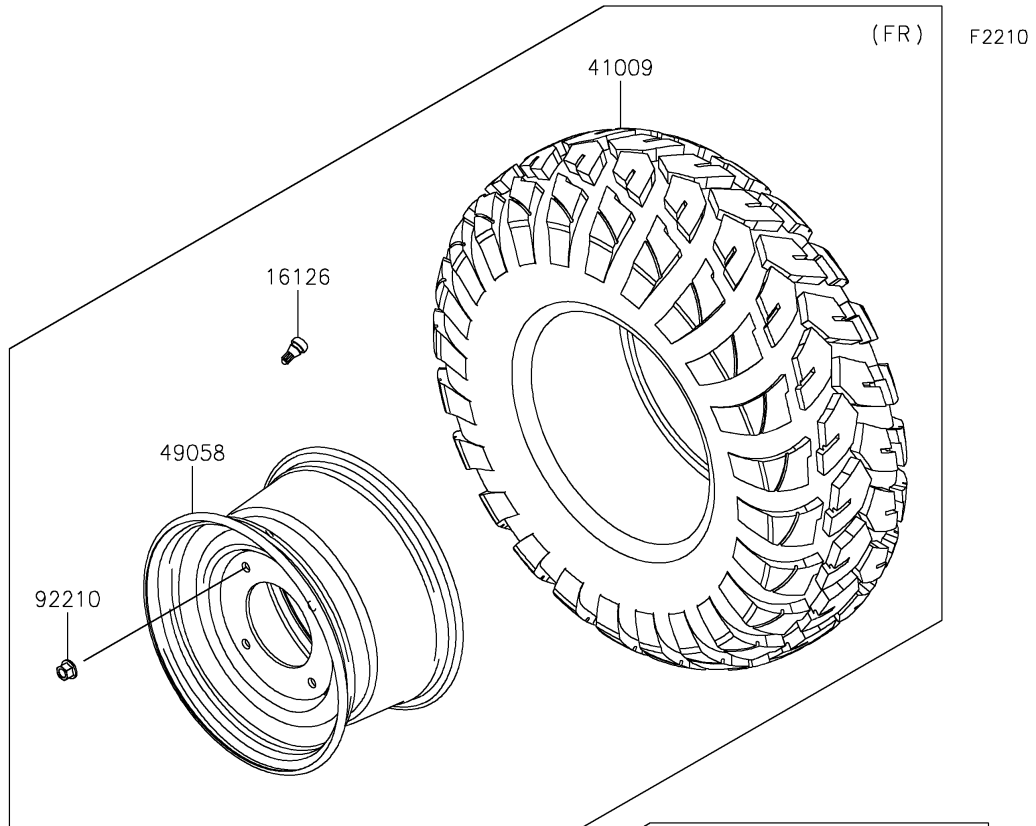

2019 MULE PRO-DXT™ EPS LE

PARTS DIAGRAM

Wheels/Tires

2019 MULE PRO-DXT™ EPS LE

PARTS LIST

Wheels/Tires

ITEM NAME

PART NUMBER

QUANTITY
