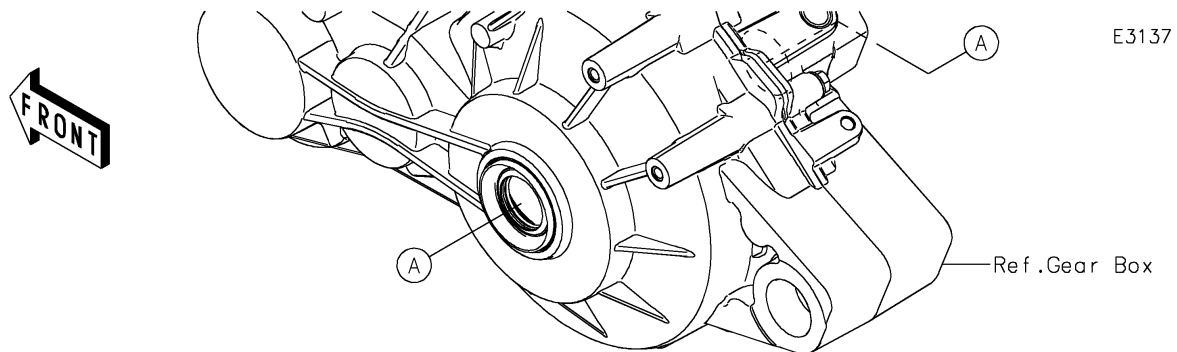

2019 MULE PRO-DXT™ EPS LE

PARTS DIAGRAM

Drive Shaft-Rear

2019 MULE PRO-DXT™ EPS LE

PARTS LIST

Drive Shaft-Rear

ITEM NAME	PART NUMBER	QUANTITY
-----------	-------------	----------
