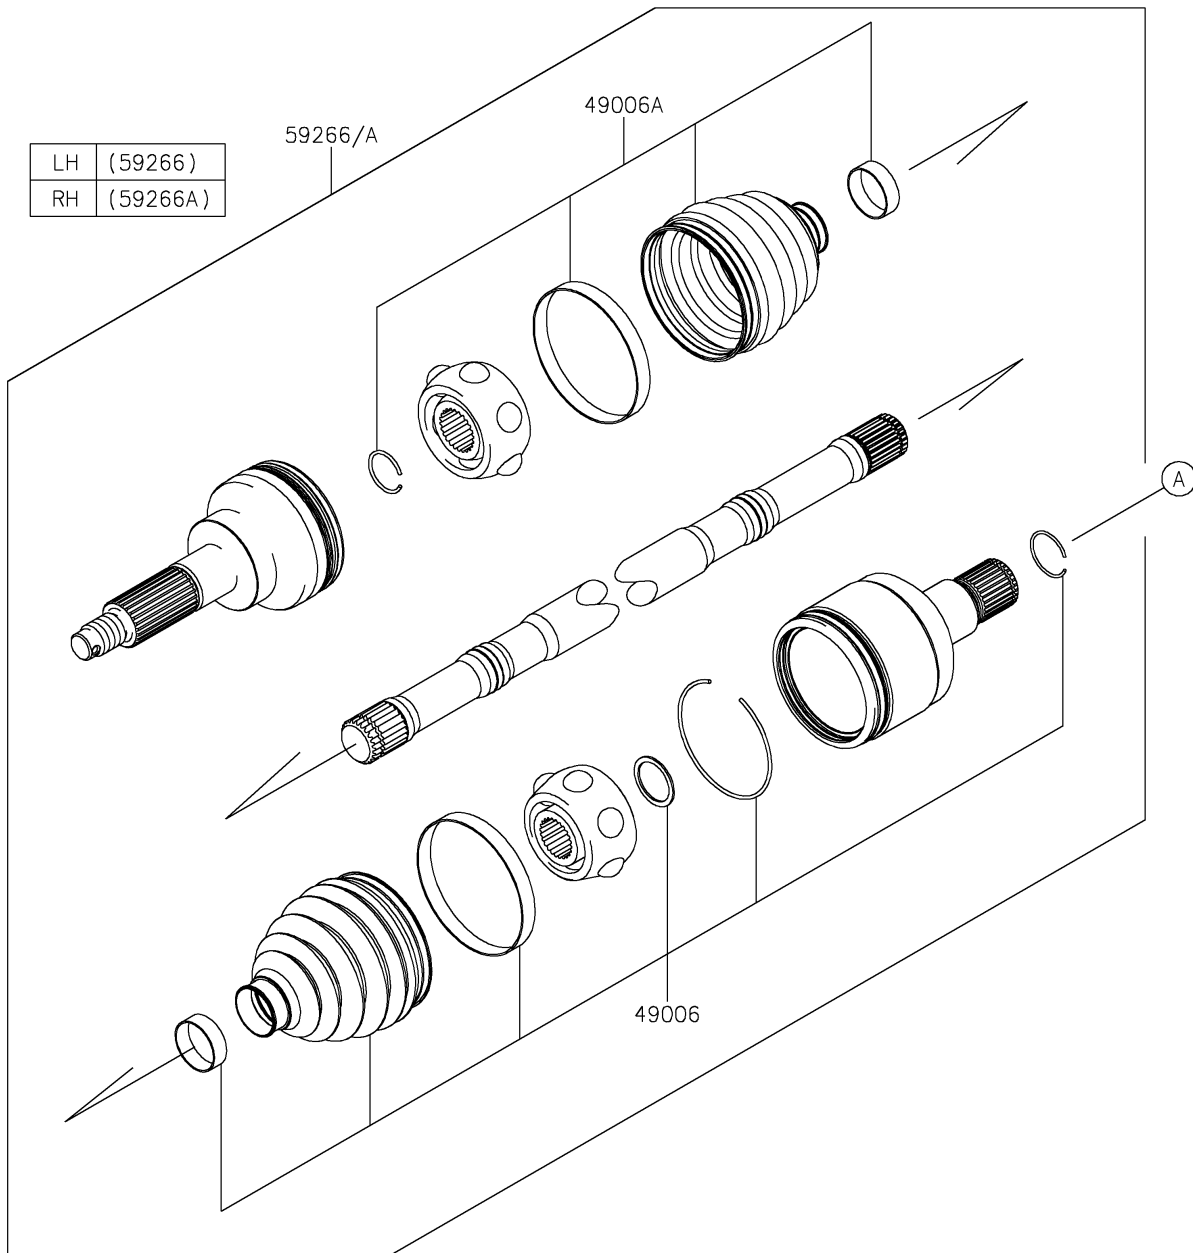

2019 MULE PRO-DXT™ EPS LE

PARTS DIAGRAM

Drive Shaft-Rear

2019 MULE PRO-DXT™ EPS LE

PARTS LIST

Drive Shaft-Rear

ITEM NAME	PART NUMBER	QUANTITY
-----------	-------------	----------
