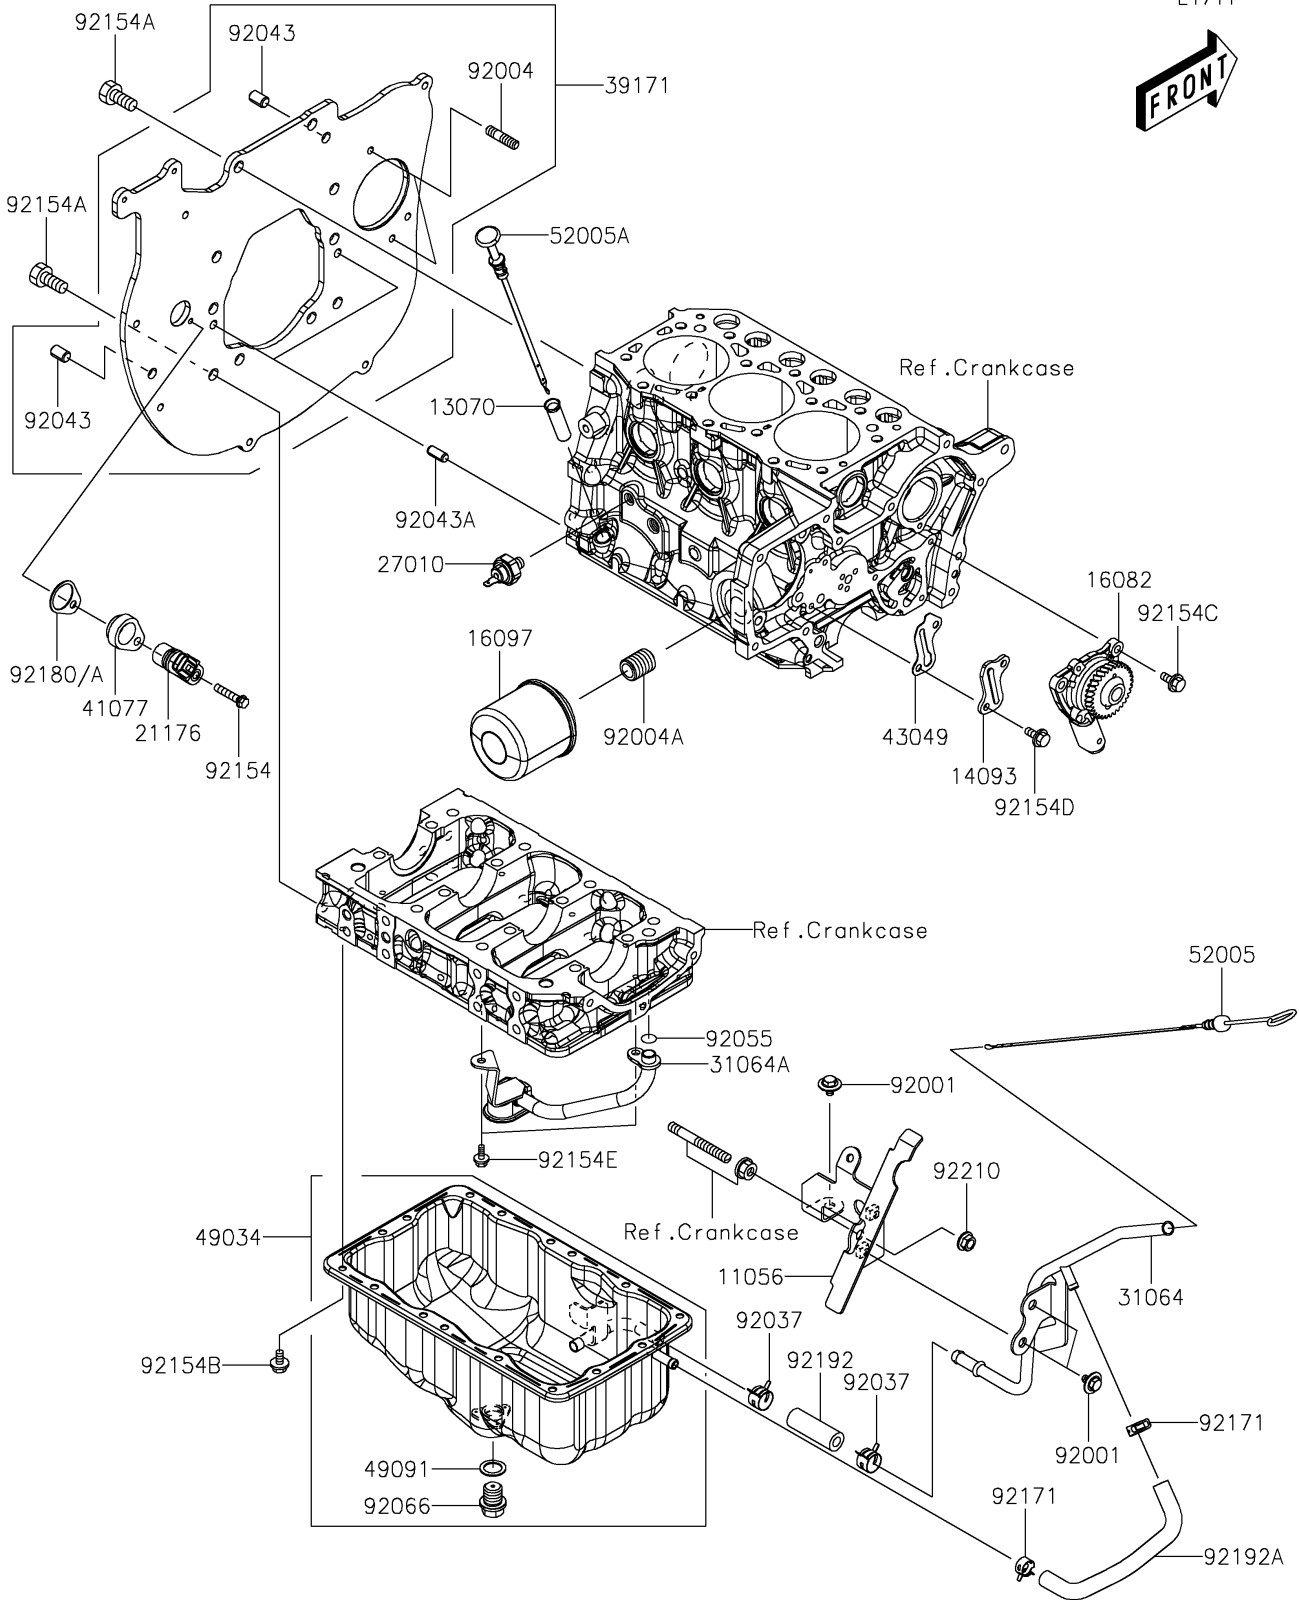

2019 MULE PRO-DXT™ EPS LE

PARTS DIAGRAM

Oil Pan/Oil Filter

E1711

2019 MULE PRO-DXT™ EPS LE

PARTS LIST

Oil Pan/Oil Filter

ITEM NAME	PART NUMBER	QUANTITY
-----------	-------------	----------
