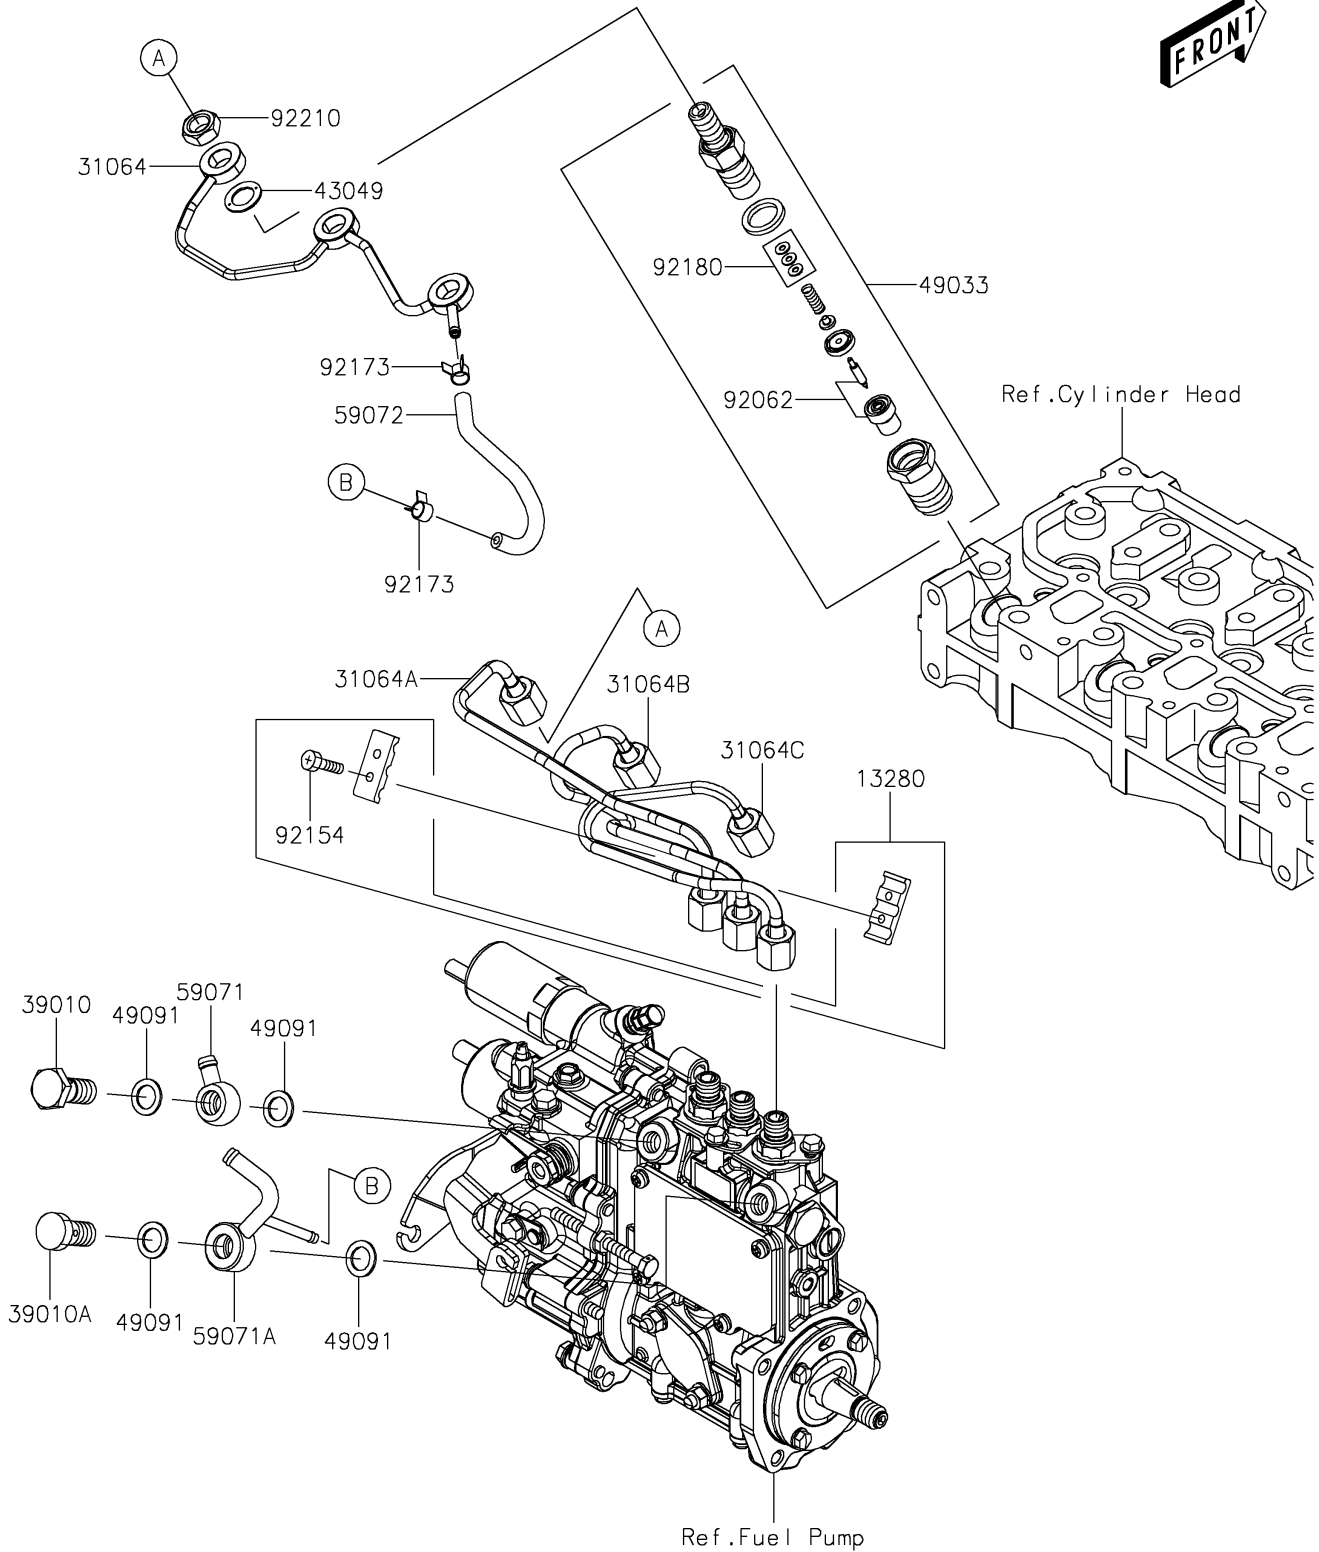

2019 MULE PRO-DXT™ EPS LE

PARTS DIAGRAM

Fuel Injection

E1530

2019 MULE PRO-DXT™ EPS LE

PARTS LIST Fuel Injection

ITEM NAME	PART NUMBER	QUANTITY
-----------	-------------	----------
