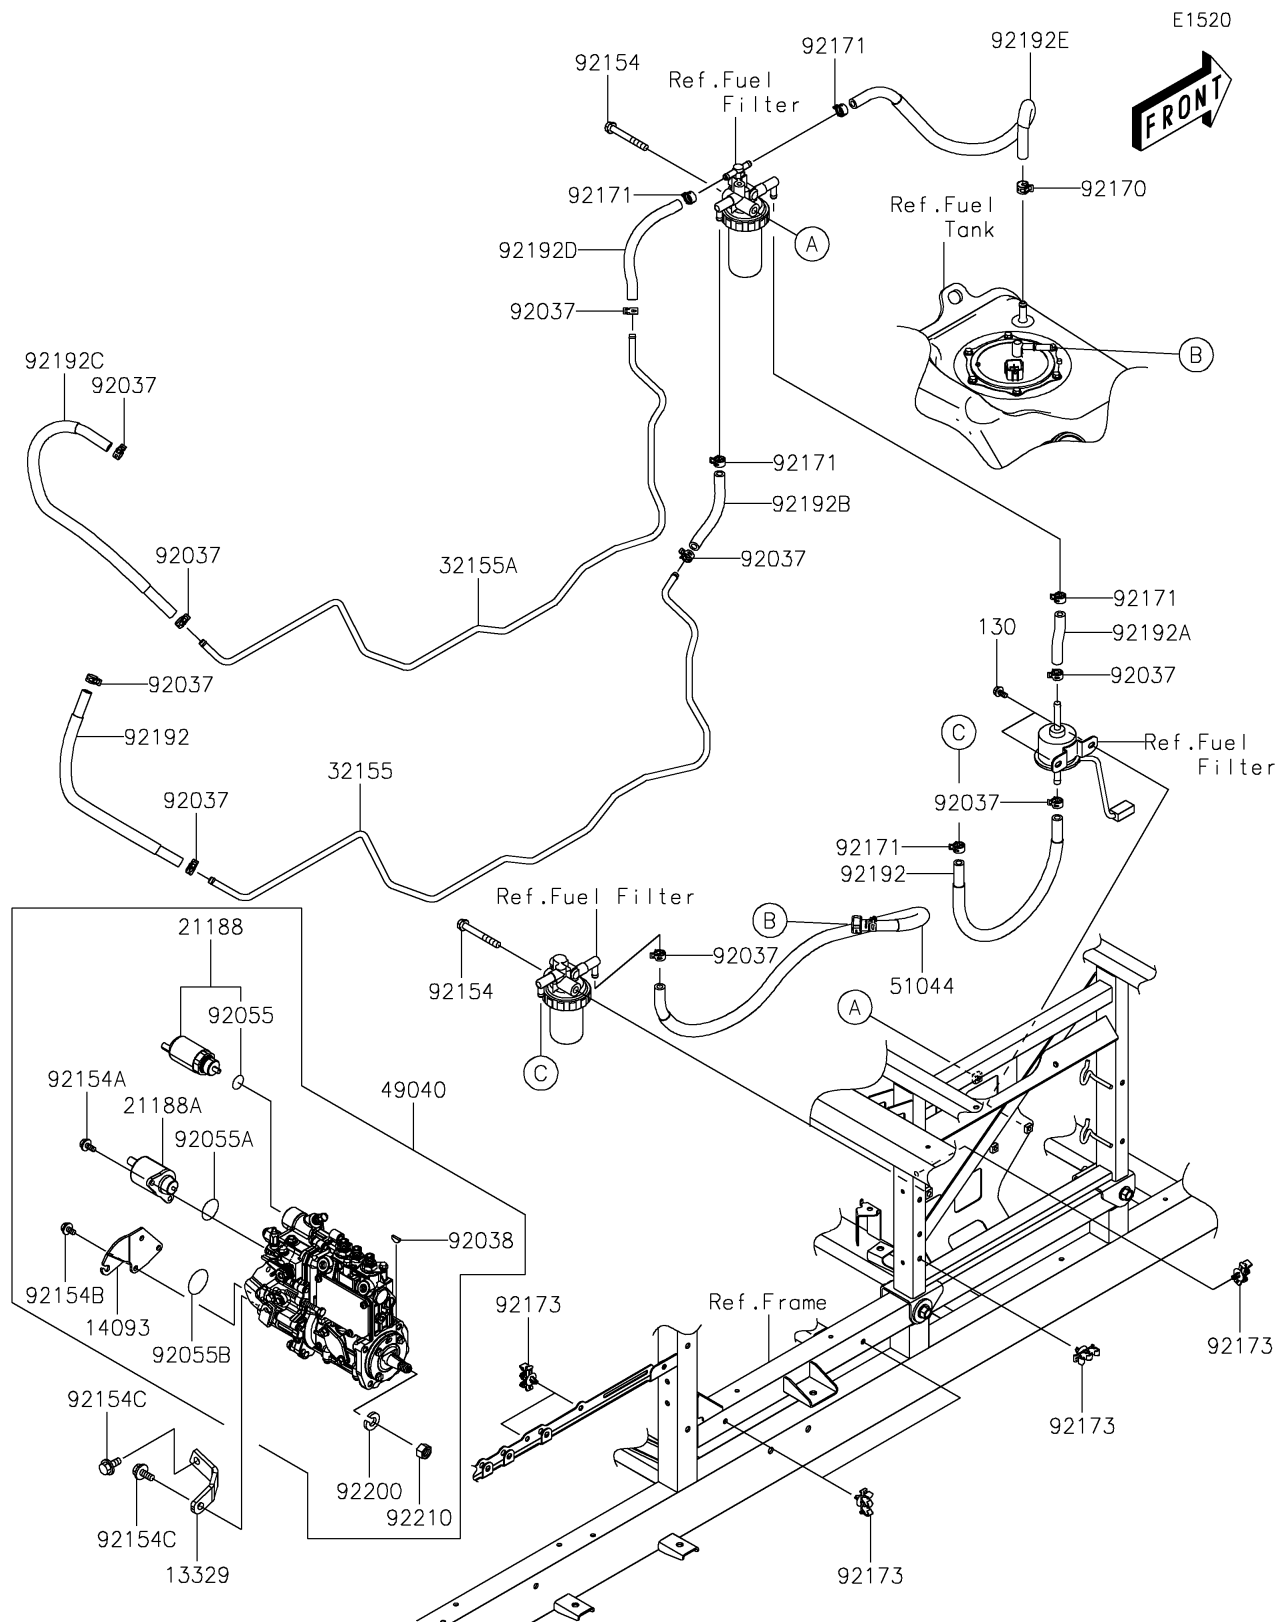

2019 MULE PRO-DXT™ EPS LE

PARTS DIAGRAM

Fuel Pump

2019 MULE PRO-DXT™ EPS LE

PARTS LIST

Fuel Pump

ITEM NAME	PART NUMBER	QUANTITY
-----------	-------------	----------
