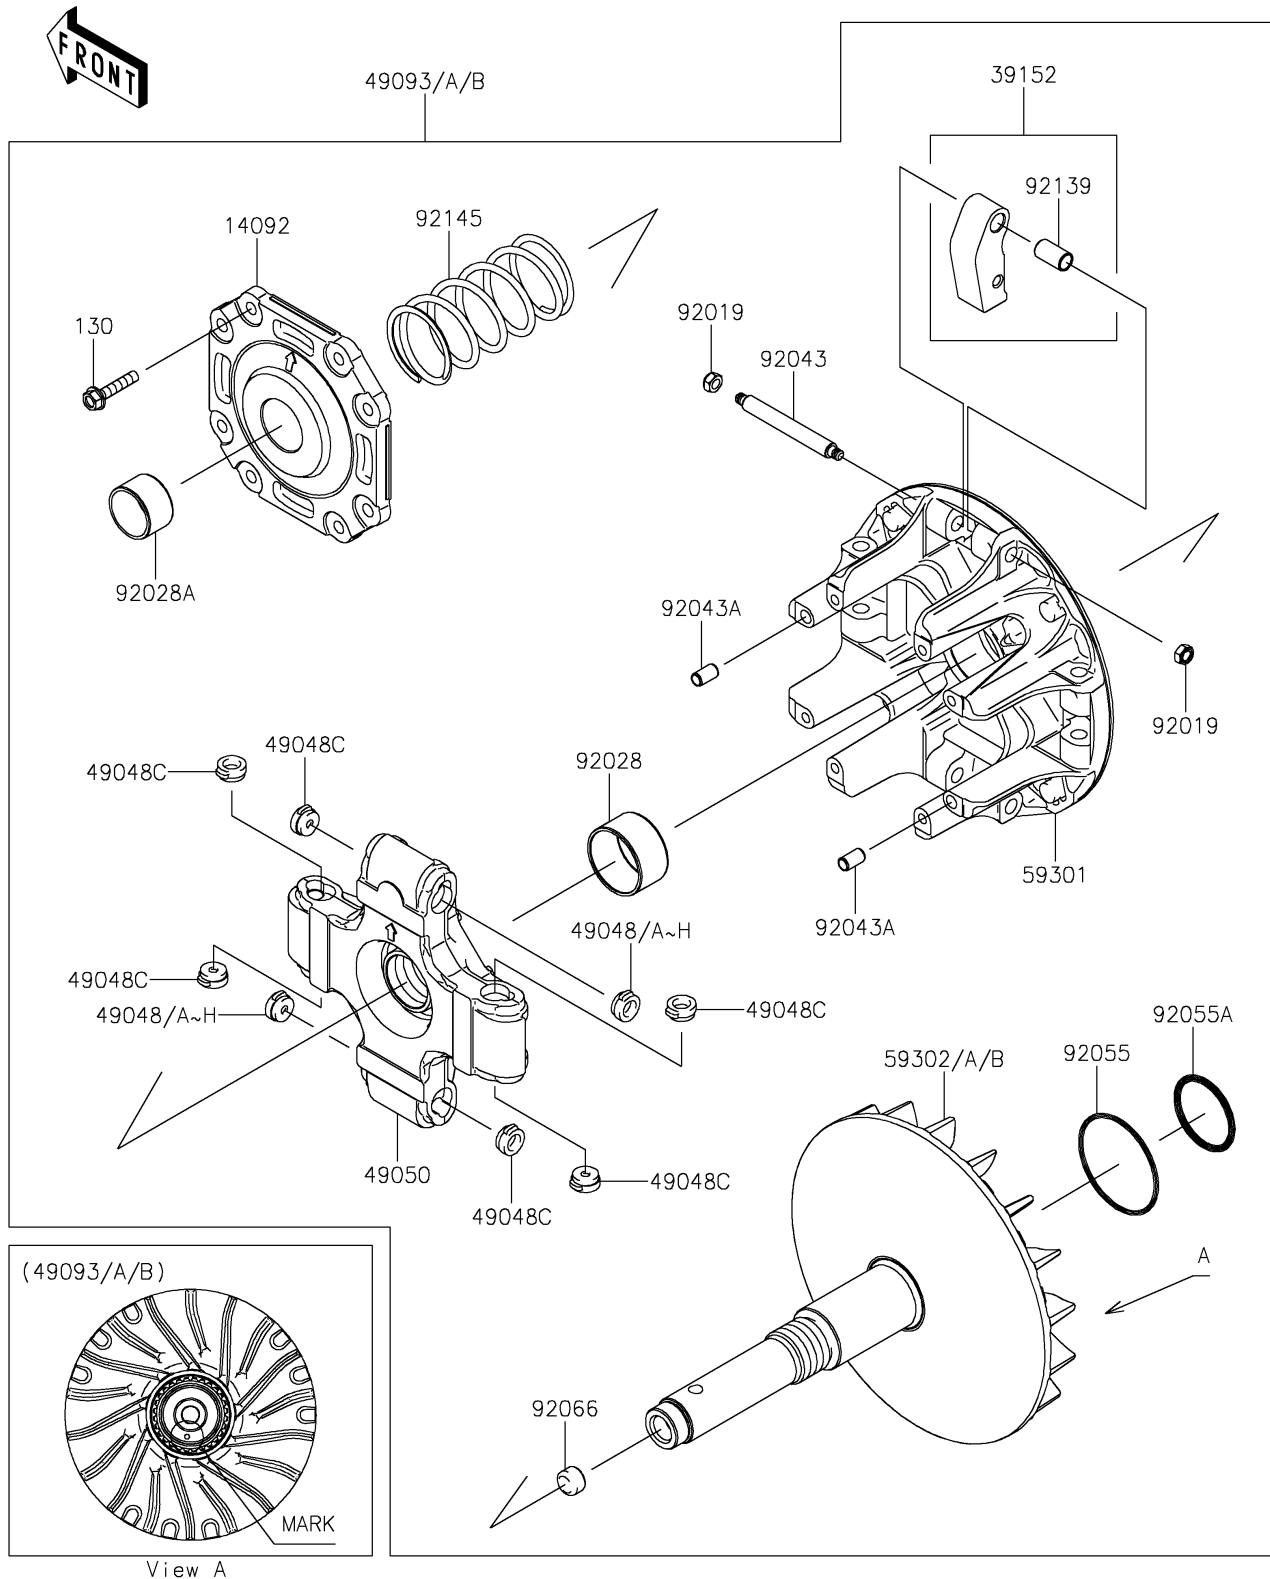

2019 MULE PRO-DXT™ EPS LE

PARTS DIAGRAM

Drive Converter

E1391

2019 MULE PRO-DXT™ EPS LE

PARTS LIST

Drive Converter

ITEM NAME

PART NUMBER

QUANTITY
