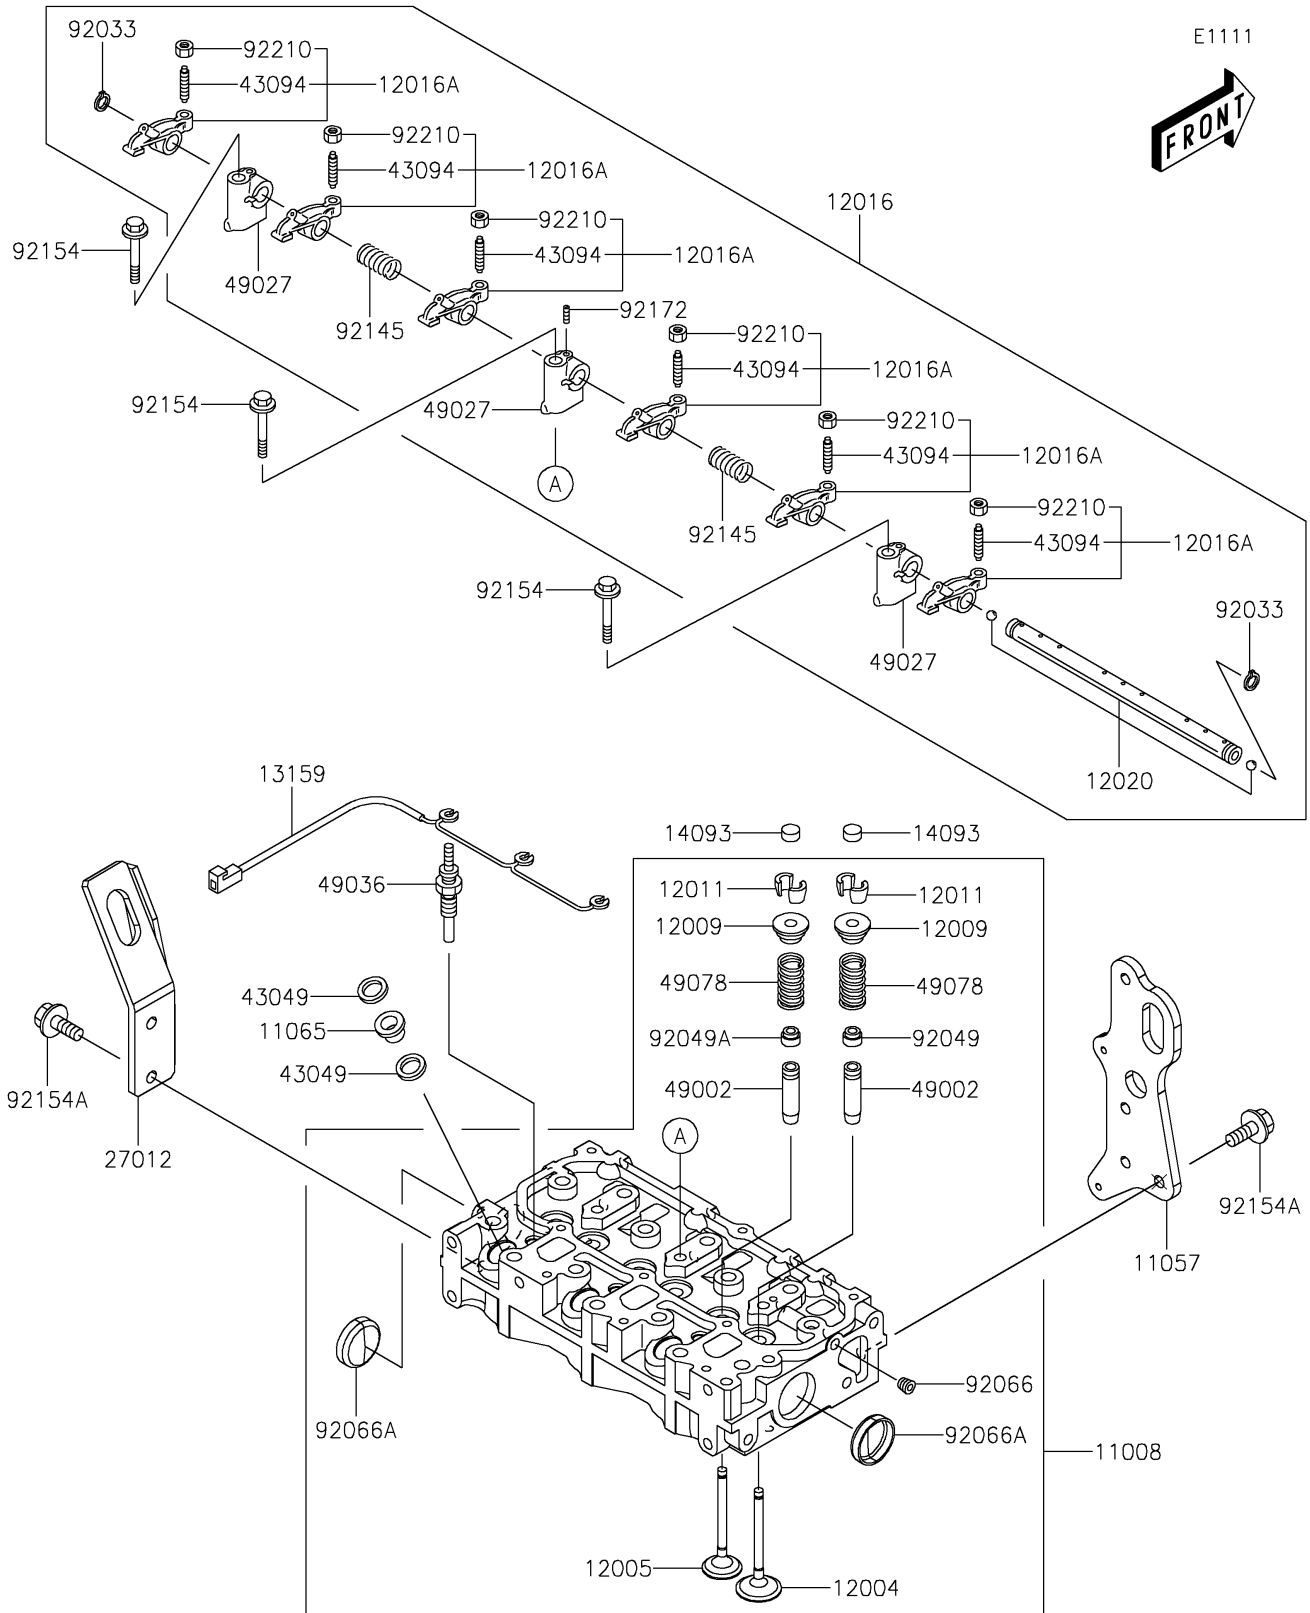

2019 MULE PRO-DXT™ EPS LE

PARTS DIAGRAM

Cylinder Head

2019 MULE PRO-DXT™ EPS LE

PARTS LIST

Cylinder Head

ITEM NAME

PART NUMBER

QUANTITY
