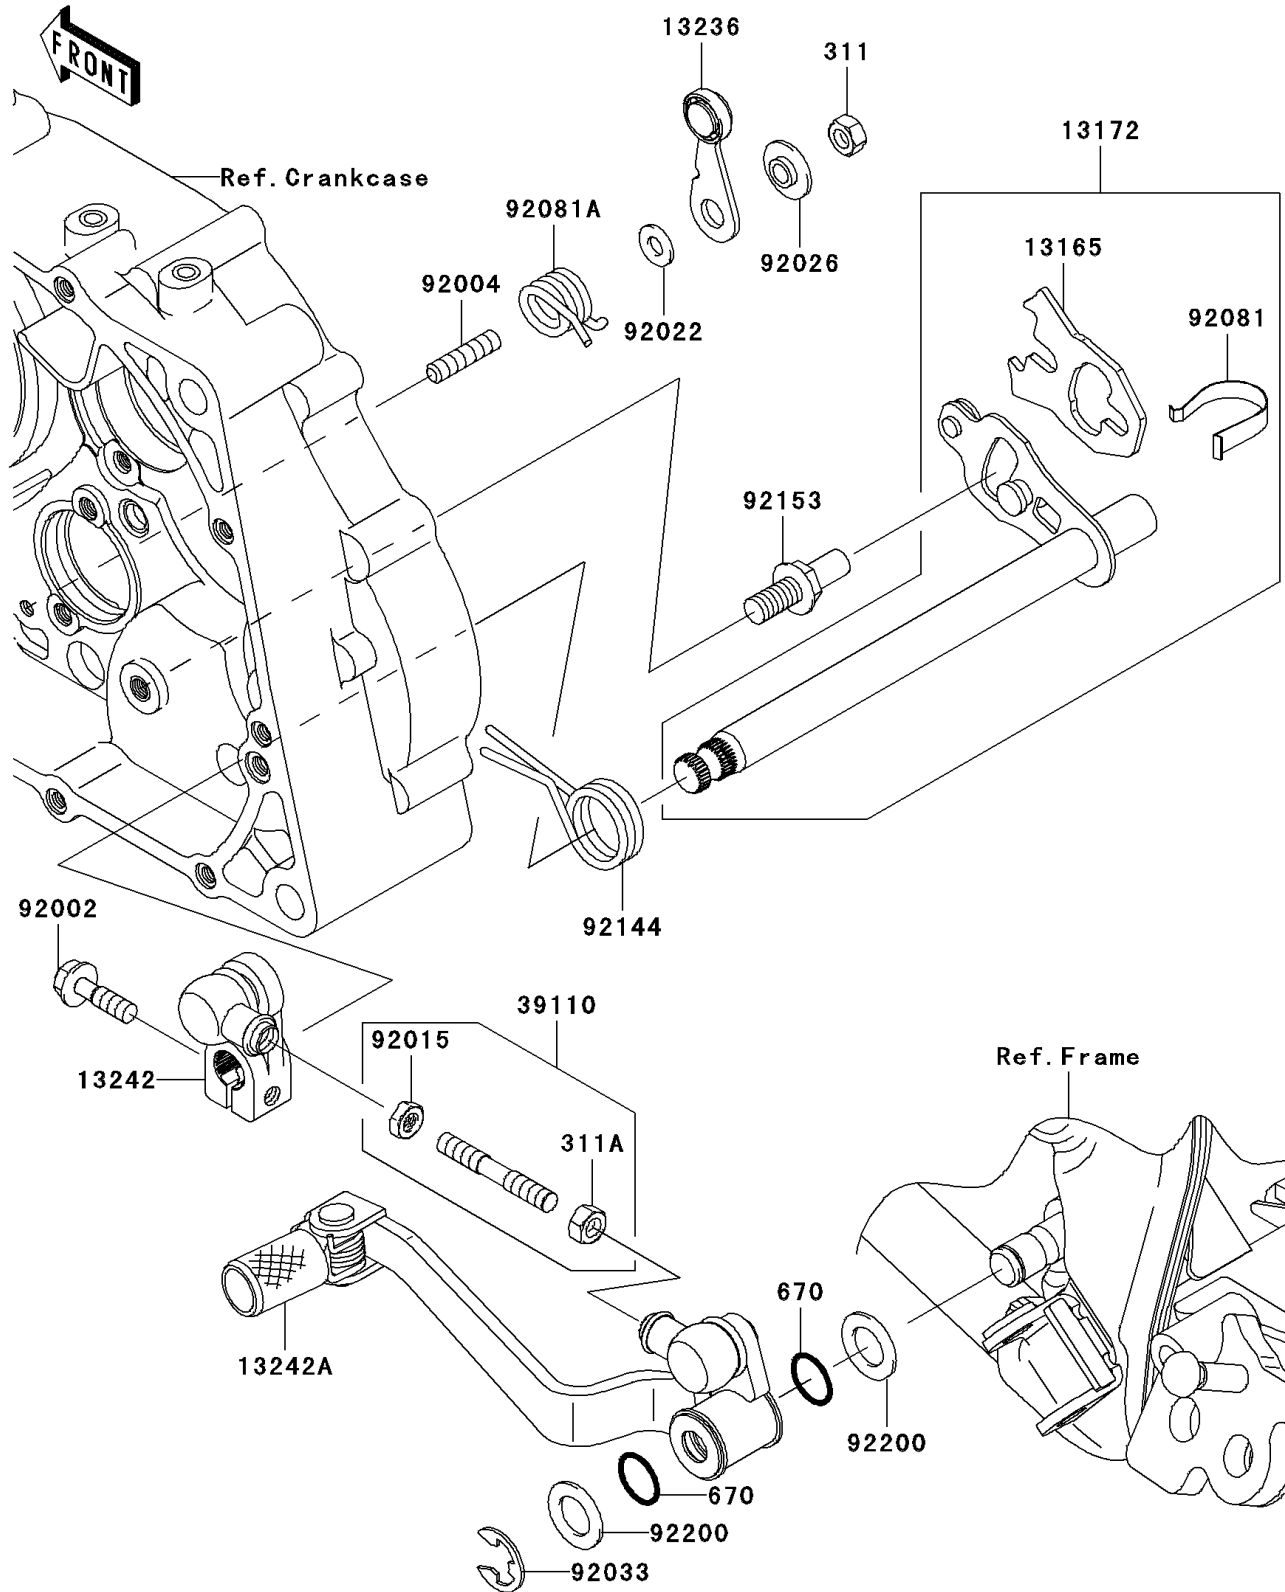

2011 KLX[®]140

PARTS DIAGRAM

Gear Change Mechanism

E1370

2011 KLX[®]140

PARTS LIST

Gear Change Mechanism

ITEM NAME

PART NUMBER

QUANTITY
