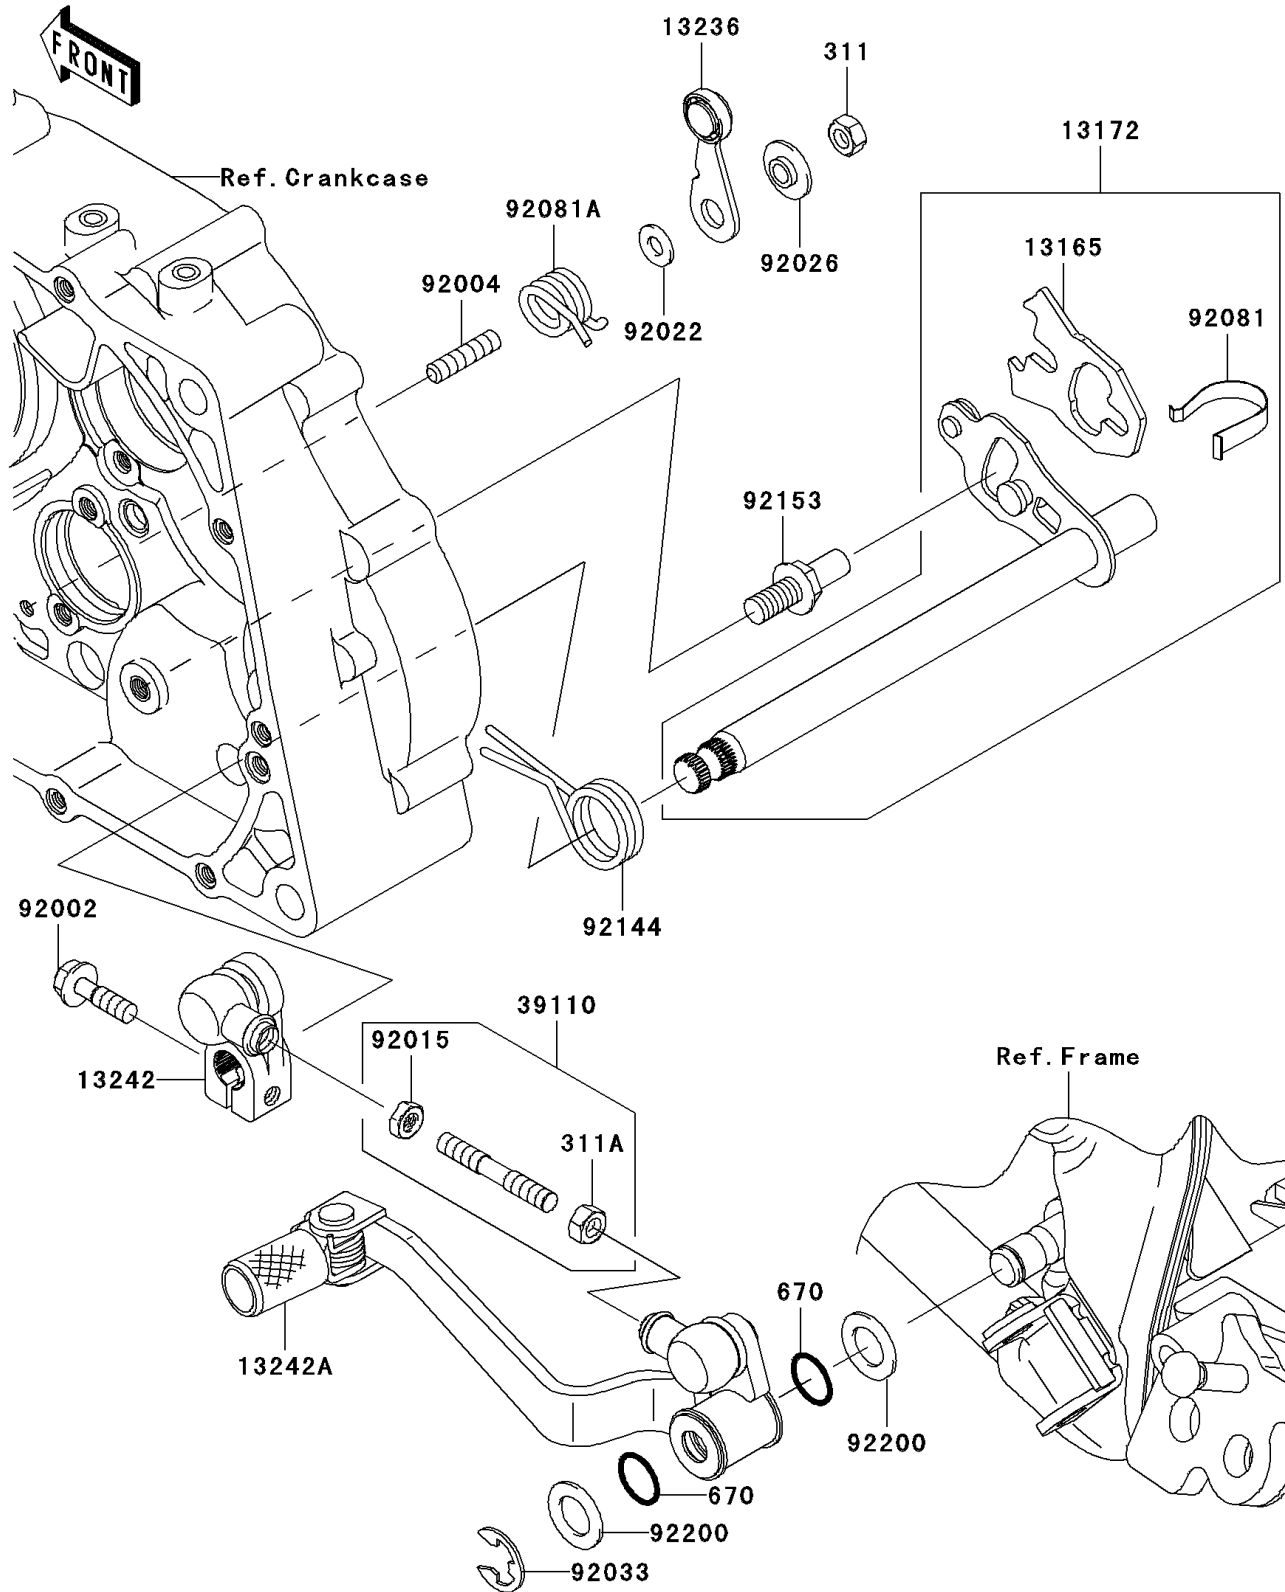

2008 KLX[®]140

PARTS DIAGRAM

Gear Change Mechanism

E1370

2008 KLX[®]140

PARTS LIST

Gear Change Mechanism

ITEM NAME

PART NUMBER

QUANTITY
