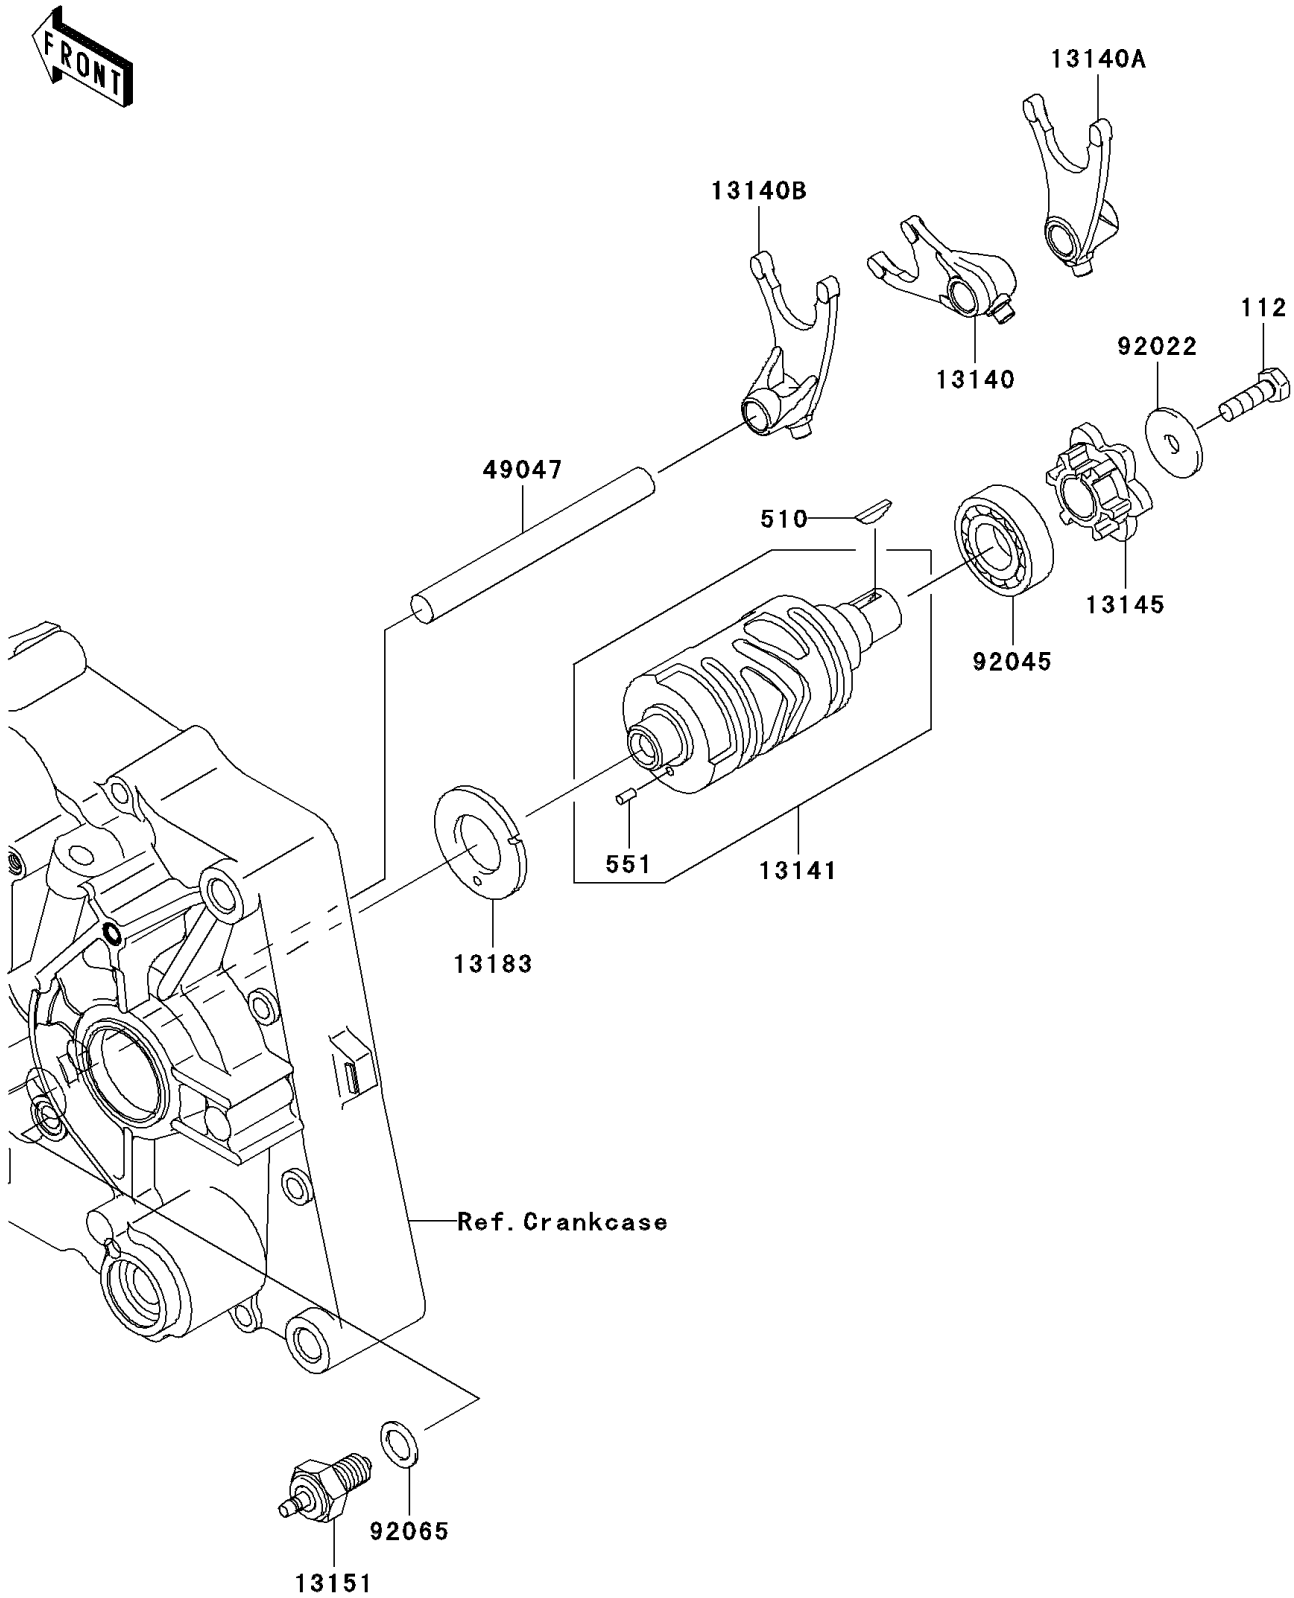

2011 KLX[®]140

PARTS DIAGRAM

Gear Change Drum/Shift Fork(s)

E1362

2011 KLX[®]140

PARTS LIST

Gear Change Drum/Shift Fork(s)

ITEM NAME

PART NUMBER

QUANTITY
