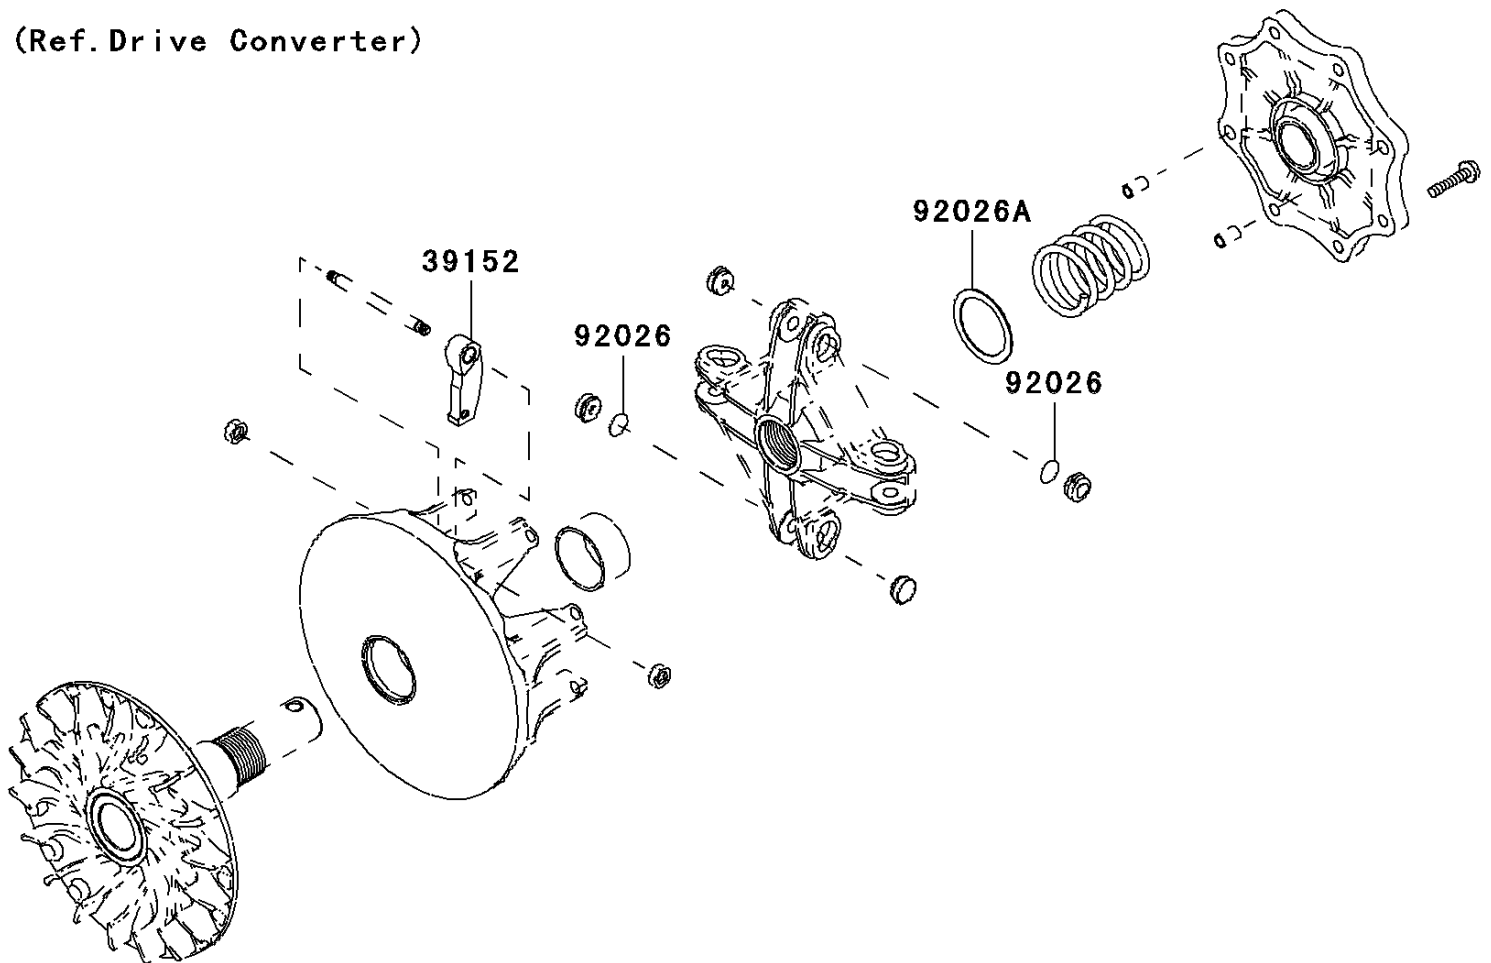

2002 Prairie 650 4X4

PARTS DIAGRAM

Optional Parts(Drive Converter)

F2890A

(Ref. Drive Converter)

2002 Prairie 650 4X4

PARTS LIST

Optional Parts(Drive Converter)

ITEM NAME	PART NUMBER	QUANTITY
WEIGHT-RAMP (Ref # 39152)	39152-1088	4
SPACER,T=0.1 (Ref # 92026)	92026-0038	2
SPACER,39X49.5X1.0 (Ref # 92026A)	92026-1603	1