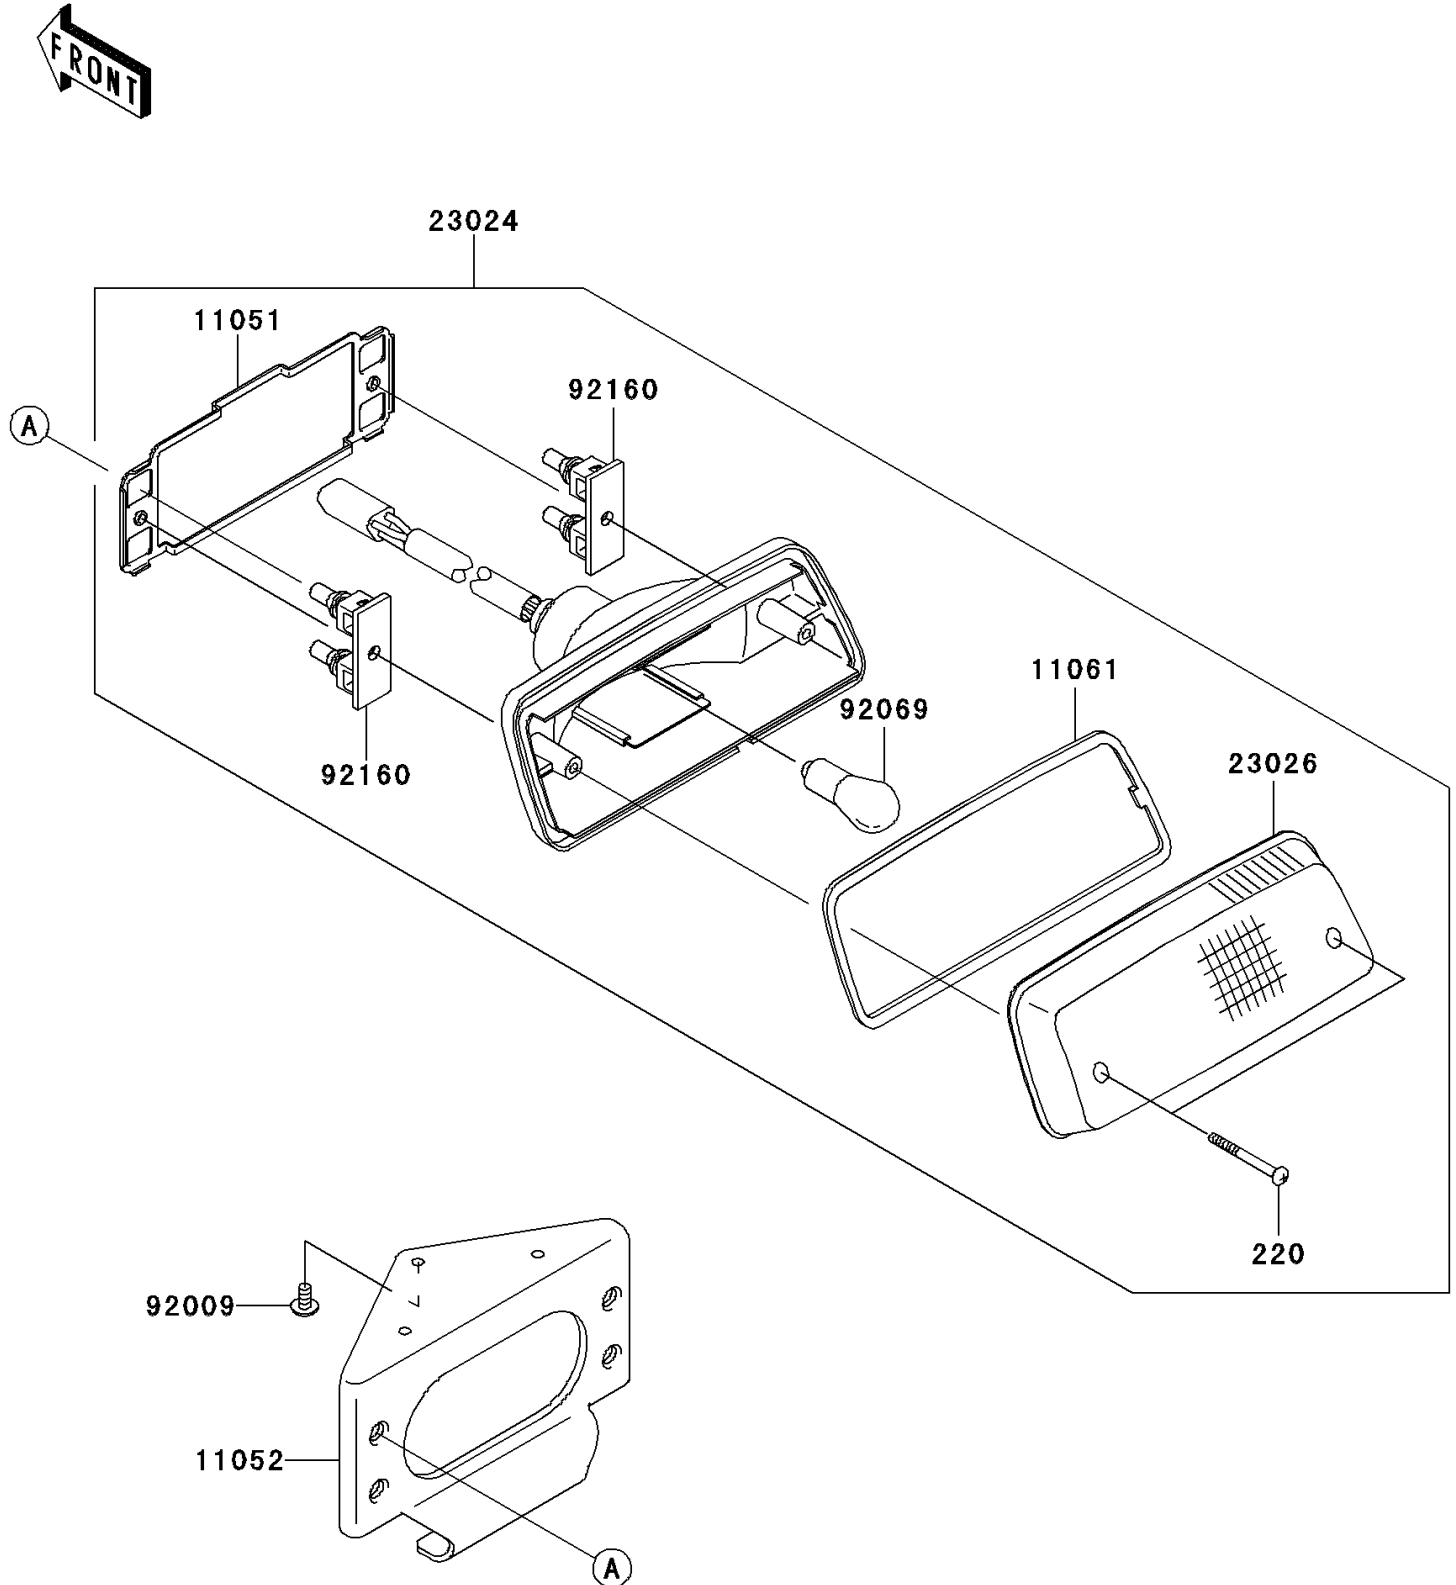

2002 Prairie 650 4X4

PARTS DIAGRAM

Taillight(s)

F2720

2002 Prairie 650 4X4

PARTS LIST

Taillight(s)

ITEM NAME

PART NUMBER

QUANTITY
