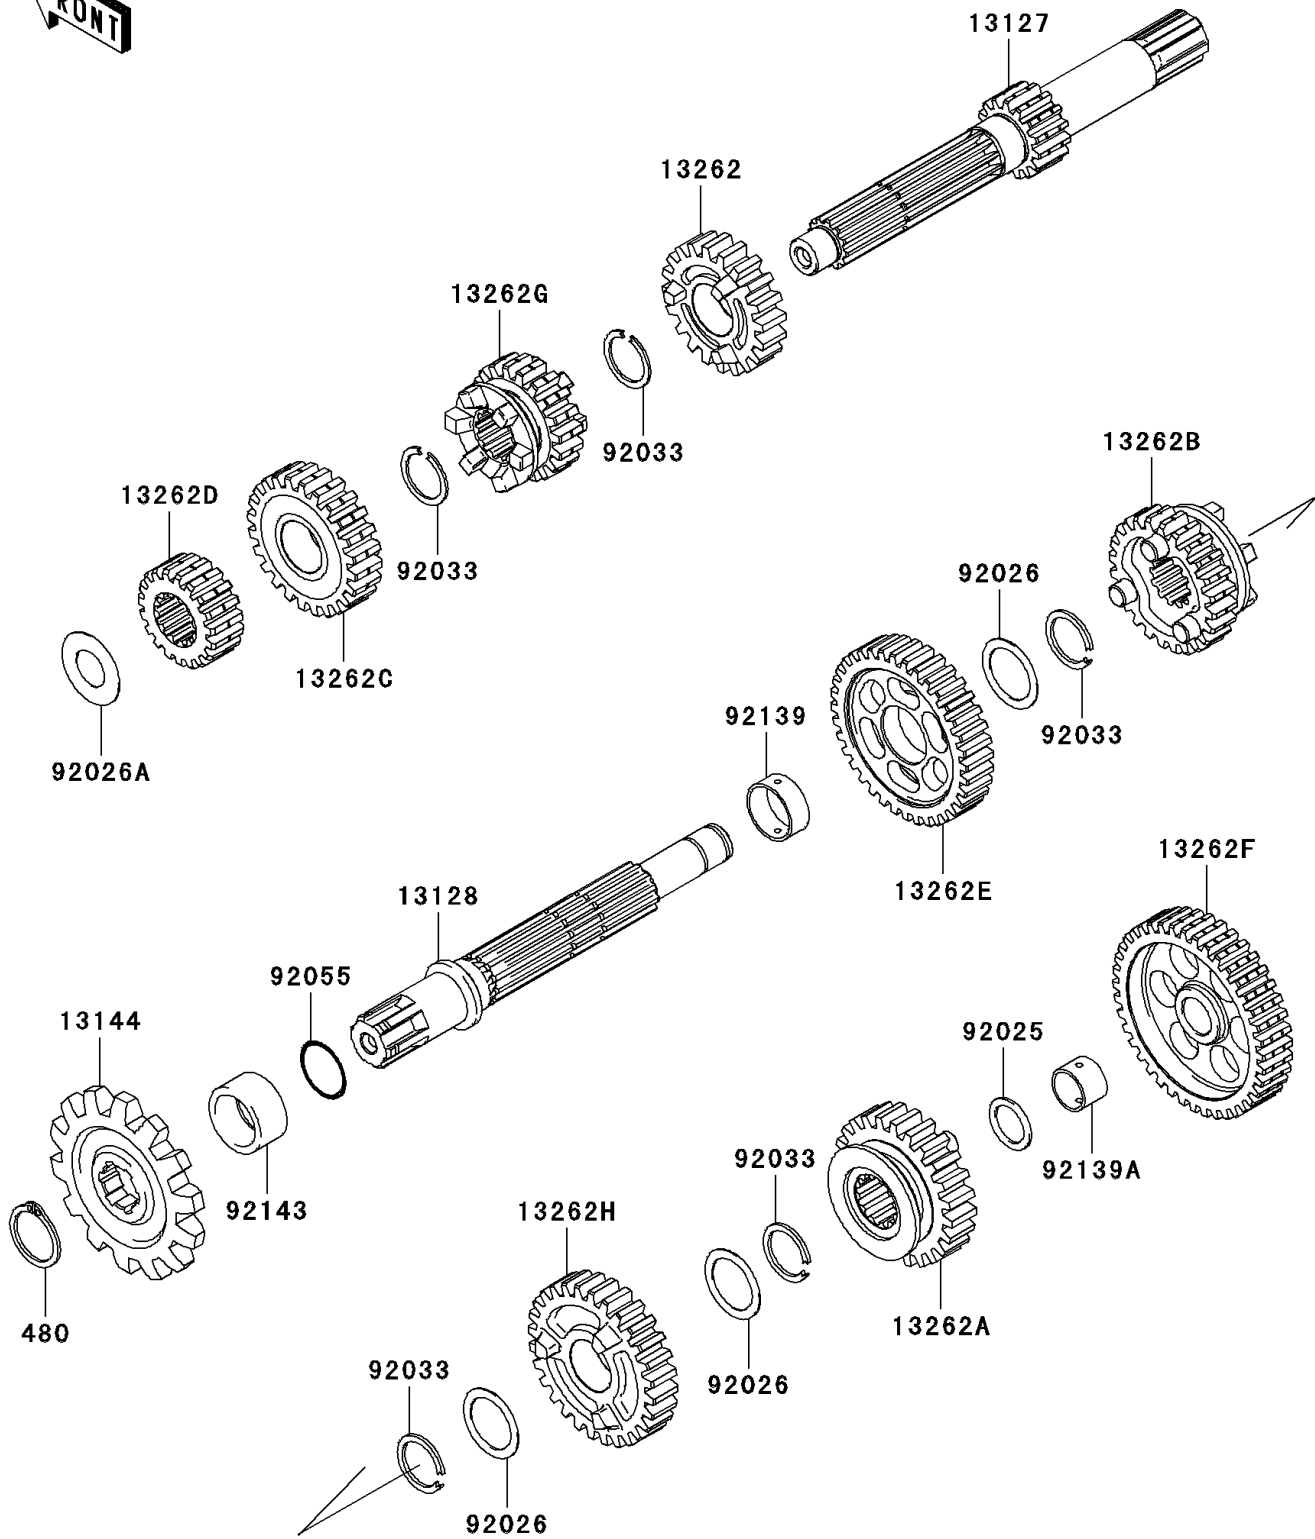

2008 KLX[®]140

PARTS DIAGRAM

Transmission(A8F-A9FA)

E1361

2008 KLX[®]140

PARTS LIST

Transmission(A8F-A9FA)

Kawasaki

Let the Good Times Roll[®]

ITEM NAME

PART NUMBER

QUANTITY
