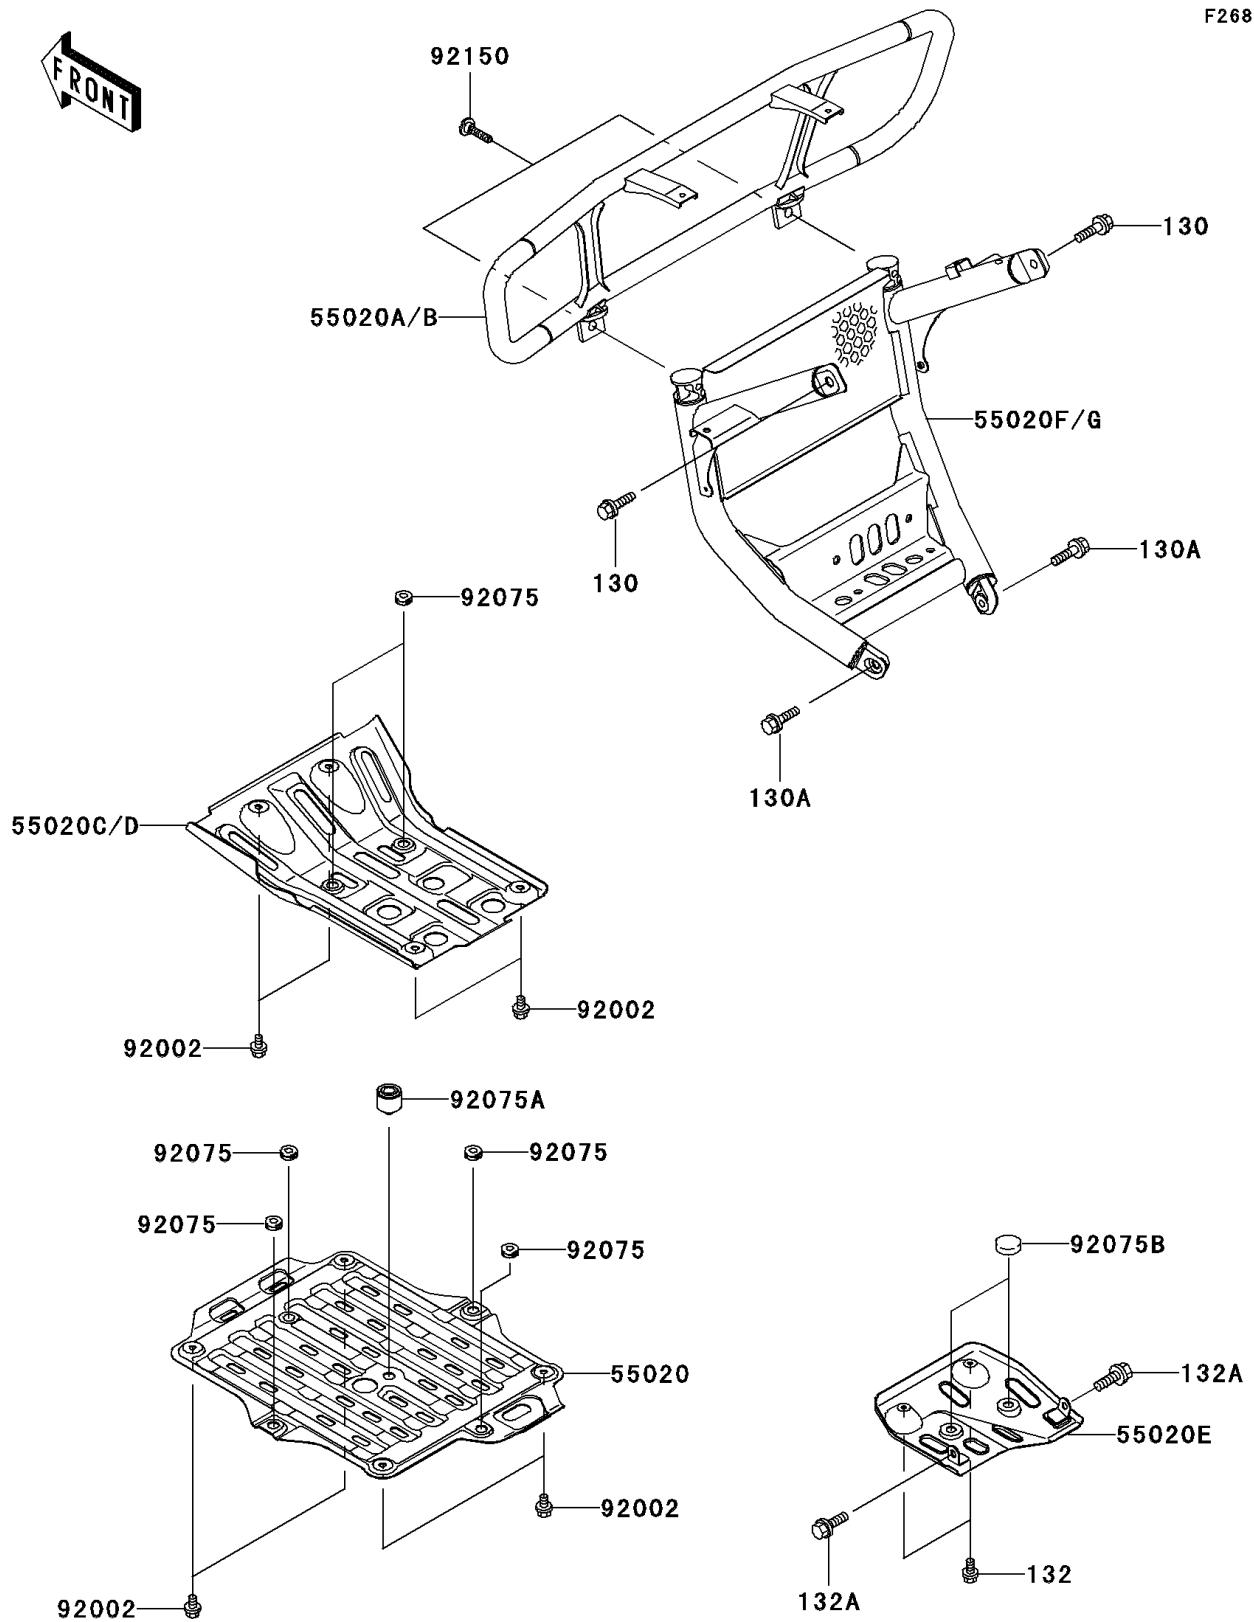

2002 Prairie 650 4X4

PARTS DIAGRAM

Guard(s)

F2680

2002 Prairie 650 4X4

PARTS LIST

Guard(s)

ITEM NAME

PART NUMBER

QUANTITY
