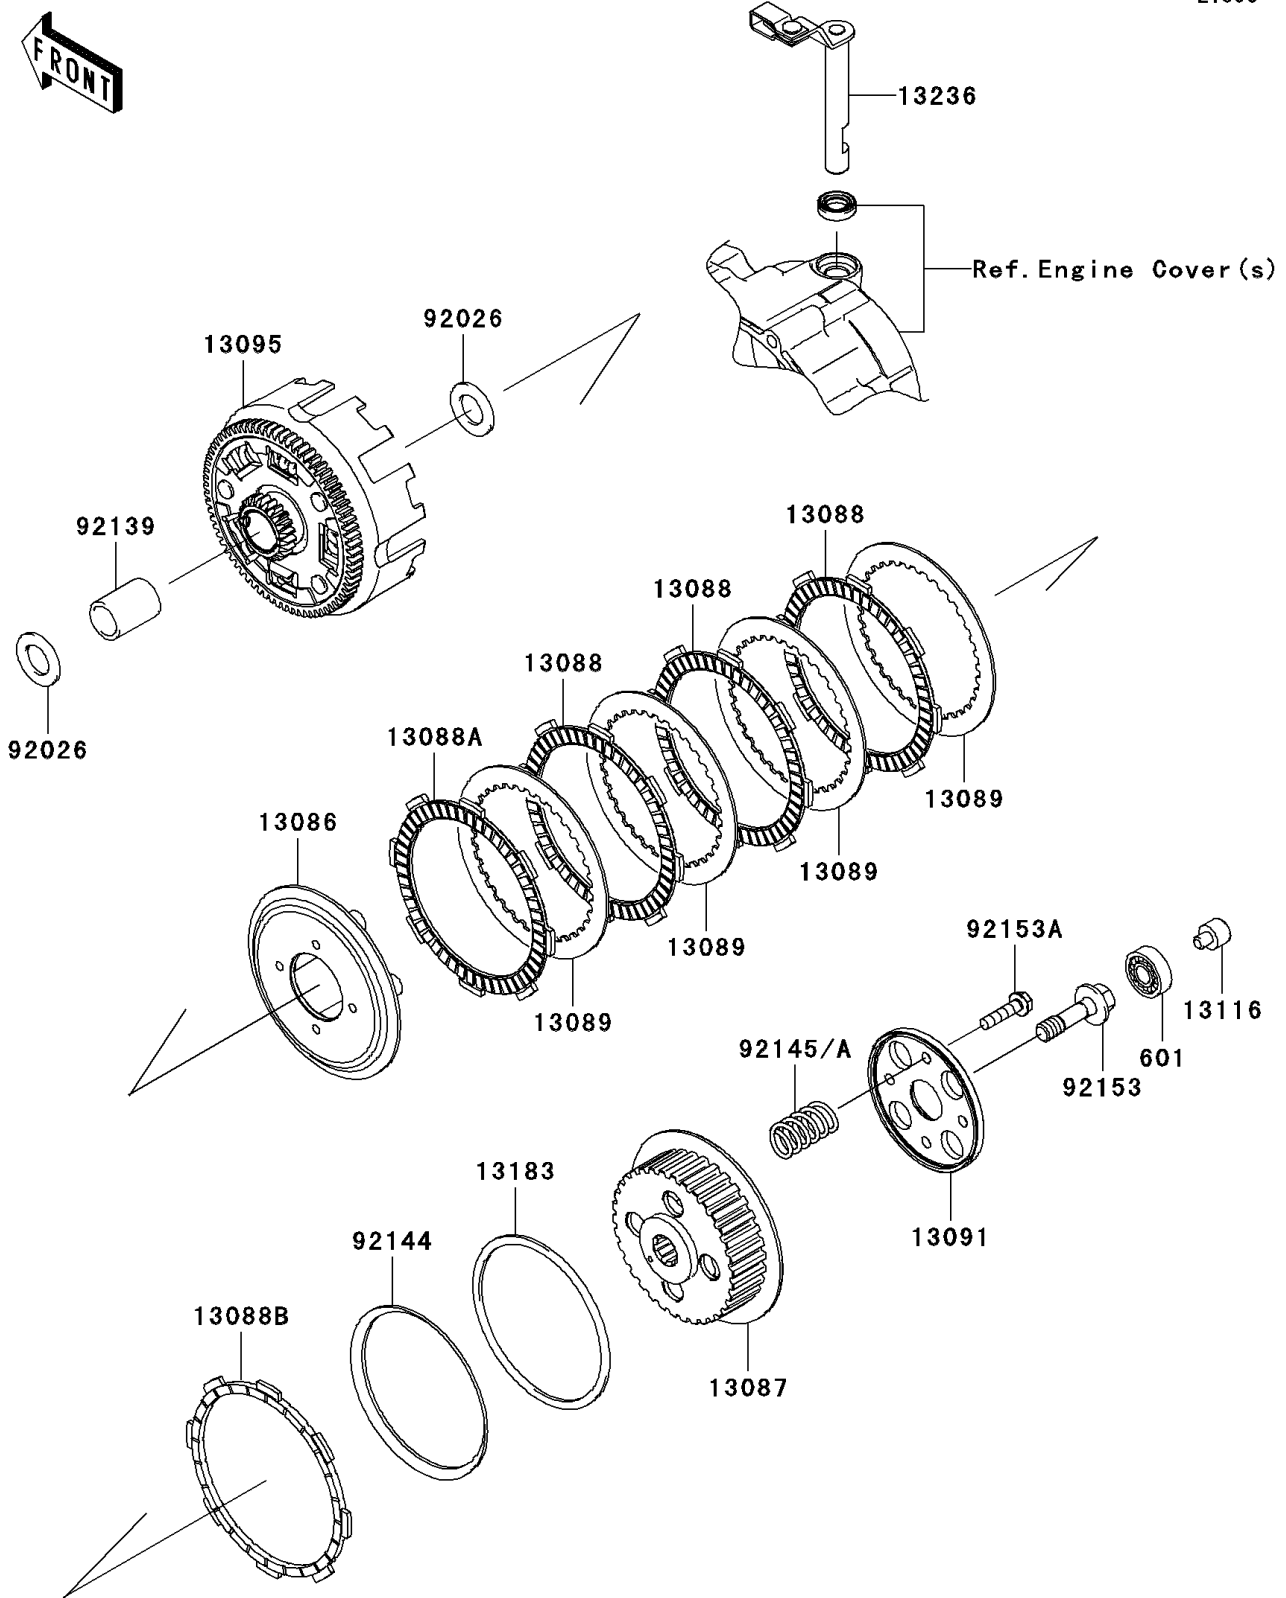

2008 KLX[®]140

PARTS DIAGRAM

Clutch

E1350

2008 KLX[®]140

PARTS LIST

Clutch

Kawasaki

Let the Good Times Roll[®]

ITEM NAME

PART NUMBER

QUANTITY
