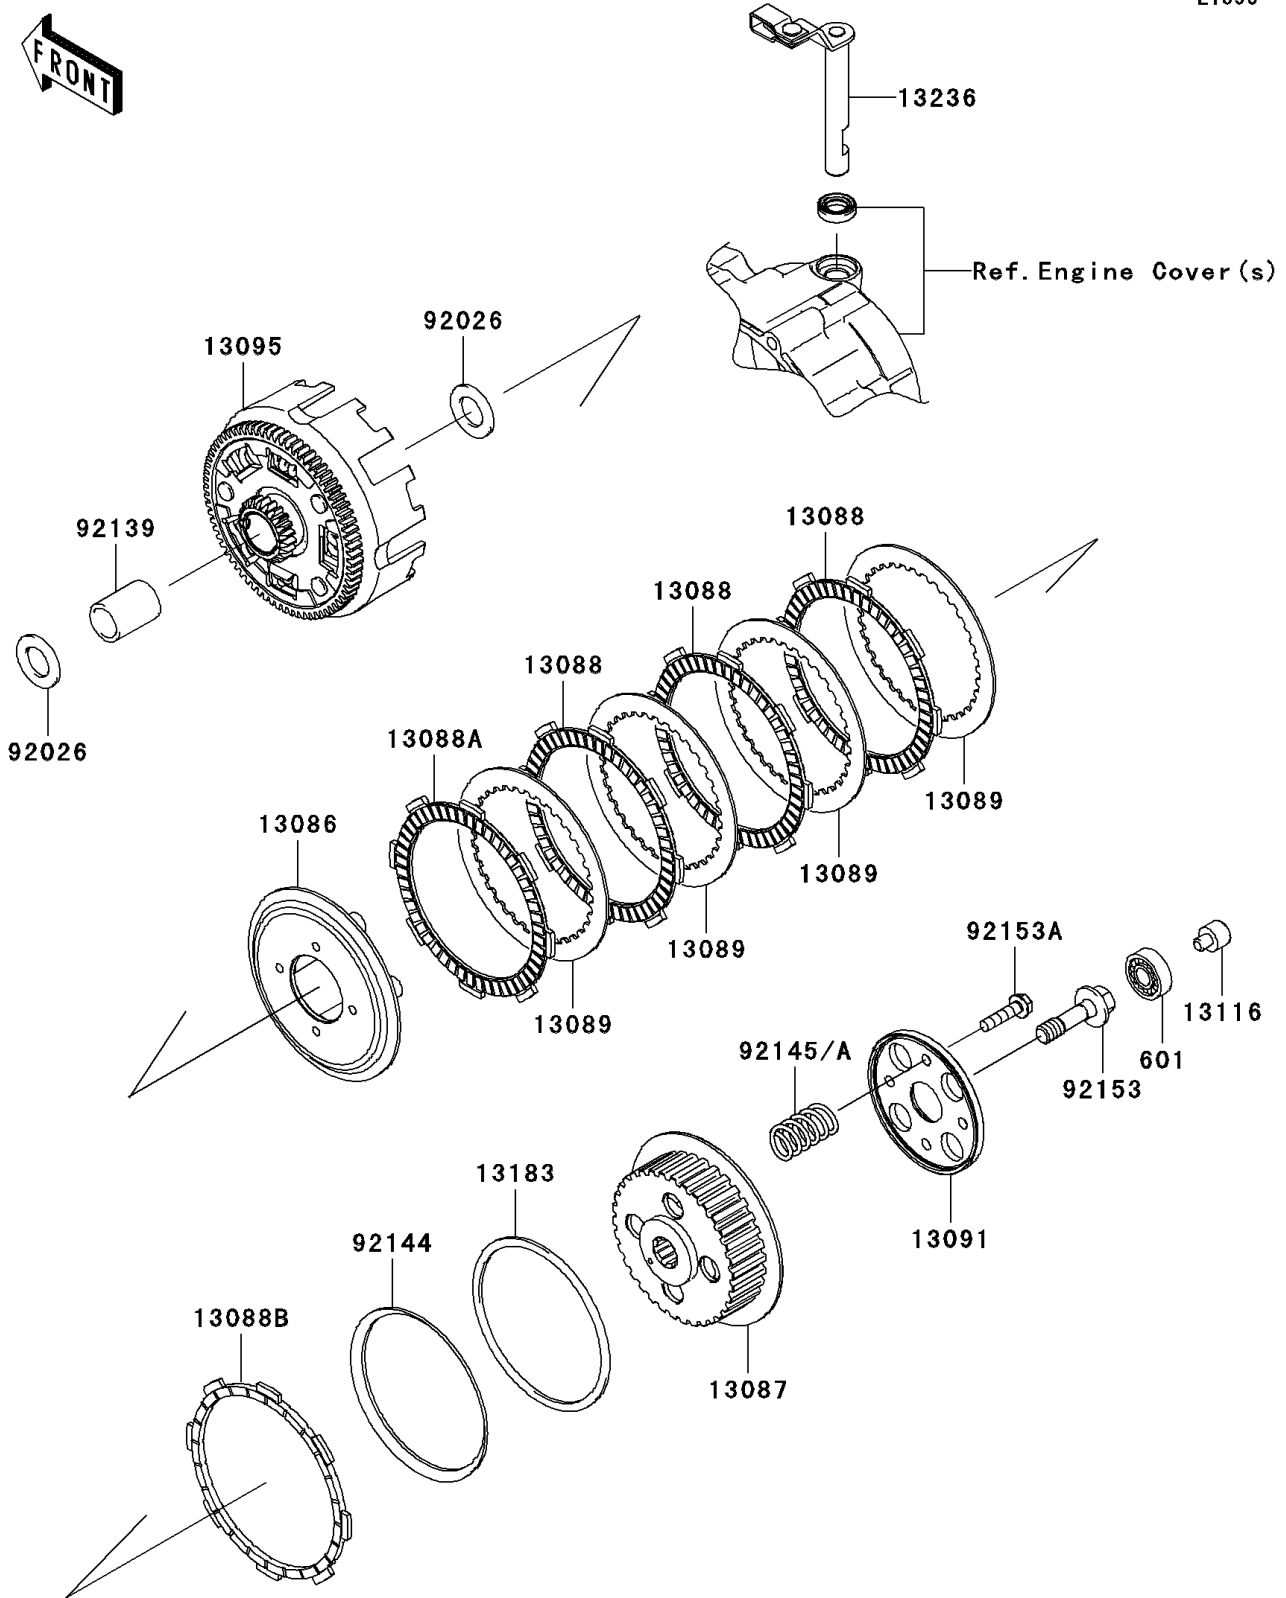

2011 KLX[®]140

PARTS DIAGRAM

Clutch

E1350

2011 KLX[®]140

PARTS LIST

Clutch

ITEM NAME	PART NUMBER	QUANTITY
BEARING-BALL (Ref # 601)	601A6000	1
WHEEL-CLUTCH (Ref # 13086)	13086-1070	1
HUB-CLUTCH (Ref # 13087)	13087-1161	1
PLATE-FRICTION (Ref # 13088)	13088-0040	3
PLATE-FRICTION (Ref # 13088A)	13088-0041	1
PLATE-FRICTION,ID=100 (Ref # 13088B)	13088-1077	1
PLATE-CLUTCH (Ref # 13089)	13089-1108	4
HOLDER,CLUTCH SPRING (Ref # 13091)	13091-1920	1
HOUSING-COMP-CLUTCH (Ref # 13095)	13095-0078	1
ROD-PUSH (Ref # 13116)	13116-1136	1
PLATE (Ref # 13183)	13183-1274	1
LEVER-COMP,CLUTCH RELEASE (Ref # 13236)	13236-0159	1
SPACER (Ref # 92026)	92026-1614	2
BUSHING,17X22X30 (Ref # 92139)	92139-0244	1
SPRING,CLUTCH (Ref # 92144)	92144-1289	1
SPRING (Ref # 92145A)	92145-0759	4
BOLT,10X36 (Ref # 92153)	92153-0794	1
BOLT,6X25 (Ref # 92153A)	92153-1067	4