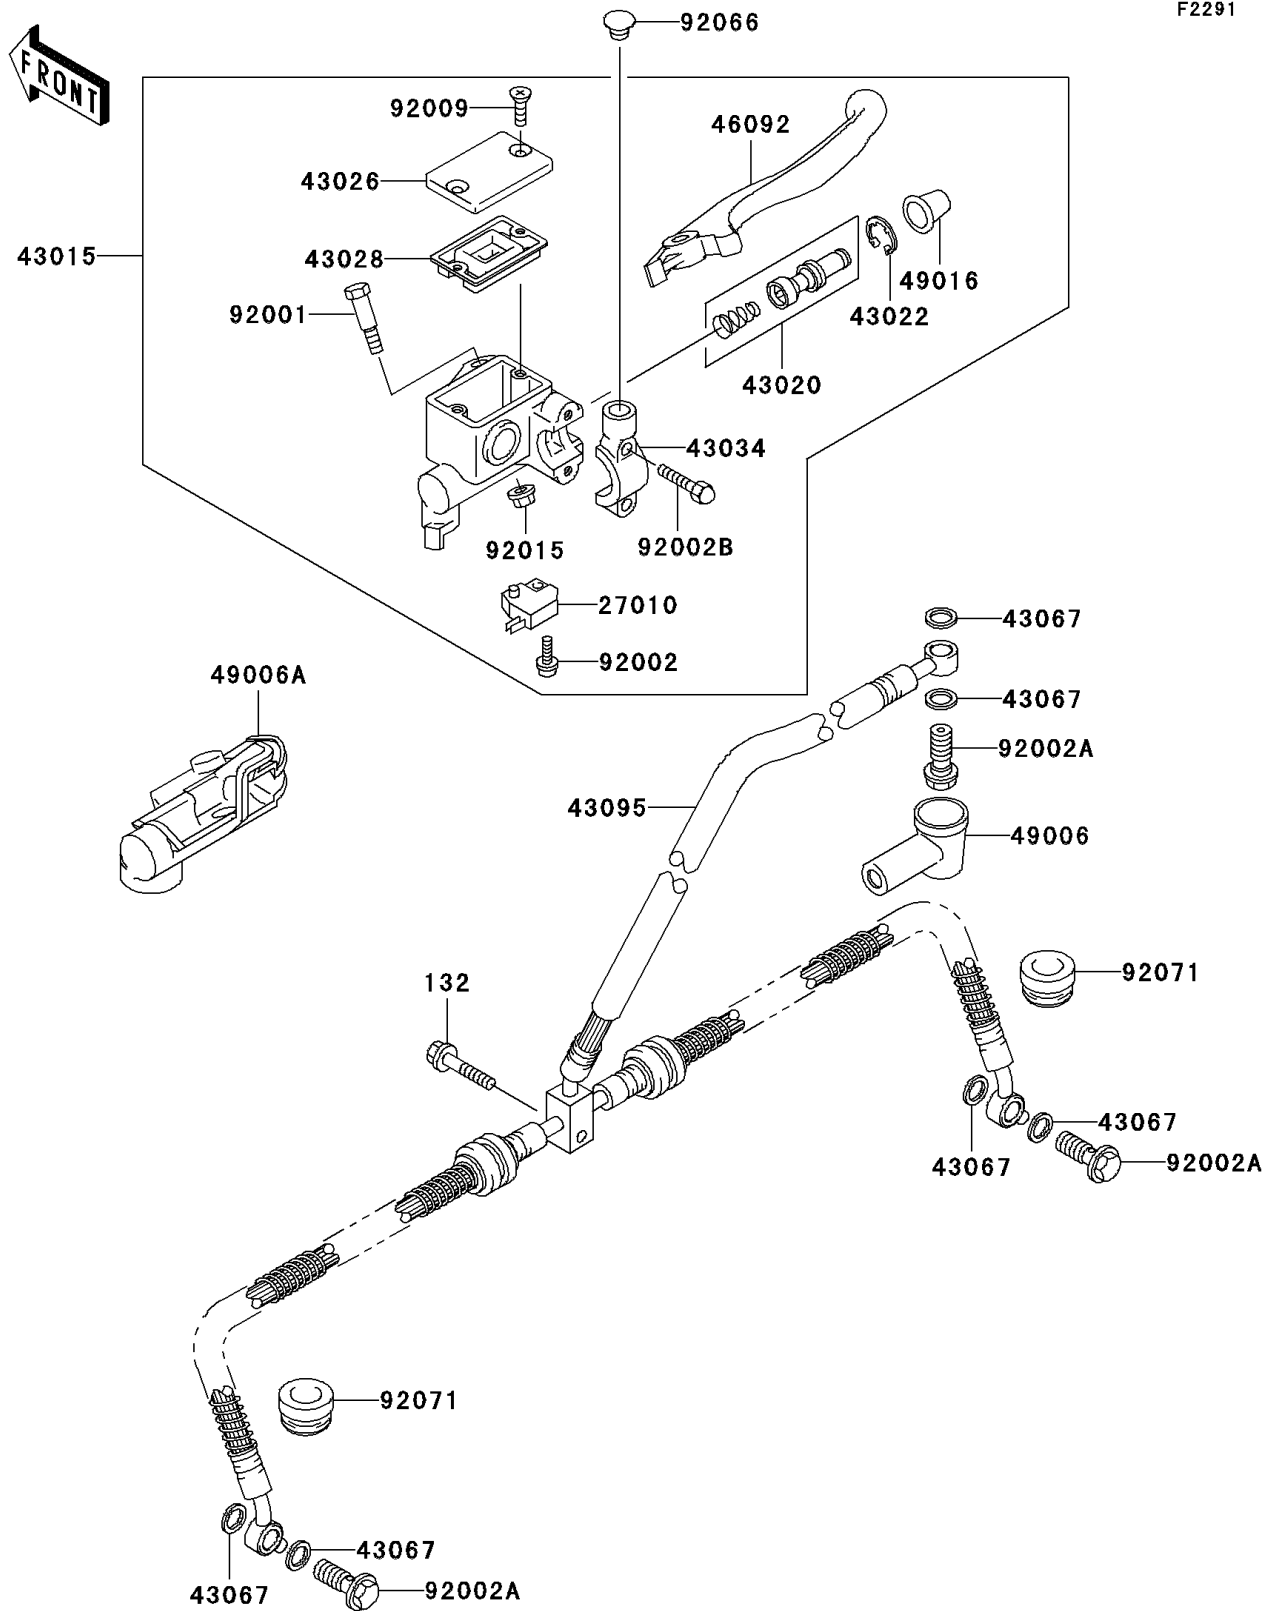

2002 Prairie 650 4X4

PARTS DIAGRAM

Front Master Cylinder

2002 Prairie 650 4X4

PARTS LIST

Front Master Cylinder

ITEM NAME

PART NUMBER

QUANTITY
